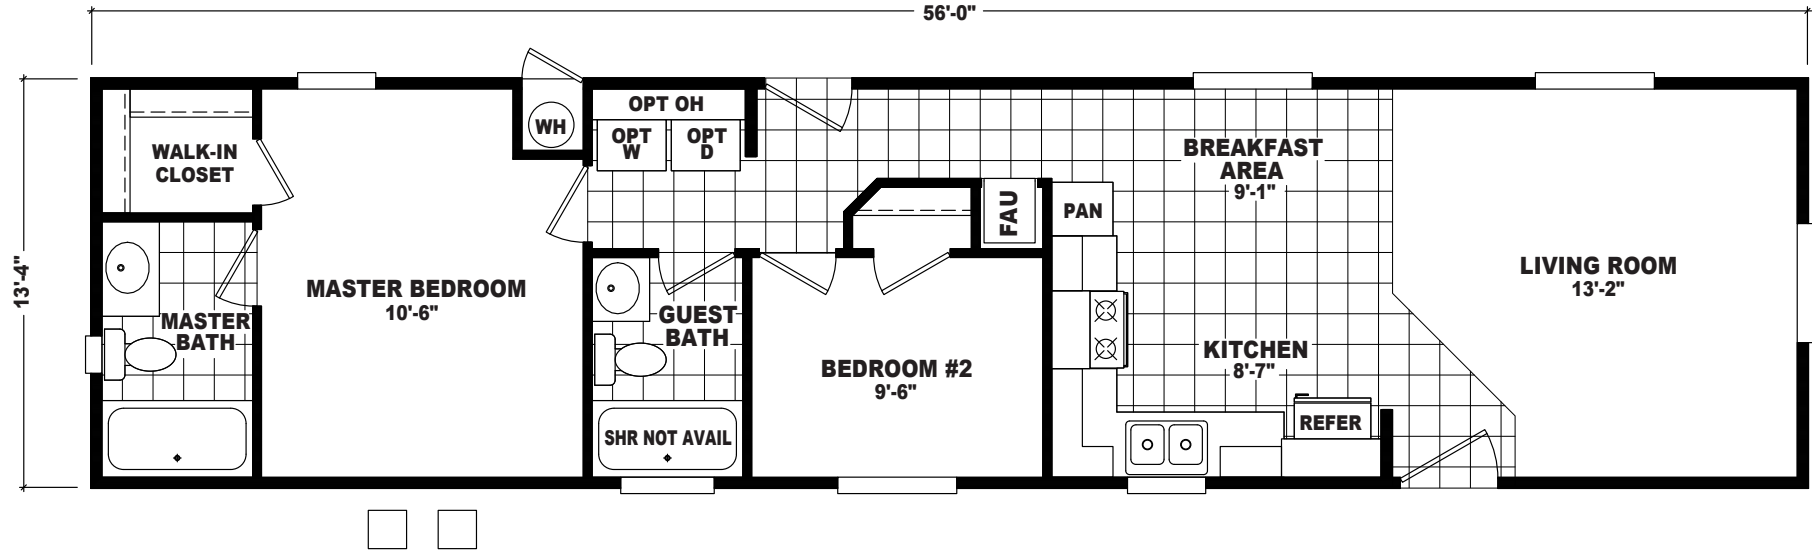

Kampa

EP Single Section Series

746 SQ. FT. (Approximate) 2 Bedroom, 2 Bath

Last Updated: 9-19-22

FACTORY SELECT HOMES
8610 E. Main Street
Mesa, AZ 85207

FactorySelectMobileHomes.com | 1-800-670-1464

IMPORTANT: Alta Cima Corp reserves the right to modify, cancel or substitute products or features of this event at any time without prior notice or obligation. Pictures and other promotional materials are representative and may depict or contain floor plans, square footages, elevations, options, upgrades, extra design features, decorations, floor coverings, specialty light fixtures, custom paint and wall coverings, window treatments, landscaping, sound and alarm systems, furnishings, appliances, and other designer/decorator features and amenities that are not included as part of the home and/or may not be available at all locations. Home, pricing and community information is subject to change, and homes to prior sale, at any time without notice or obligation. ©2020 Alta Cima Corp. All rights reserved.