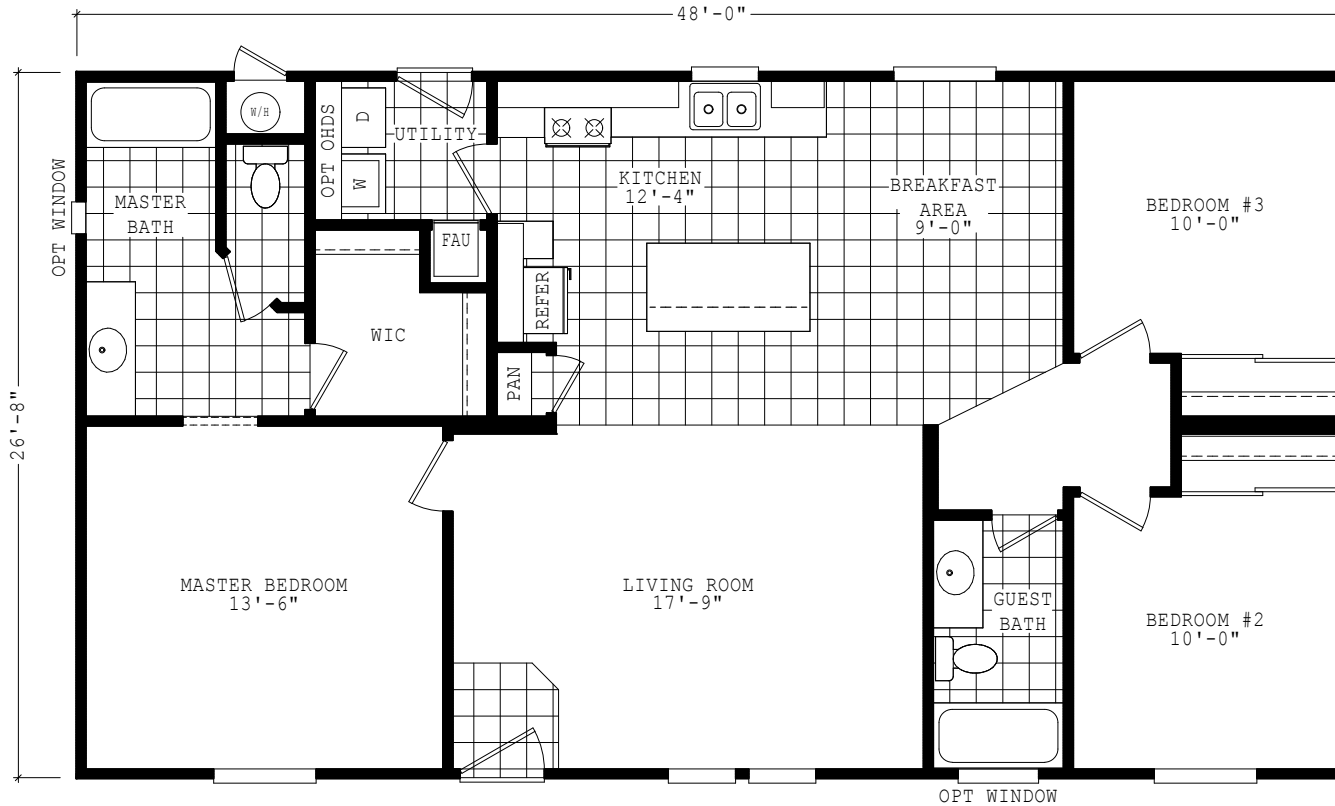

Kaycee

Durango Limited Series

1,280 SQ. FT. (Approximate) 3 Bedrooms, 2 Baths

Last Updated: 7-25-23

FACTORY SELECT HOMES
8610 E. Main Street
Mesa, AZ 85207

FactorySelectMobileHomes.com | 1-800-670-1464

IMPORTANT: Alta Cima Corp reserves the right to modify, cancel or substitute products or features of this event at any time without prior notice or obligation. Pictures and other promotional materials are representative and may depict or contain floor plans, square footages, elevations, options, upgrades, extra design features, decorations, floor coverings, specialty light fixtures, custom paint and wall coverings, window treatments, landscaping, sound and alarm systems, furnishings, appliances, and other designer/decorator features and amenities that are not included as part of the home and/or may not be available at all locations. Home, pricing and community information is subject to change, and homes to prior sale, at any time without notice or obligation. ©2020 Alta Cima Corp. All rights reserved.