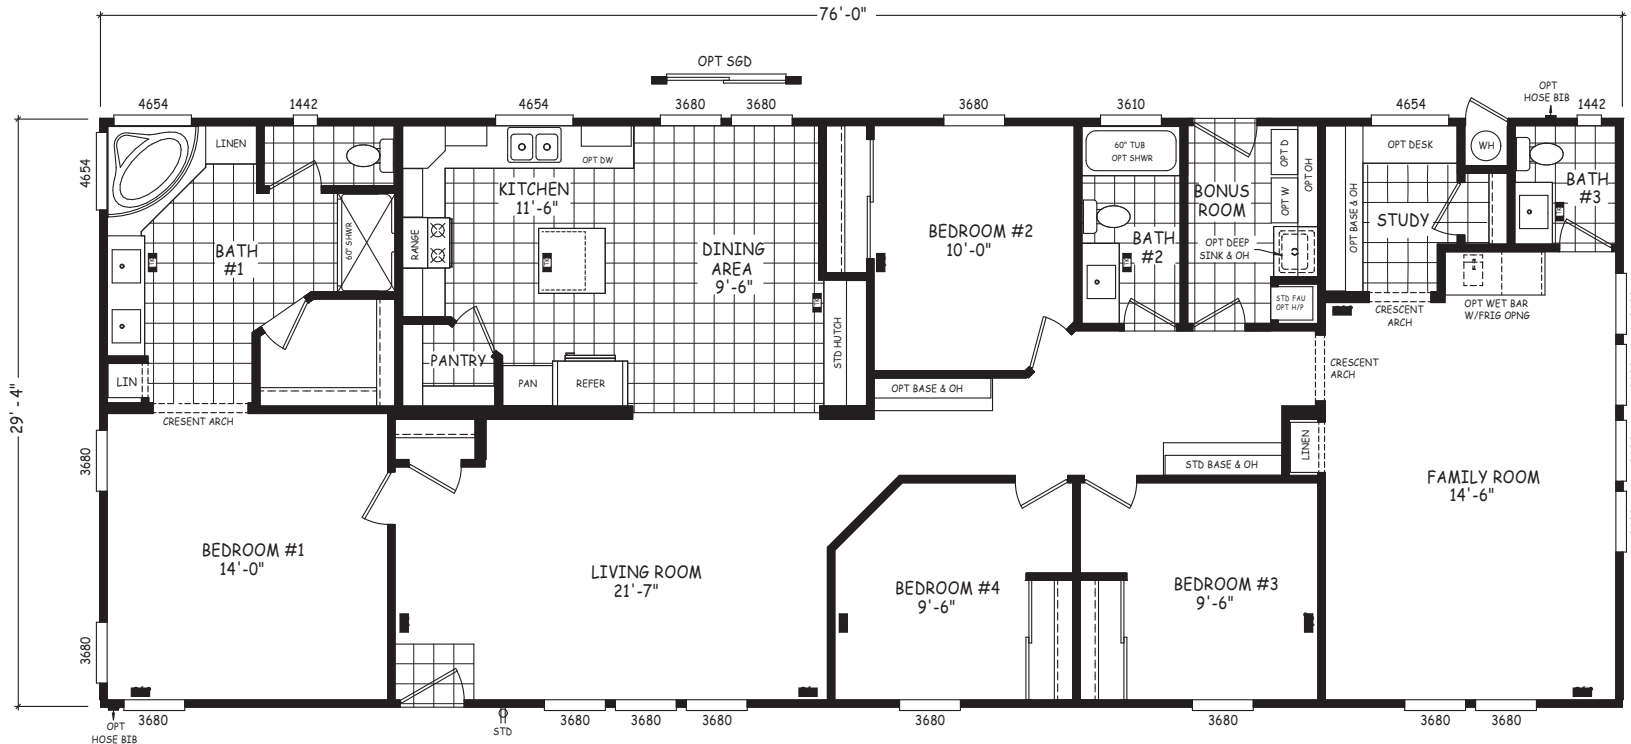

# Kayville

Pinnacle Series

2,229 SQ. FT. (Approximate) 4 Bedroom, 2 Bath

Last Updated: 8-22-22

**FACTORY SELECT HOMES**  
8610 E. Main Street  
Mesa, AZ 85207

**FactorySelectMobileHomes.com | 1-800-670-1464**