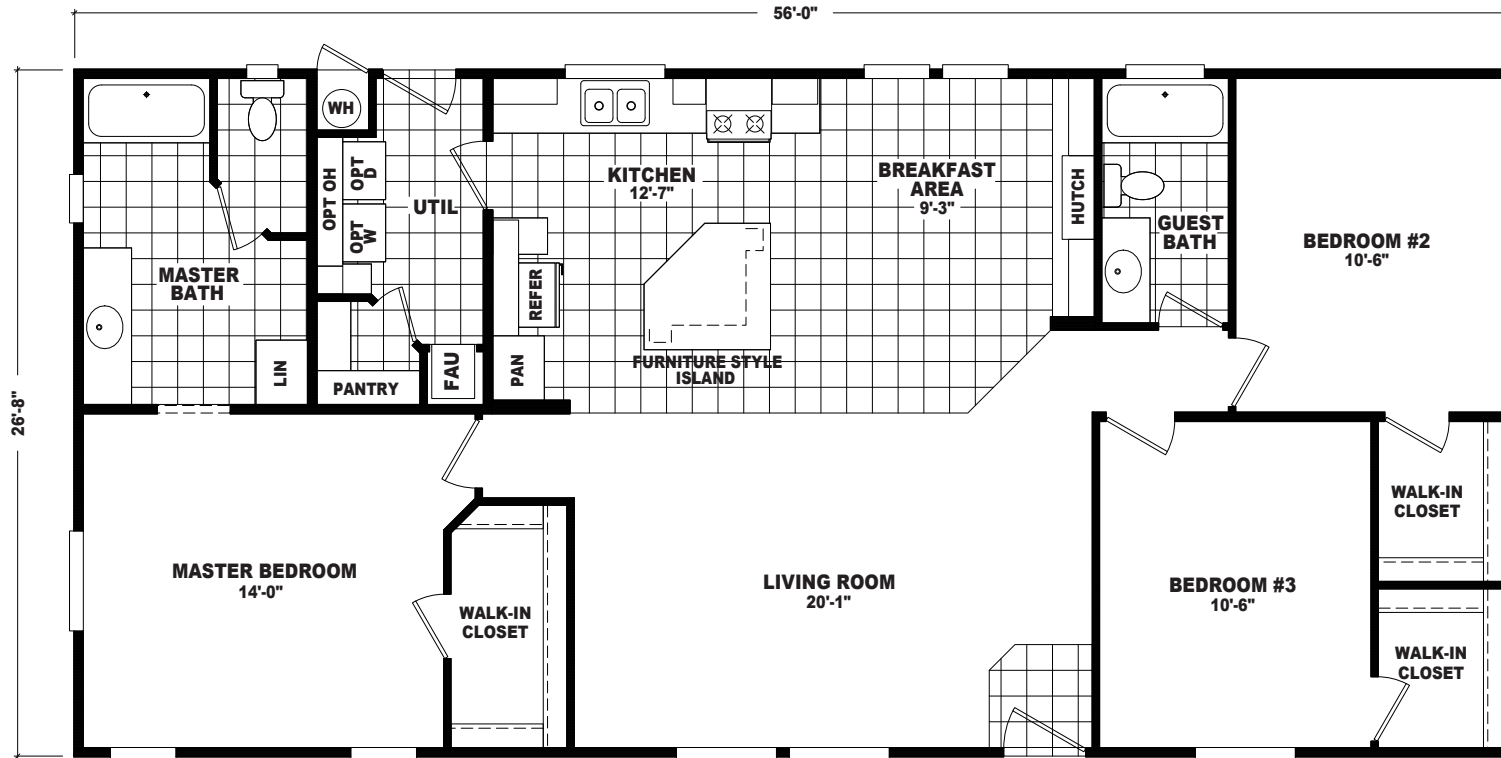

Kennedia

Copper Villa Series 

FactorySelectHomes

3 Bedroom, 2 Bath
Approx. 1,493 Sq. Ft.

Last Updated: 7-30-18

• Flagstaff

© Mesa

Factory Select Homes
8610 E. Main Street
Mesa, Arizona 85207