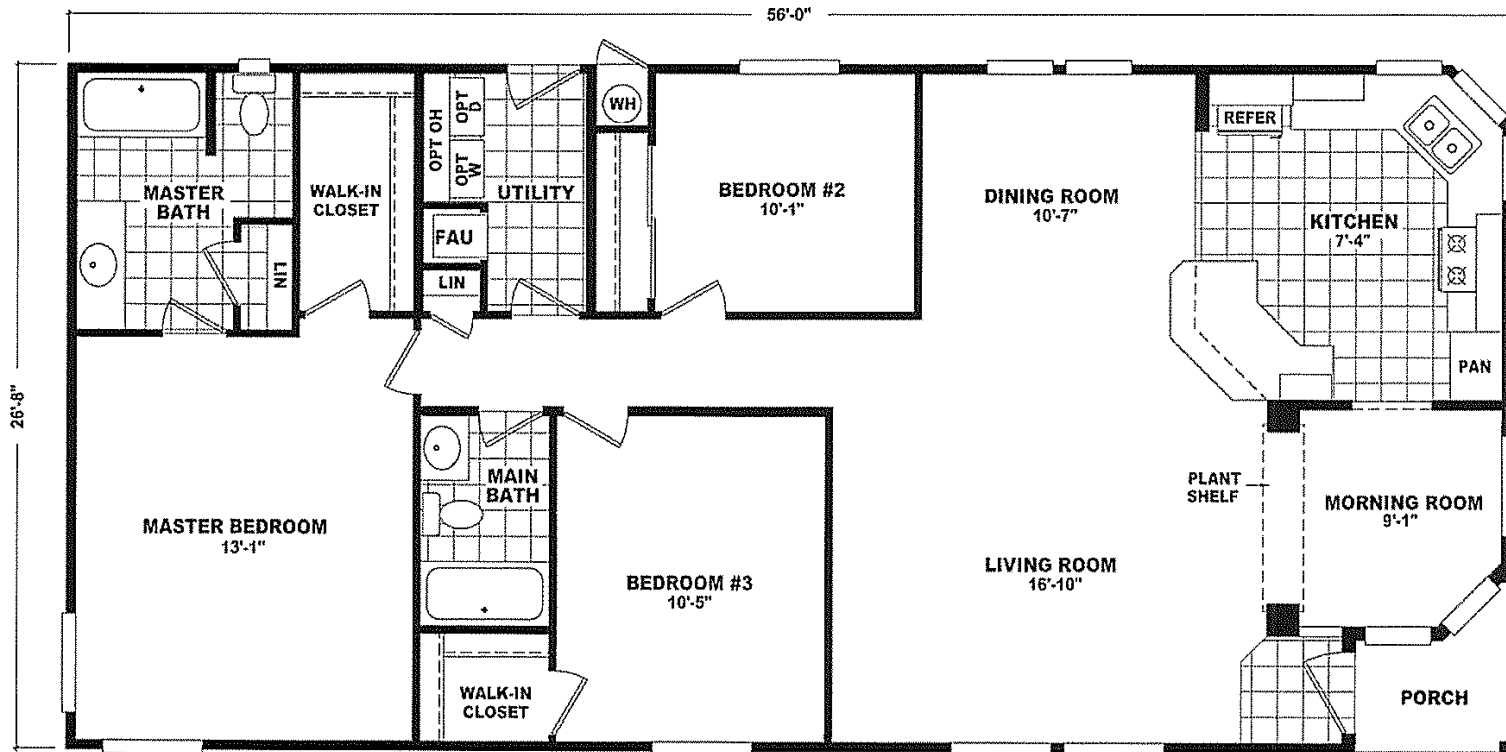

Kincord

Value Porch Home Series

1,490 SQ. FT. (Approximate) 3 Bedrooms, 2 Baths

Last Updated: 1-4-2022

FACTORY SELECT HOMES
8610 E. Main Street
Mesa, AZ 85207

FactorySelectMobileHomes.com | 1-800-670-1464

IMPORTANT: Alta Cima Corp reserves the right to modify, cancel or substitute products or features of this event at any time without prior notice or obligation. Pictures and other promotional materials are representative and may depict or contain floor plans, square footages, elevations, options, upgrades, extra design features, decorations, floor coverings, specialty light fixtures, custom paint and wall coverings, window treatments, landscaping, sound and alarm systems, furnishings, appliances, and other designer/decorator features and amenities that are not included as part of the home and/or may not be available at all locations. Home, pricing and community information is subject to change, and homes to prior sale, at any time without notice or obligation. ©2020 Alta Cima Corp. All rights reserved.