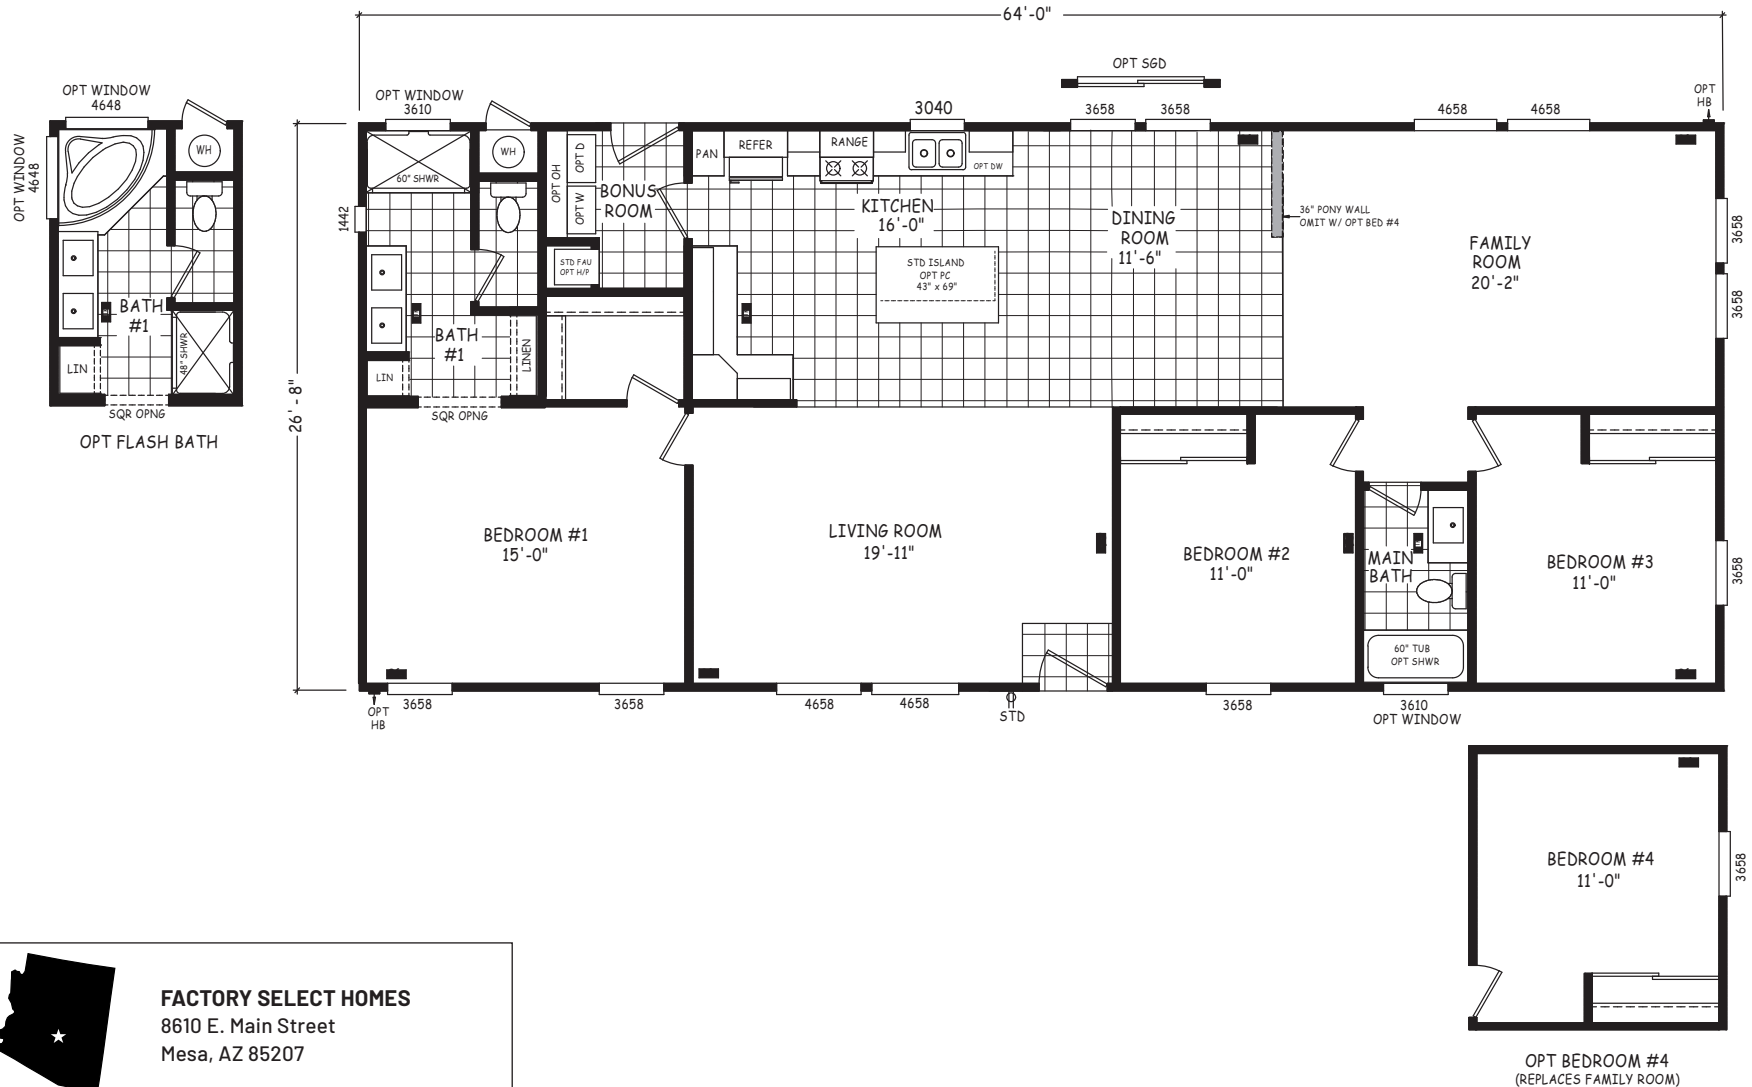

Kinsey

Edge Series

1,707 SQ. FT. (Approximate) 3 Bedroom, 2 Bath

Last Updated: 8-22-22

FACTORY SELECT HOMES
8610 E. Main Street
Mesa, AZ 85207

FactorySelectMobileHomes.com | 1-800-670-1464

IMPORTANT: Alta Cima Corp reserves the right to modify, cancel or substitute products or features of this event at any time without prior notice or obligation. Pictures and other promotional materials are representative and may depict or contain floor plans, square footages, elevations, options, upgrades, extra design features, decorations, floor coverings, specialty light fixtures, custom paint and wall coverings, window treatments, landscaping, sound and alarm systems, furnishings, appliances, and other designer/decorator features and amenities that are not included as part of the home and/or may not be available at all locations. Home, pricing and community information is subject to change, and homes to prior sale, at any time without notice or obligation. ©2020 Alta Cima Corp. All rights reserved.