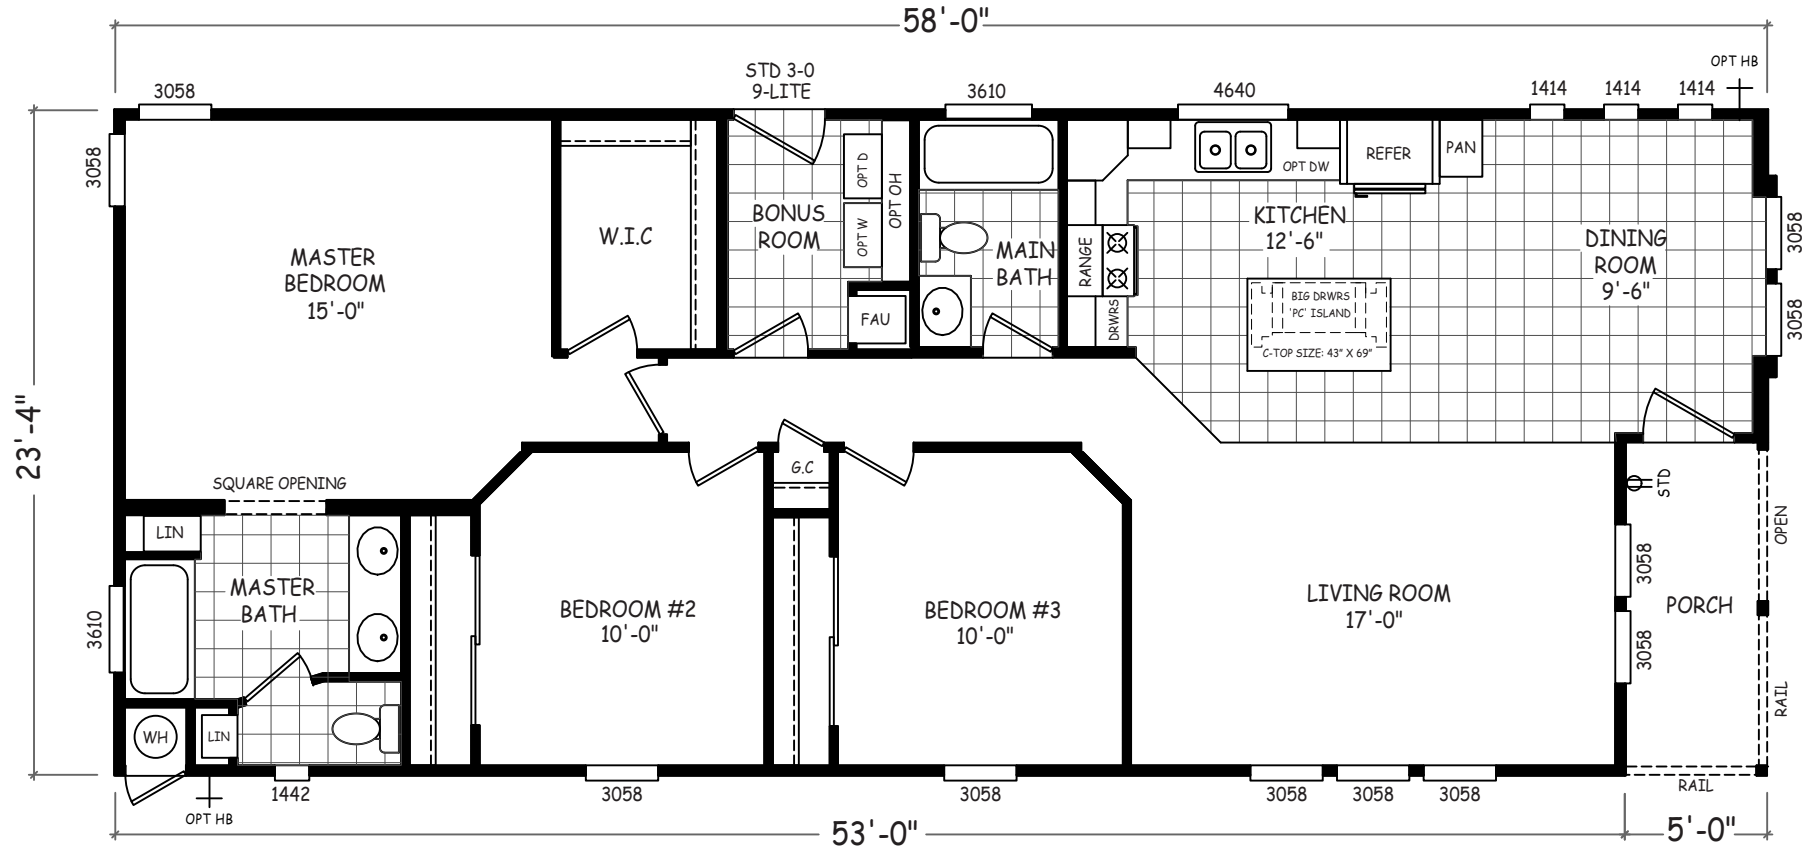

Ladson

Sedona Ridge Classic Series

1,353 SQ. FT. (Approximate) 3 Bedroom, 2 Bath

Last Updated: 5-8-24

FACTORY SELECT HOMES
8610 E. Main Street
Mesa, AZ 85207

FactorySelectMobileHomes.com | 1-800-670-1464

IMPORTANT: Alta Cima Corp reserves the right to modify, cancel or substitute products or features of this event at any time without prior notice or obligation. Pictures and other promotional materials are representative and may depict or contain floor plans, square footages, elevations, options, upgrades, extra design features, decorations, floor coverings, specialty light fixtures, custom paint and wall coverings, window treatments, landscaping, sound and alarm systems, furnishings, appliances, and other designer/decorator features and amenities that are not included as part of the home and/or may not be available at all locations. Home, pricing and community information is subject to change, and homes to prior sale, at any time without notice or obligation. ©2020 Alta Cima Corp. All rights reserved.