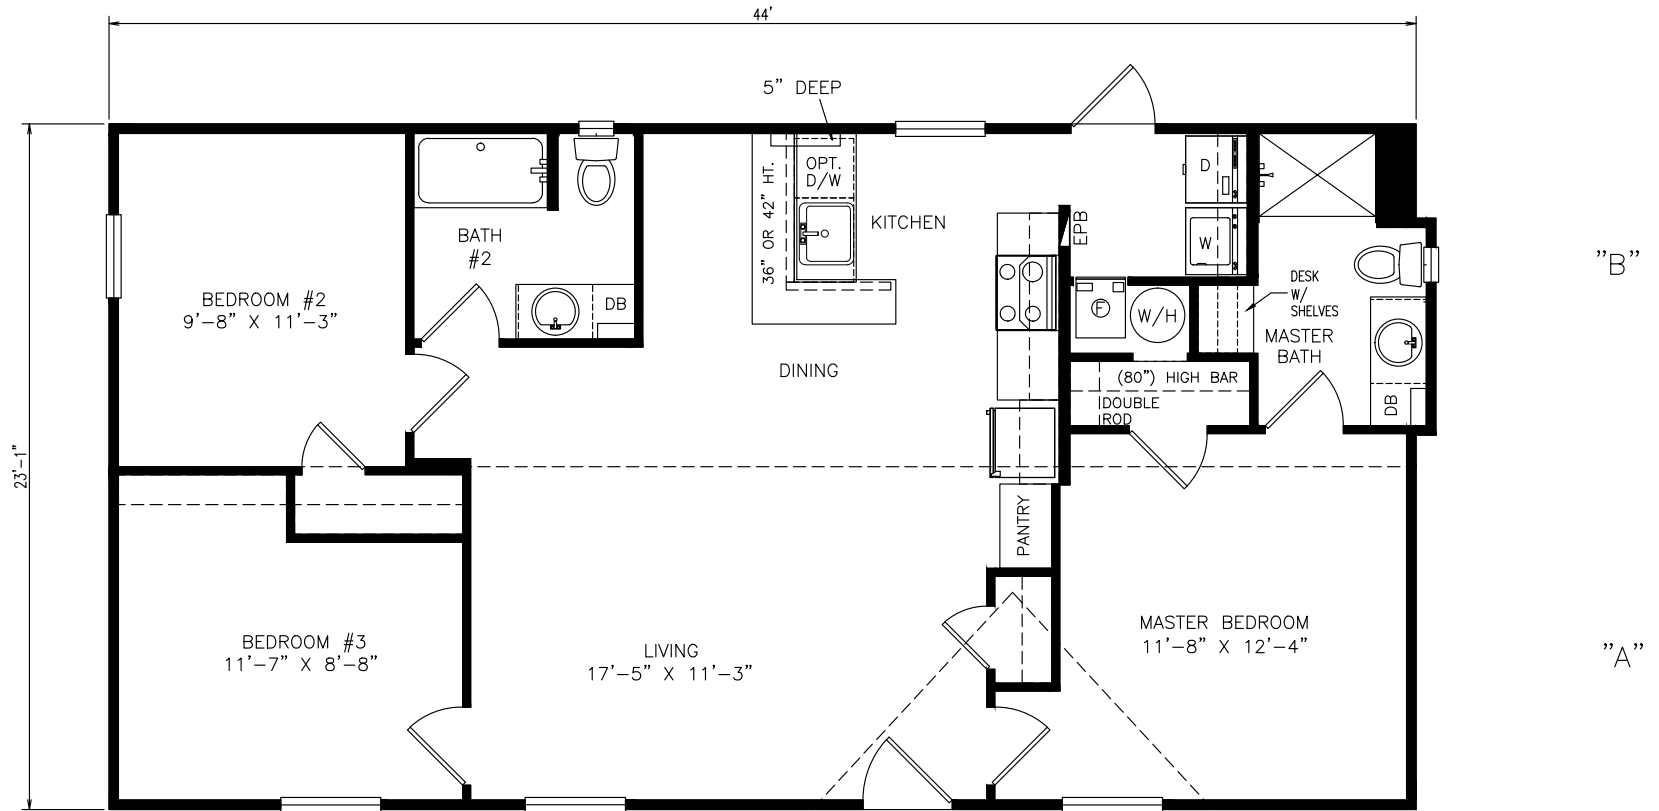

Lapton

Select Series - Multi Section Series

1,016 SQ. FT. (Approximate) 3 Bedrooms, 2 Baths

Last Updated: 12-7-21

FACTORY SELECT HOMES

8610 E. Main Street
Mesa, AZ 85207

FactorySelectMobileHomes.com | 1-800-670-1464