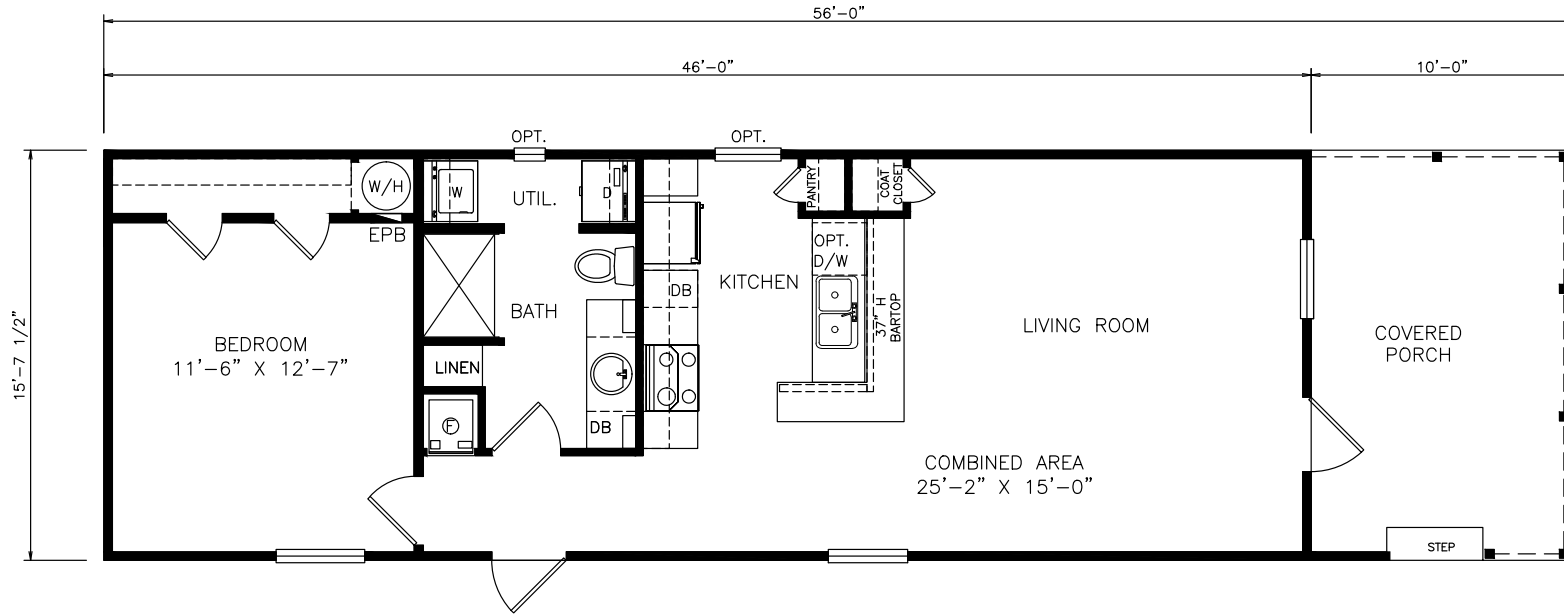

Lea

Heritage Series - Single Section Series

880 SQ. FT. (Approximate) 1 Bedroom, 1 Bath

Last Updated: 12-6-21

FACTORY SELECT HOMES

8610 E. Main Street
Mesa, AZ 85207

FactorySelectMobileHomes.com | 1-800-670-1464