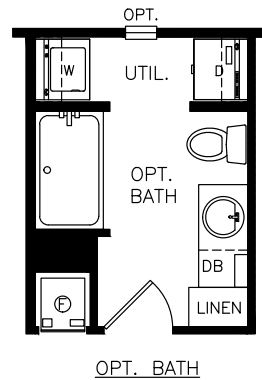

Lea

Heritage Series - Single Section Series

880 SQ. FT. (Approximate) 1 Bedroom, 1 Bath

Last Updated: 12-6-21

FACTORY SELECT HOMES

8610 E. Main Street
Mesa, AZ 85207

FactorySelectMobileHomes.com | 1-800-670-1464