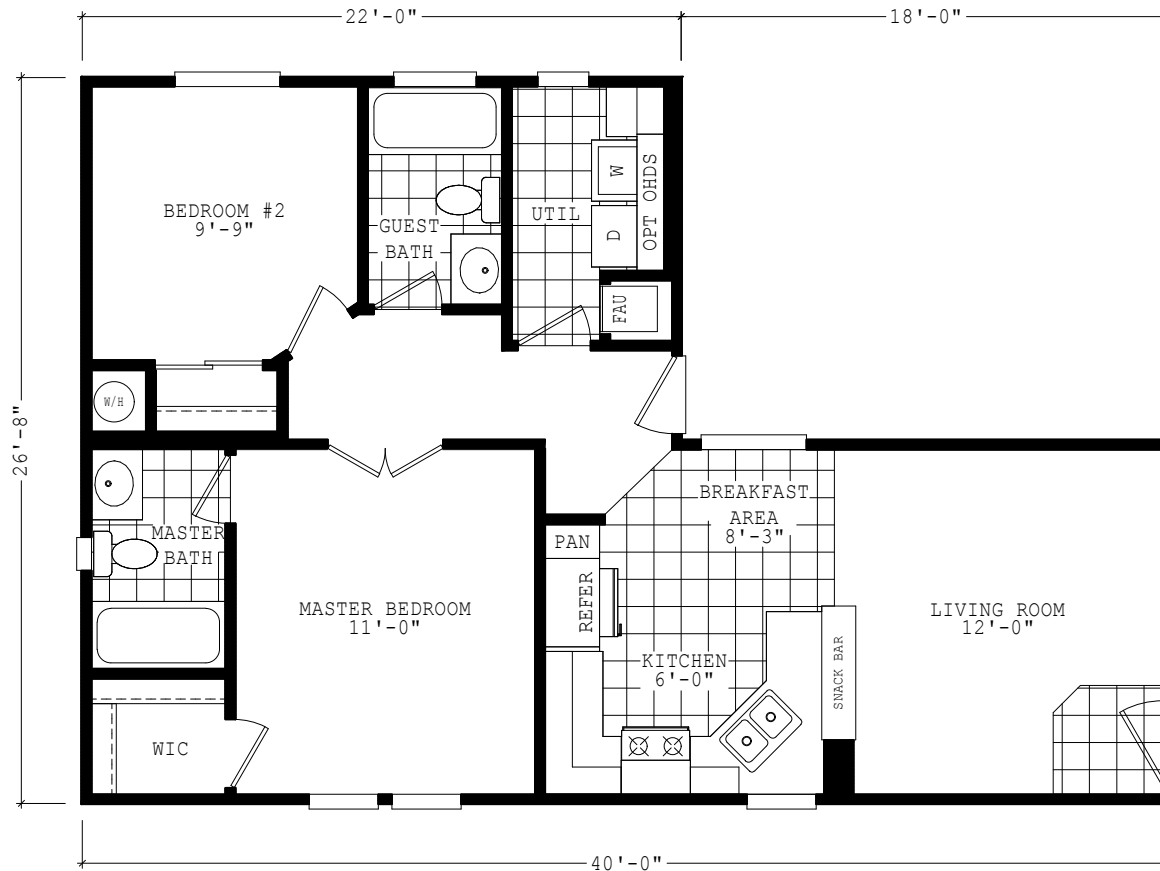

Lennox

Sierra Value Series

826 SQ. FT. (Approximate) 2 Bedrooms, 2 Baths

Last Updated: 9-1-22

FACTORY SELECT HOMES

8610 E. Main Street
Mesa, AZ 85207

FactorySelectMobileHomes.com | 1-800-670-1464

IMPORTANT: Alta Cima Corp reserves the right to modify, cancel or substitute products or features of this event at any time without prior notice or obligation. Pictures and other promotional materials are representative and may depict or contain floor plans, square footages, elevations, options, upgrades, extra design features, decorations, floor coverings, specialty light fixtures, custom paint and wall coverings, window treatments, landscaping, sound and alarm systems, furnishings, appliances, and other designer/decorator features and amenities that are not included as part of the home and/or may not be available at all locations. Home, pricing and community information is subject to change, and homes to prior sale, at any time without notice or obligation. ©2020 Alta Cima Corp. All rights reserved.