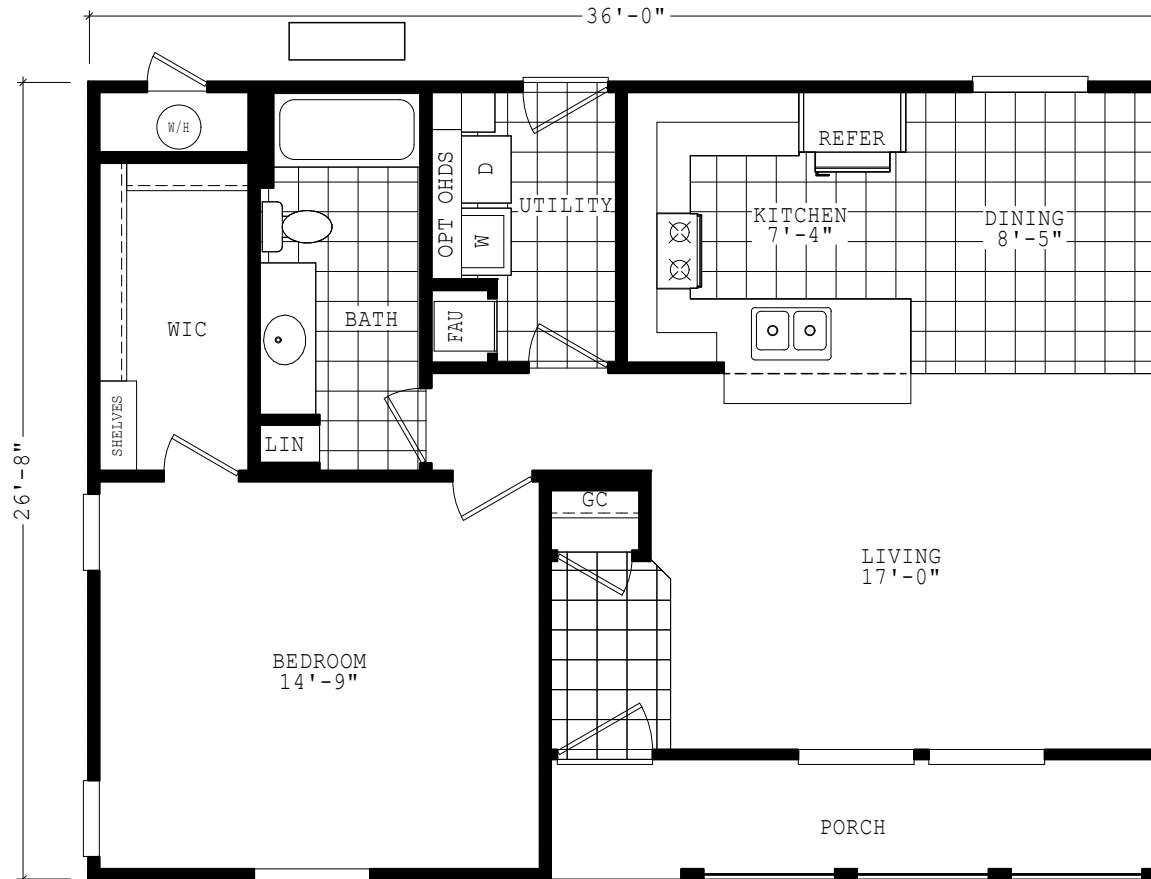

# Lipan

Accessory Dwellings Series

960 SQ. FT. (Approximate) 1 Bedroom, 1 Bath

Last Updated: 2-9-23