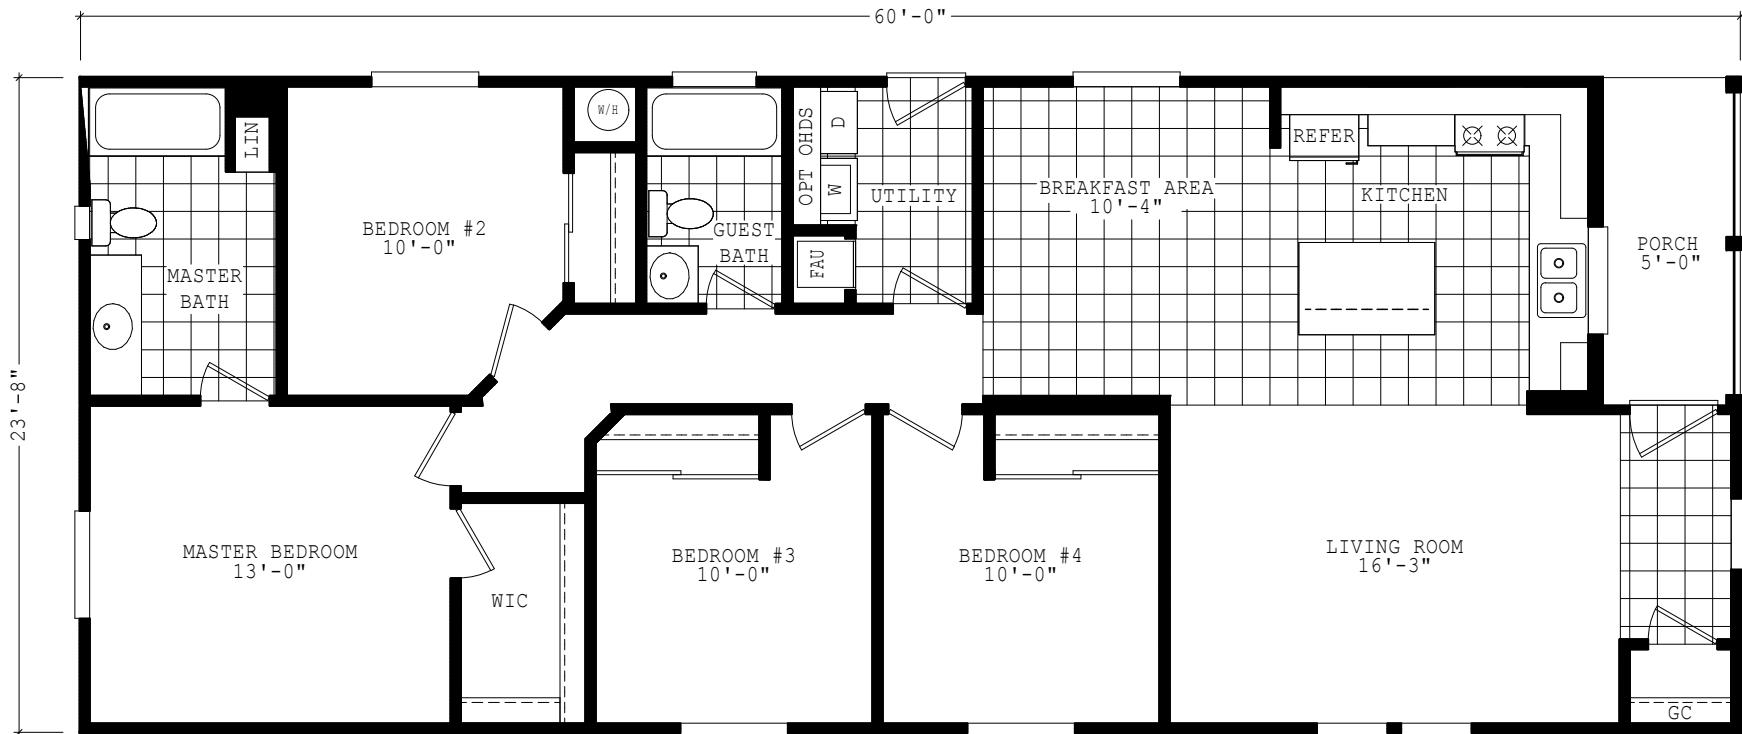

Livington

Durango Limited Series

1,420 SQ. FT. (Approximate) 4 Bedrooms, 2 Baths

Last Updated: 7-13-23

FACTORY SELECT HOMES

8610 E. Main Street
Mesa, AZ 85207

FactorySelectMobileHomes.com | 1-800-670-1464

IMPORTANT: Alta Cima Corp reserves the right to modify, cancel or substitute products or features of this event at any time without prior notice or obligation. Pictures and other promotional materials are representative and may depict or contain floor plans, square footages, elevations, options, upgrades, extra design features, decorations, floor coverings, specialty light fixtures, custom paint and wall coverings, window treatments, landscaping, sound and alarm systems, furnishings, appliances, and other designer/decorator features and amenities that are not included as part of the home and/or may not be available at all locations. Home, pricing and community information is subject to change, and homes to prior sale, at any time without notice or obligation. ©2020 Alta Cima Corp. All rights reserved.