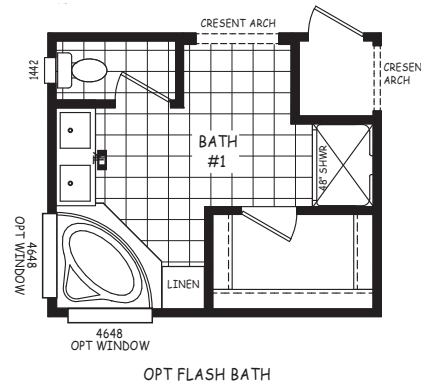

Lomond

Pinnacle Series

1,920 SQ. FT. (Approximate) 4 Bedroom, 2 Bath

Last Updated: 8-22-22

FACTORY SELECT HOMES
8610 E. Main Street
Mesa, AZ 85207

FactorySelectMobileHomes.com | 1-800-670-1464

IMPORTANT: Alta Cima Corp reserves the right to modify, cancel or substitute products or features of this event at any time without prior notice or obligation. Pictures and other promotional materials are representative and may depict or contain floor plans, square footages, elevations, options, upgrades, extra design features, decorations, floor coverings, specialty light fixtures, custom paint and wall coverings, window treatments, landscaping, sound and alarm systems, furnishings, appliances, and other designer/decorator features and amenities that are not included as part of the home and/or may not be available at all locations. Home, pricing and community information is subject to change, and homes to prior sale, at any time without notice or obligation. ©2020 Alta Cima Corp. All rights reserved.