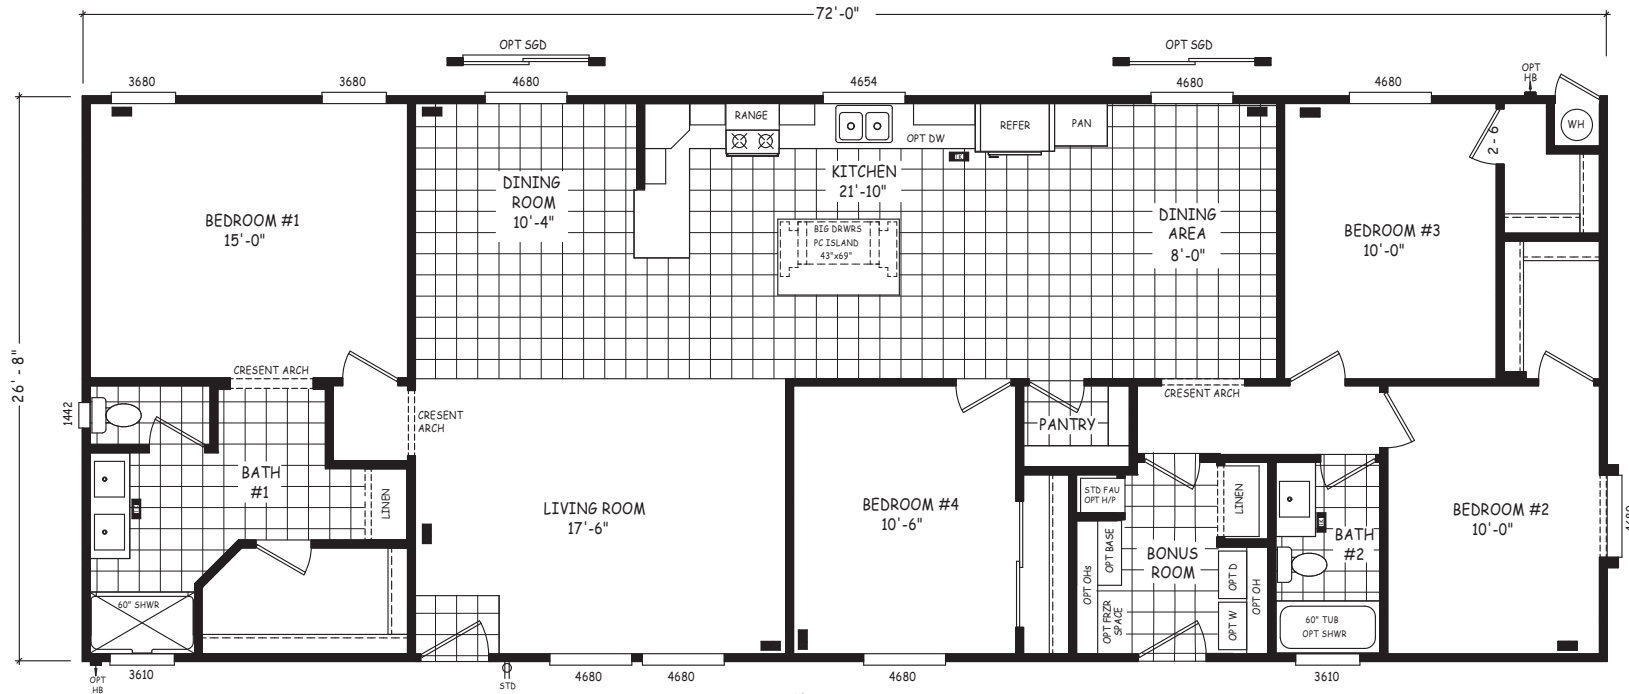

Lomond

Pinnacle Series

1,920 SQ. FT. (Approximate) 4 Bedroom, 2 Bath

Last Updated: 8-22-22

FACTORY SELECT HOMES
8610 E. Main Street
Mesa, AZ 85207

FactorySelectMobileHomes.com | 1-800-670-1464

IMPORTANT: Alta Cima Corp reserves the right to modify, cancel or substitute products or features of this event at any time without prior notice or obligation. Pictures and other promotional materials are representative and may depict or contain floor plans, square footages, elevations, options, upgrades, extra design features, decorations, floor coverings, specialty light fixtures, custom paint and wall coverings, window treatments, landscaping, sound and alarm systems, furnishings, appliances, and other designer/decorator features and amenities that are not included as part of the home and/or may not be available at all locations. Home, pricing and community information is subject to change, and homes to prior sale, at any time without notice or obligation. ©2020 Alta Cima Corp. All rights reserved.