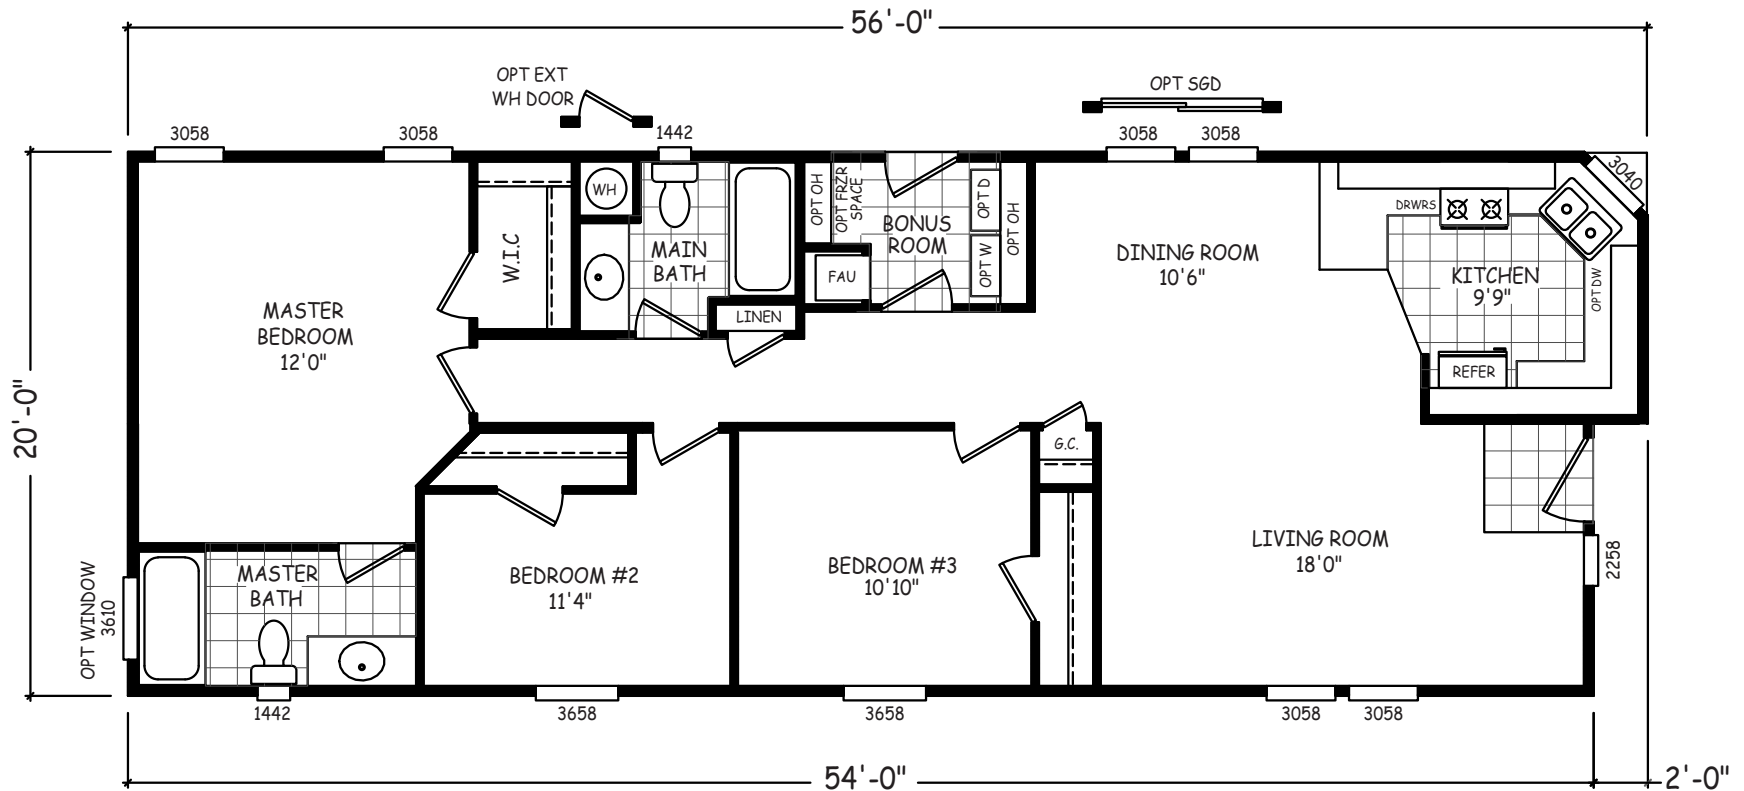

Lone Tree

Laurel Manor Series 

FactorySelectHomes

3 Bedroom, 2 Bath
Approx. 1,100 Sq. Ft.

Last Updated: 10-30-17

• Flagstaff

© Mesa

Factory Select Homes
8610 E. Main Street
Mesa, Arizona 85207