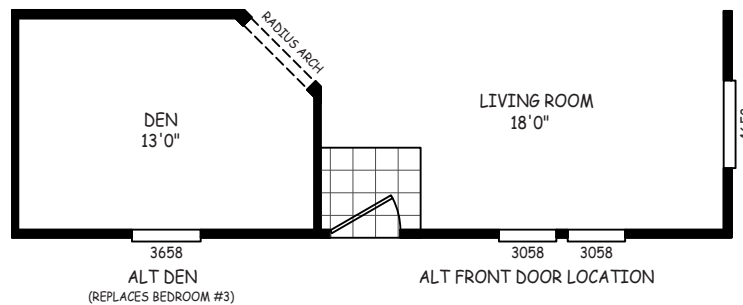

Lone Tree

Laurel Manor Series 

FactorySelectHomes

3 Bedroom, 2 Bath
Approx. 1,100 Sq. Ft.

Last Updated: 10-30-17

• Flagstaff

© Mesa

Factory Select Homes
8610 E. Main Street
Mesa, Arizona 85207