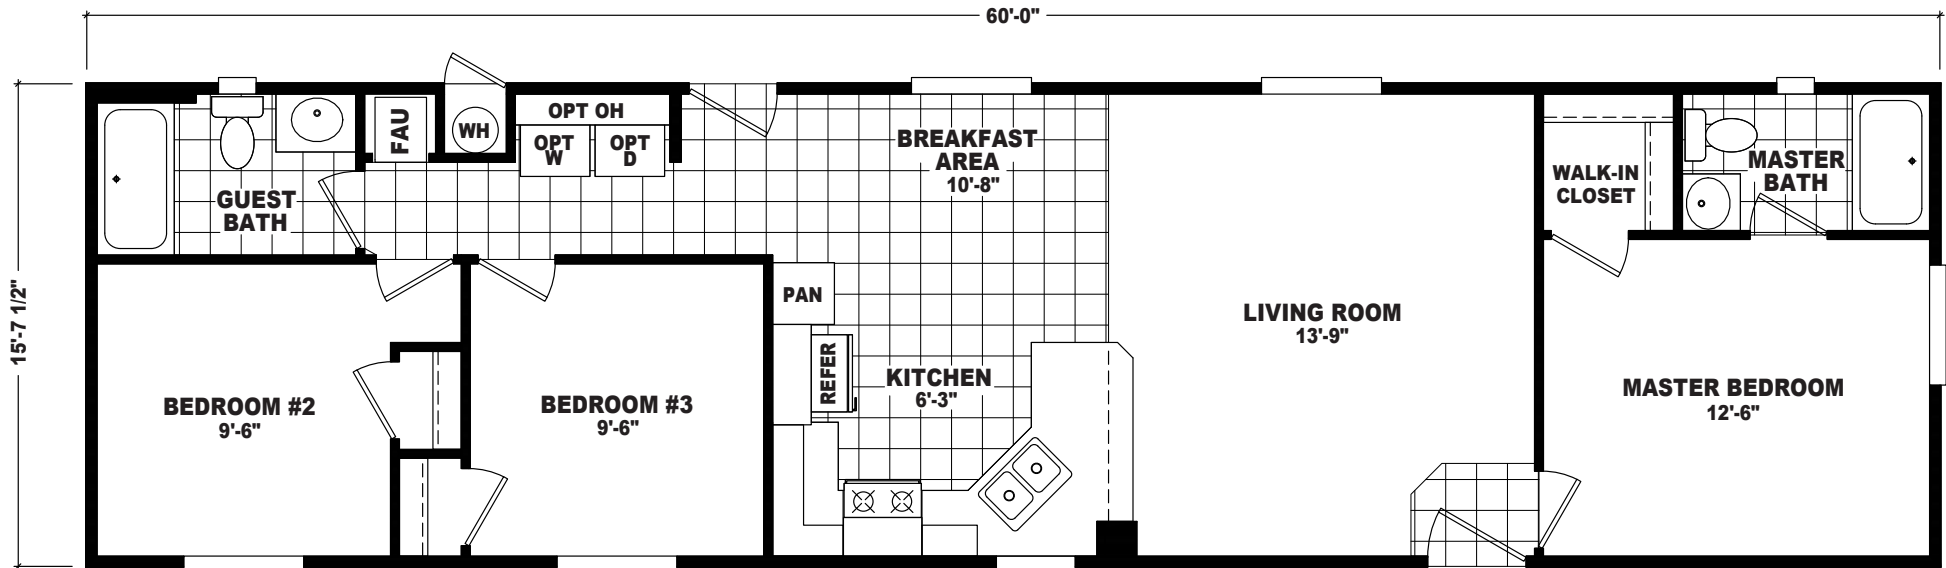

Lotus

Economy Plus Series

FactorySelectHomes

3 Bedroom, 2 Bath
Approx. 937 Sq. Ft.

Last Updated: 7-23-18

• Flagstaff

FactorySelectHomes
○ Mesa

Factory Select Homes
8610 E. Main Street
Mesa, Arizona 85207