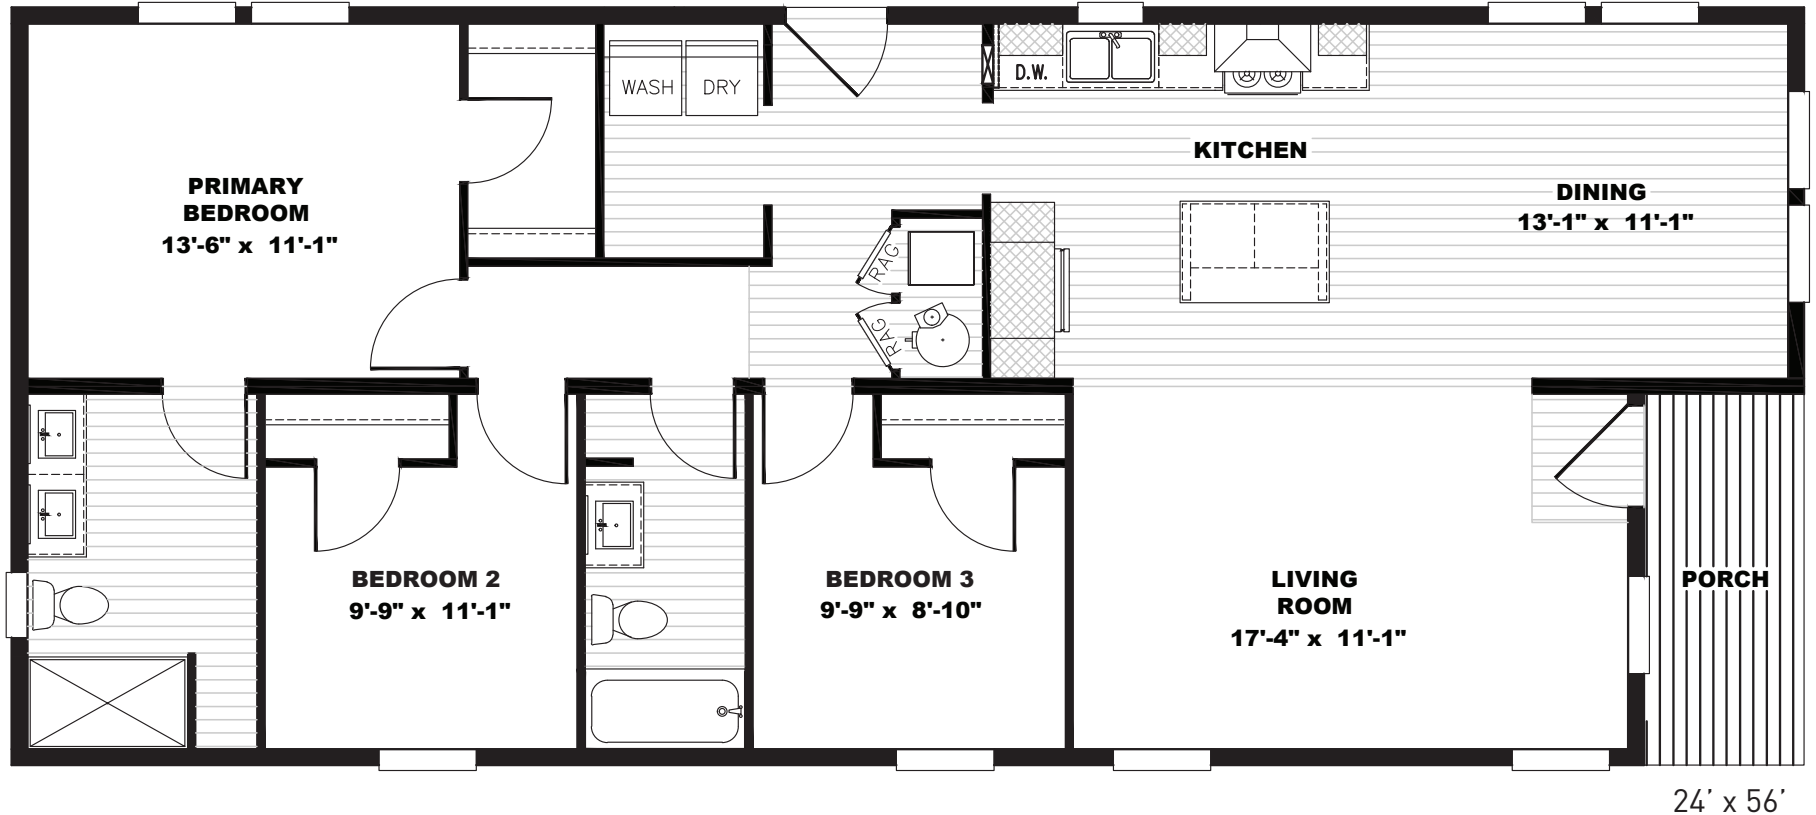

Luton

Tempo Porch Series - Multi Section

1,325 SQ. FT. (Approximate) 3 Bedroom, 2 Bath

Last Updated: 8-10-23

FACTORY SELECT HOMES

8610 E. Main Street
Mesa, AZ 85207

FactorySelectMobileHomes.com | 1-800-670-1464