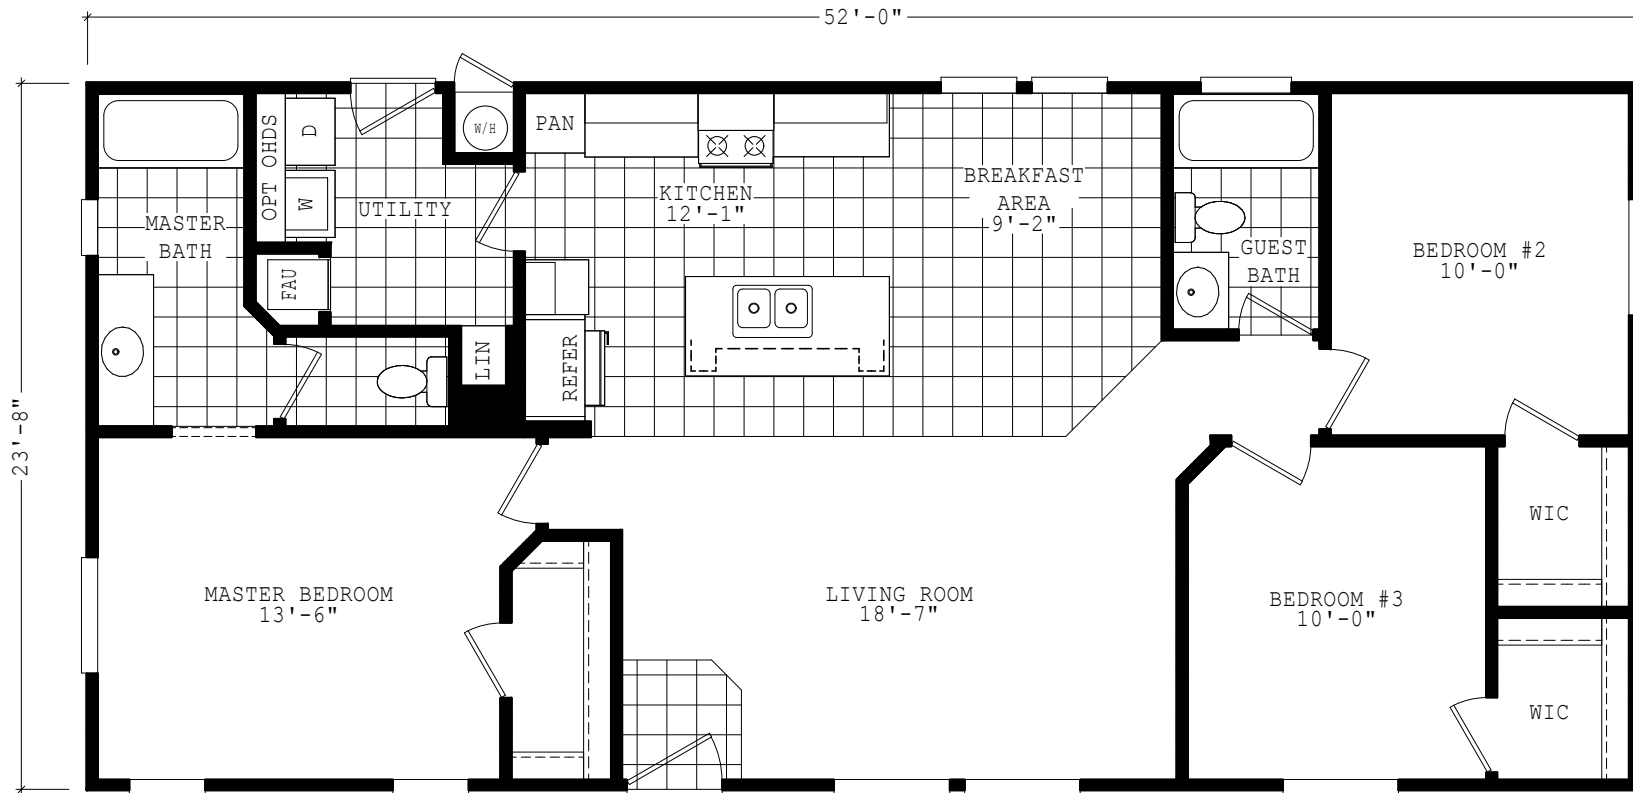

Lyra

Sierra Value Series

1,230 SQ. FT. (Approximate) 3 Bedrooms, 2 Baths

Last Updated: 9-1-22

FACTORY SELECT HOMES

8610 E. Main Street
Mesa, AZ 85207

FactorySelectMobileHomes.com | 1-800-670-1464

IMPORTANT: Alta Cima Corp reserves the right to modify, cancel or substitute products or features of this event at any time without prior notice or obligation. Pictures and other promotional materials are representative and may depict or contain floor plans, square footages, elevations, options, upgrades, extra design features, decorations, floor coverings, specialty light fixtures, custom paint and wall coverings, window treatments, landscaping, sound and alarm systems, furnishings, appliances, and other designer/decorator features and amenities that are not included as part of the home and/or may not be available at all locations. Home, pricing and community information is subject to change, and homes to prior sale, at any time without notice or obligation. ©2020 Alta Cima Corp. All rights reserved.