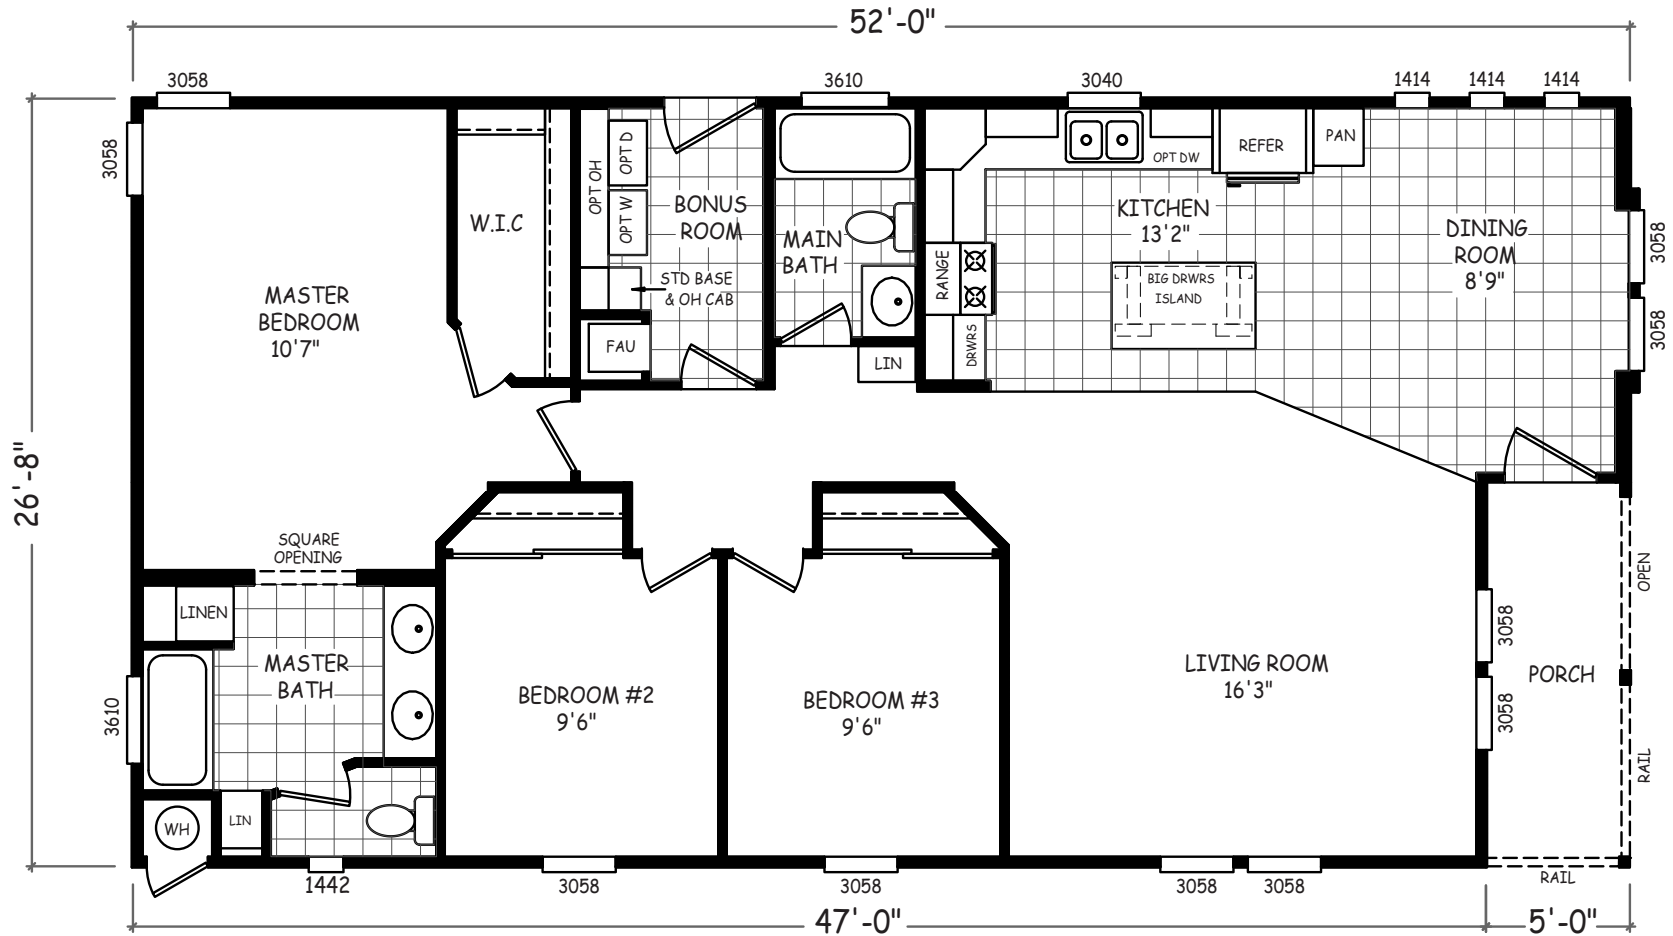

Madera

Westview Series 

FactorySelectHomes

3 Bedroom, 2 Bath
Approx. 1,386 Sq. Ft.

Last Updated: 8-5-16

I authorize Factory Select Homes to build my house, per this plan.

X _____
Customer Signature/Date

1-800-670-1464 www.FactorySelectMobileHomes.com 1-800-670-1464 www.FactorySelectMobileHomes.com