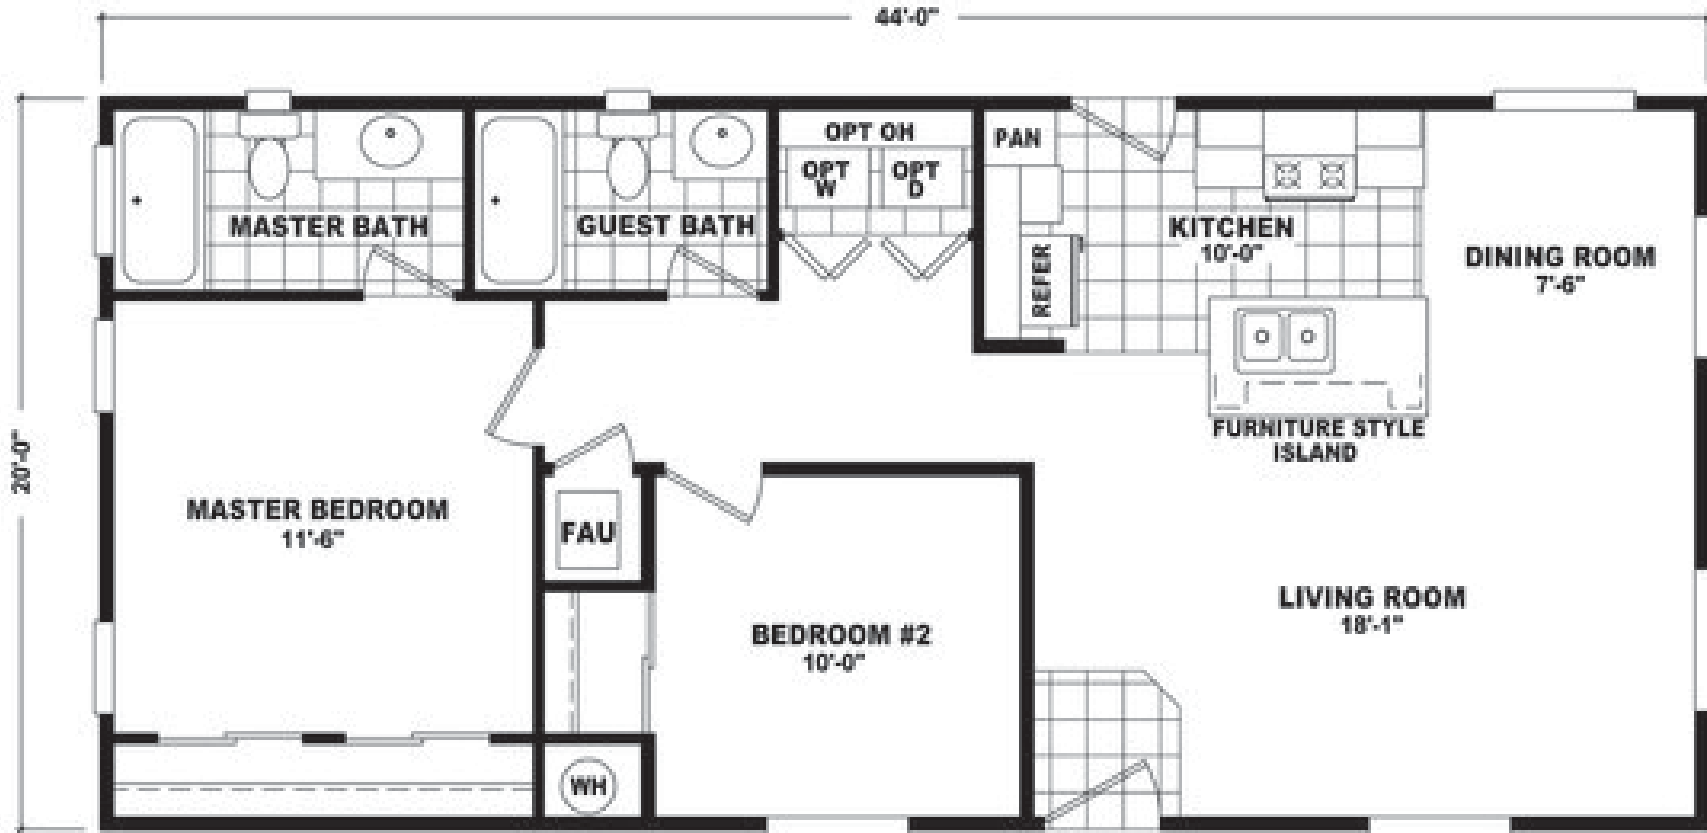

Mallow

20' Wide Series

880 SQ. FT. (Approximate) 2 Bedrooms, 2 Baths

Last Updated: 11-22-22

FACTORY SELECT HOMES

8610 E. Main Street
Mesa, AZ 85207

FactorySelectMobileHomes.com | 1-800-670-1464

IMPORTANT: Alta Cima Corp reserves the right to modify, cancel or substitute products or features of this event at any time without prior notice or obligation. Pictures and other promotional materials are representative and may depict or contain floor plans, square footages, elevations, options, upgrades, extra design features, decorations, floor coverings, specialty light fixtures, custom paint and wall coverings, window treatments, landscaping, sound and alarm systems, furnishings, appliances, and other designer/decorator features and amenities that are not included as part of the home and/or may not be available at all locations. Home, pricing and community information is subject to change, and homes to prior sale, at any time without notice or obligation. ©2020 Alta Cima Corp. All rights reserved.