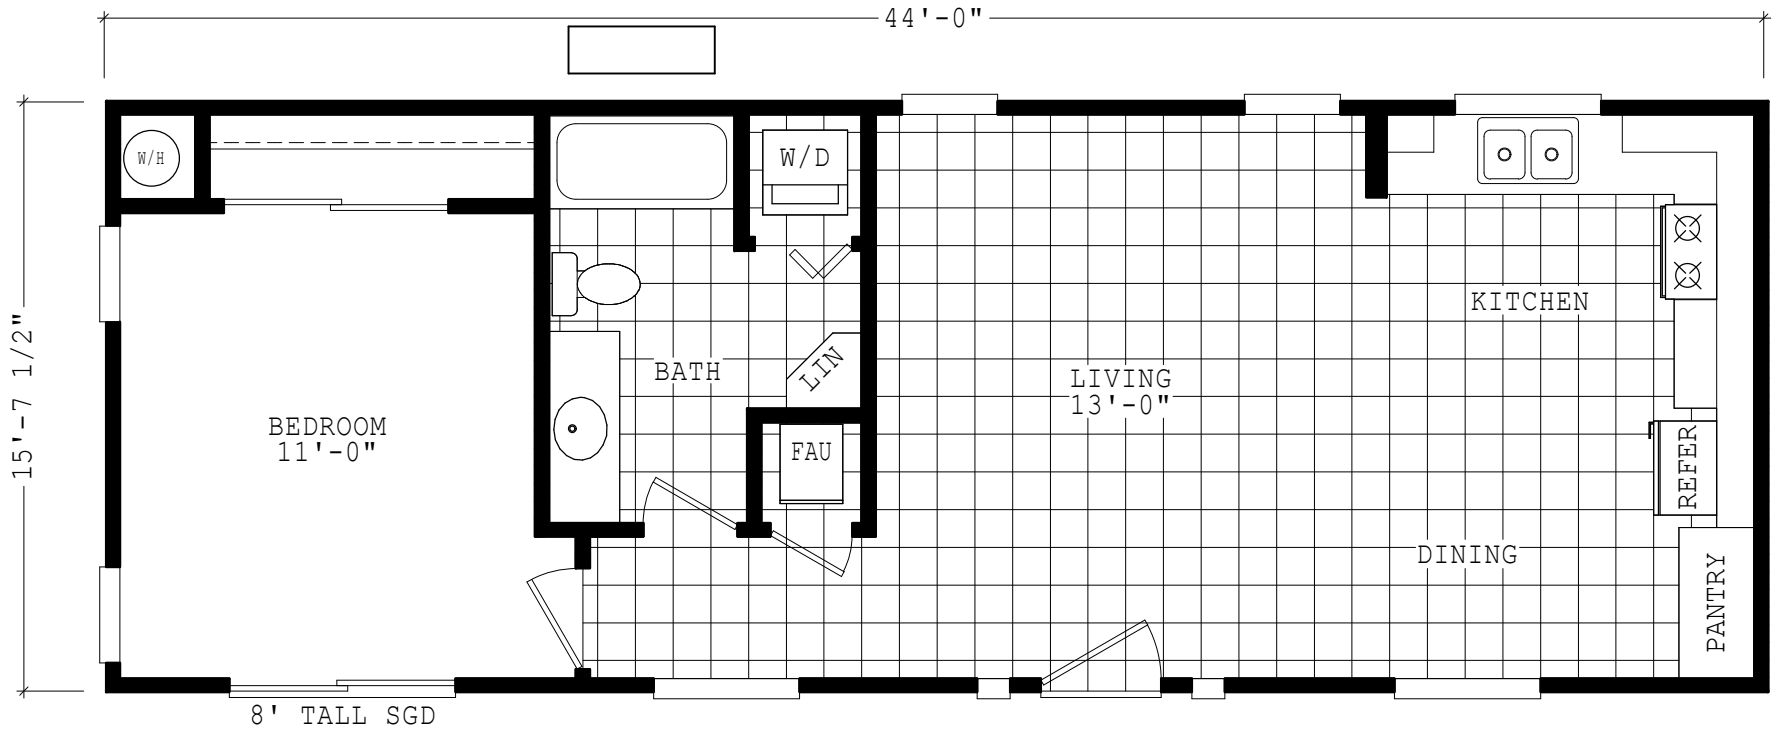

Markin

Accessory Dwellings Series

687 SQ. FT. (Approximate) 1 Bedroom, 1 Bath

Last Updated: 2-9-23

FACTORY SELECT HOMES

8610 E. Main Street
Mesa, AZ 85207

FactorySelectMobileHomes.com | 1-800-670-1464

IMPORTANT: Alta Cima Corp reserves the right to modify, cancel or substitute products or features of this event at any time without prior notice or obligation. Pictures and other promotional materials are representative and may depict or contain floor plans, square footages, elevations, options, upgrades, extra design features, decorations, floor coverings, specialty light fixtures, custom paint and wall coverings, window treatments, landscaping, sound and alarm systems, furnishings, appliances, and other designer/decorator features and amenities that are not included as part of the home and/or may not be available at all locations. Home, pricing and community information is subject to change, and homes to prior sale, at any time without notice or obligation. ©2020 Alta Cima Corp. All rights reserved.