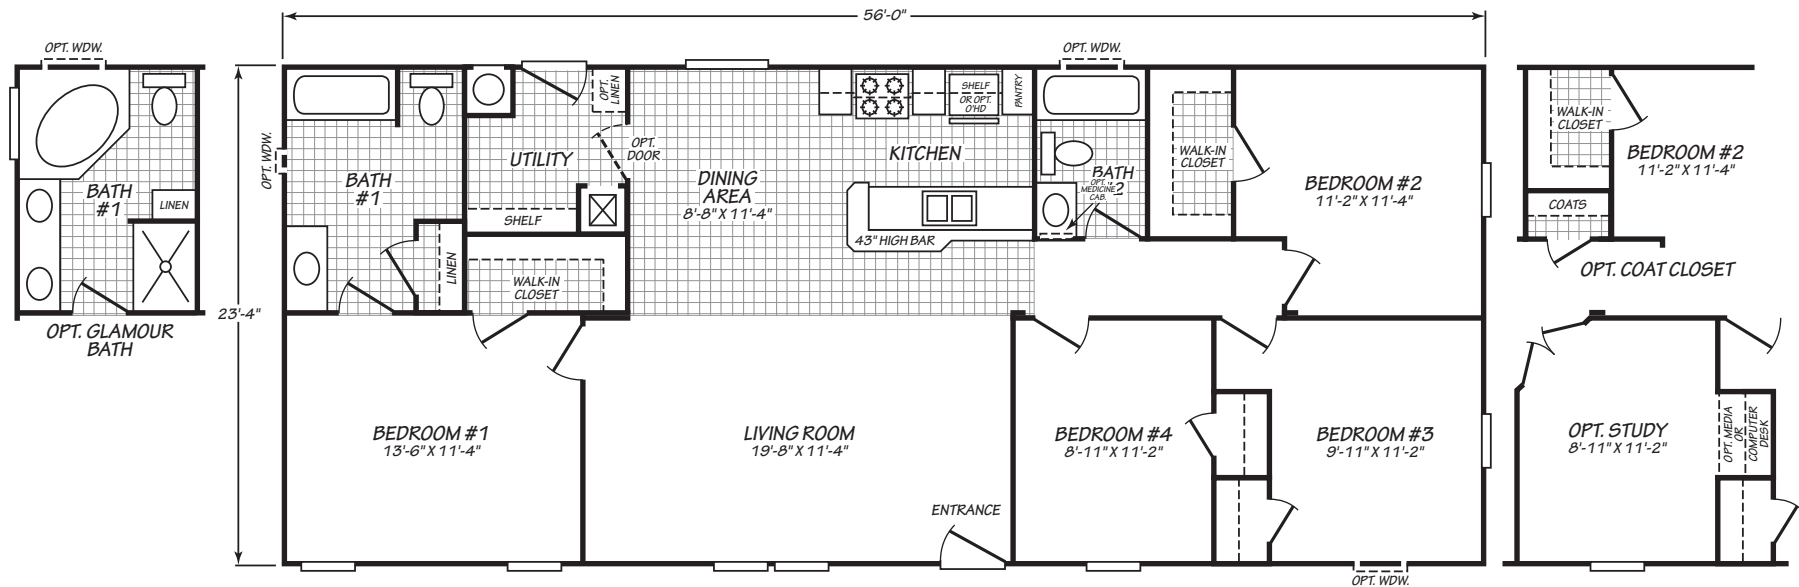

Marlette

Canyon Lake Series

1306 SQ. FT. (Approximate) 4 Bedrooms, 2 Baths

Last Updated: 10-11-24

FACTORY SELECT HOMES
8610 E. Main Street
Mesa, AZ 85207

FactorySelectMobileHomes.com | 1-800-670-1464

IMPORTANT: Alta Cima Corp reserves the right to modify, cancel or substitute products or features of this event at any time without prior notice or obligation. Pictures and other promotional materials are representative and may depict or contain floor plans, square footages, elevations, options, upgrades, extra design features, decorations, floor coverings, specialty light fixtures, custom paint and wall coverings, window treatments, landscaping, sound and alarm systems, furnishings, appliances, and other designer/decorator features and amenities that are not included as part of the home and/or may not be available at all locations. Home, pricing and community information is subject to change, and homes to prior sale, at any time without notice or obligation. ©2020 Alta Cima Corp. All rights reserved.