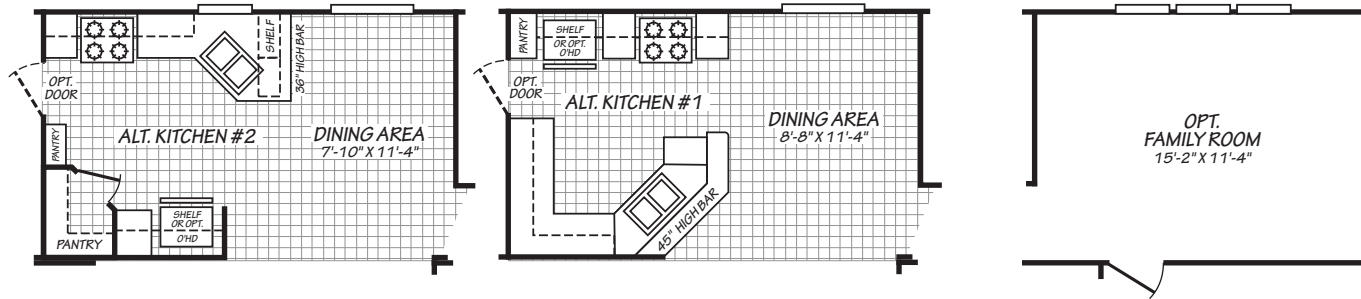

Marlette

Canyon Lake Series

1306 SQ. FT. (Approximate) 4 Bedrooms, 2 Baths

Last Updated: 10-11-24

FACTORY SELECT HOMES
8610 E. Main Street
Mesa, AZ 85207

FactorySelectMobileHomes.com | 1-800-670-1464

IMPORTANT: Alta Cima Corp reserves the right to modify, cancel or substitute products or features of this event at any time without prior notice or obligation. Pictures and other promotional materials are representative and may depict or contain floor plans, square footages, elevations, options, upgrades, extra design features, decorations, floor coverings, specialty light fixtures, custom paint and wall coverings, window treatments, landscaping, sound and alarm systems, furnishings, appliances, and other designer/decorator features and amenities that are not included as part of the home and/or may not be available at all locations. Home, pricing and community information is subject to change, and homes to prior sale, at any time without notice or obligation. ©2020 Alta Cima Corp. All rights reserved.