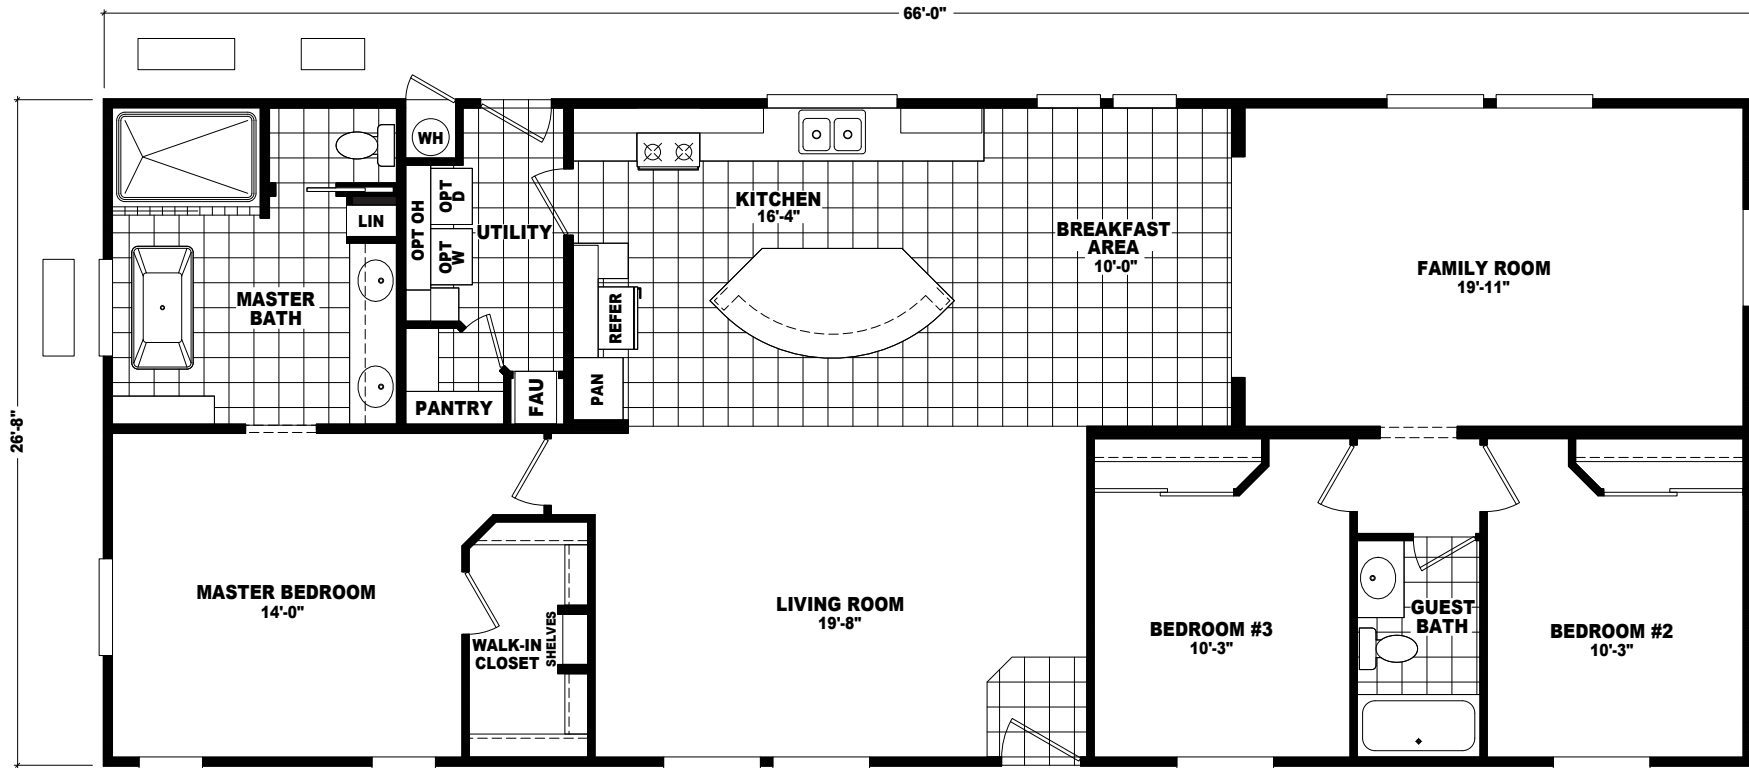

McDowell

Desert Ridge Series 

FactorySelectHomes

3 Bedroom, 2 Bath
Approx. 1,760 Sq. Ft.

Last Updated: 6-12-18

• Flagstaff

FactorySelectHomes

○ Mesa