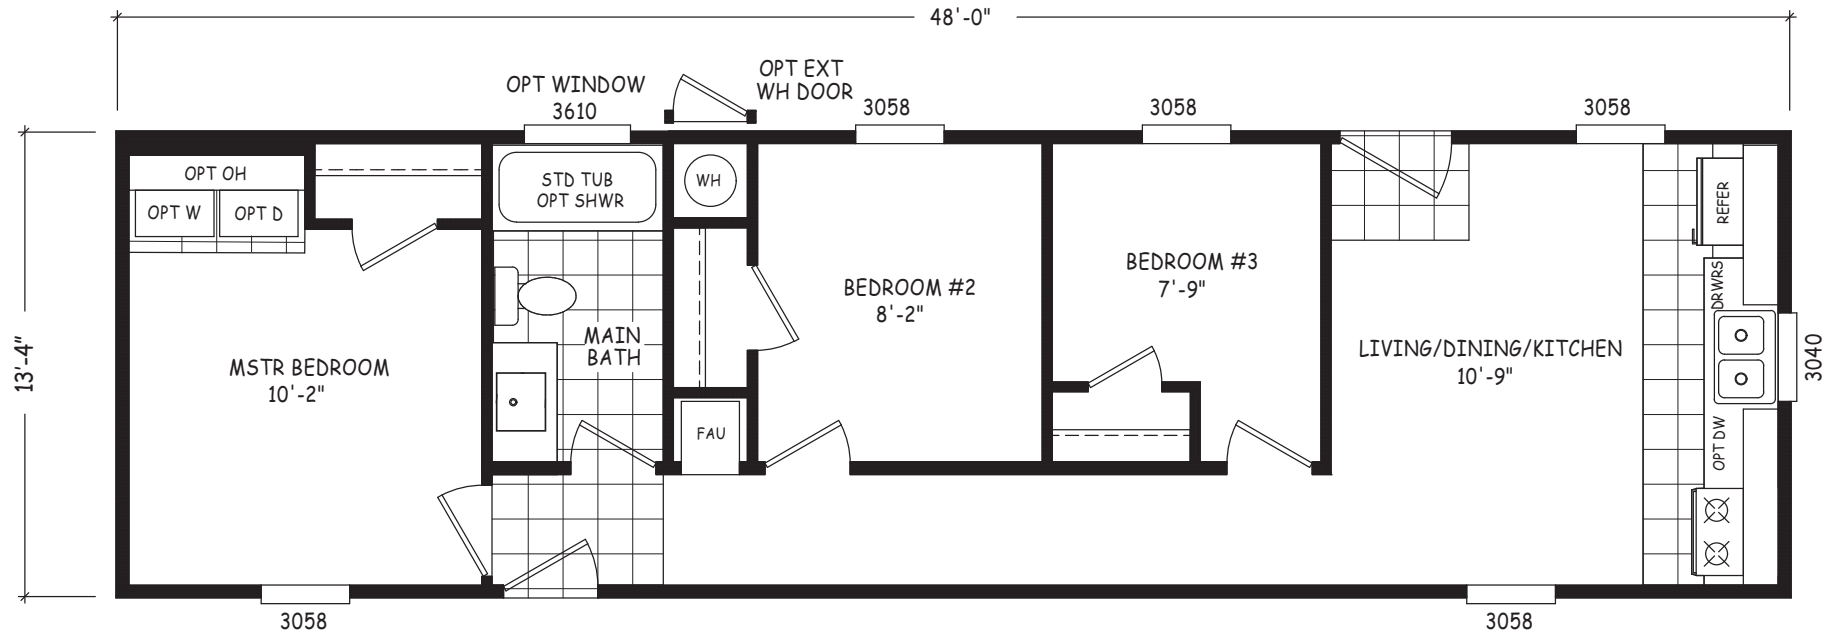

Micro 3

Laurel Manor Series 

3 Bedroom, 1 Bath
Approx. 640 Sq. Ft.

Last Updated: 9-8-20

• Flagstaff

© Mesa

Factory Select Homes
8610 E. Main Street
Mesa, Arizona 85207

I authorize Factory Select Homes to build my house, per this plan.