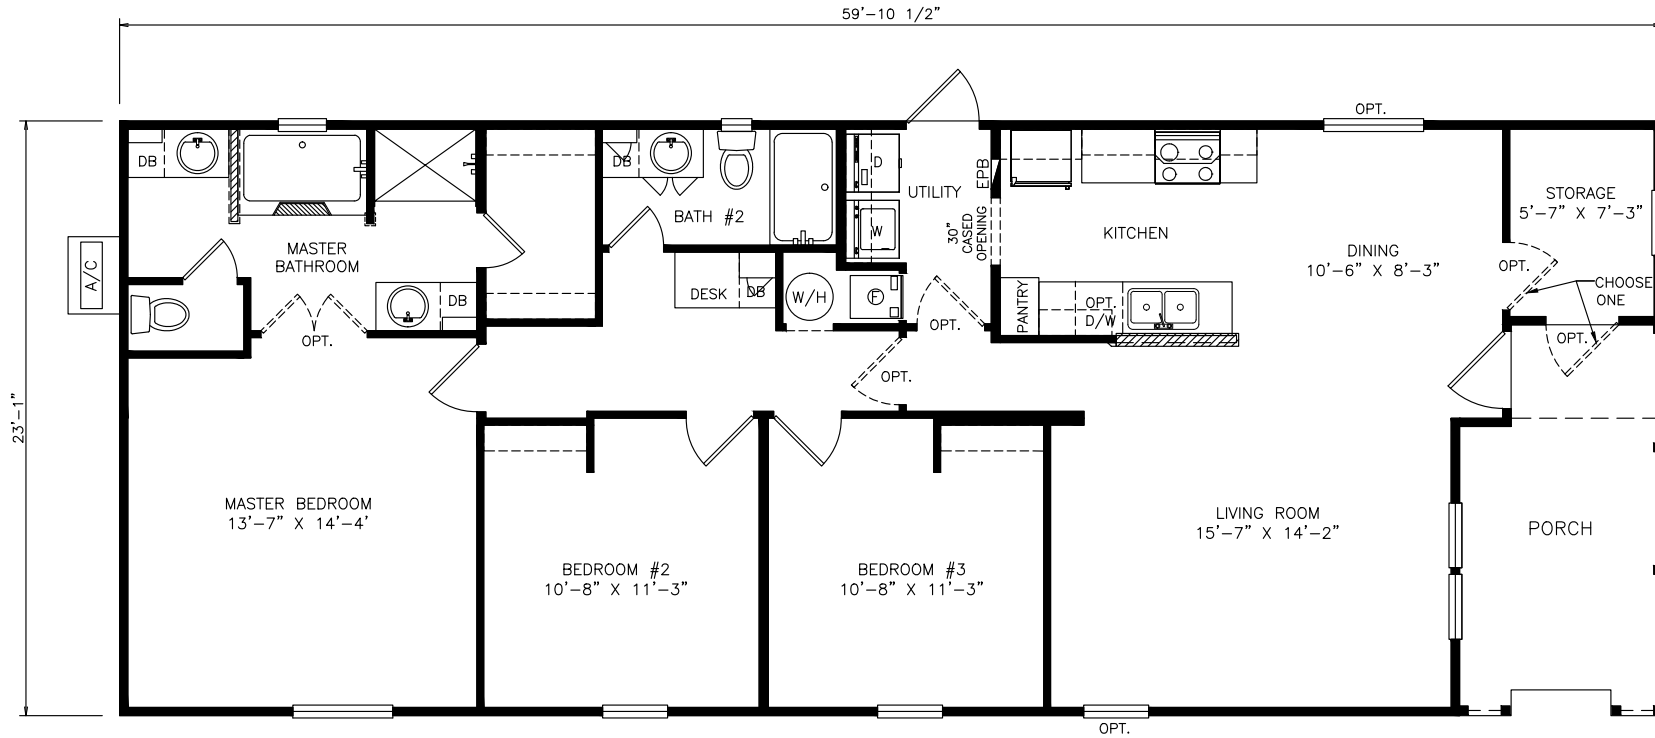

Millican

Select Series - Multi Section Series

1,276 SQ. FT. (Approximate) 3 Bedrooms, 2 Baths

Last Updated: 12-7-21

FACTORY SELECT HOMES

8610 E. Main Street
Mesa, AZ 85207

FactorySelectMobileHomes.com | 1-800-670-1464