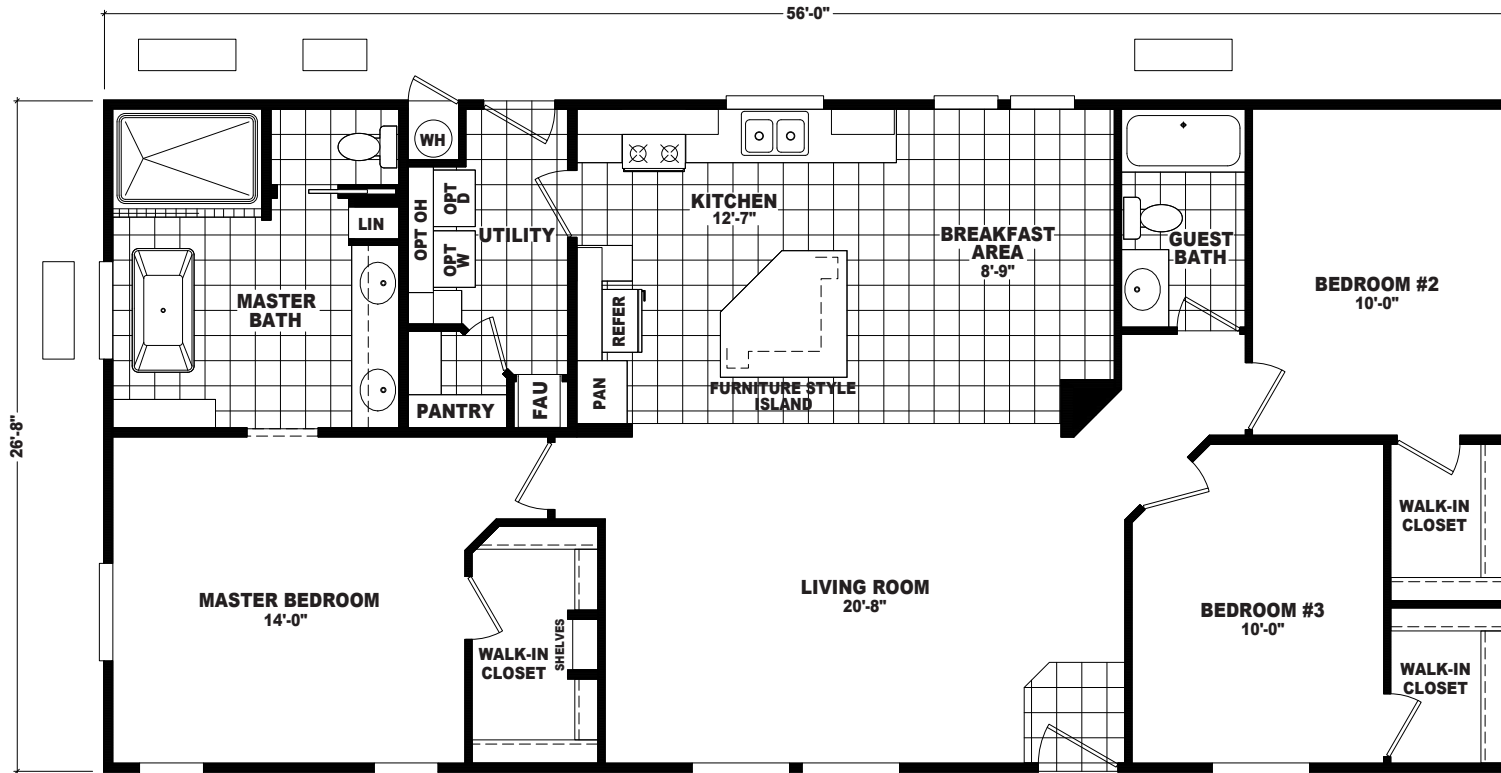

# FactorySelectHomes

3 Bedroom, 2 Bath  
Approx. 1,493 Sq. Ft.

Last Updated: 6-12-18

• Flagstaff

FactorySelectHomes  
○ Mesa

**Factory Select Homes**  
8610 E. Main Street  
Mesa, Arizona 85207

I authorize Factory Select Homes to build my house, per this plan.