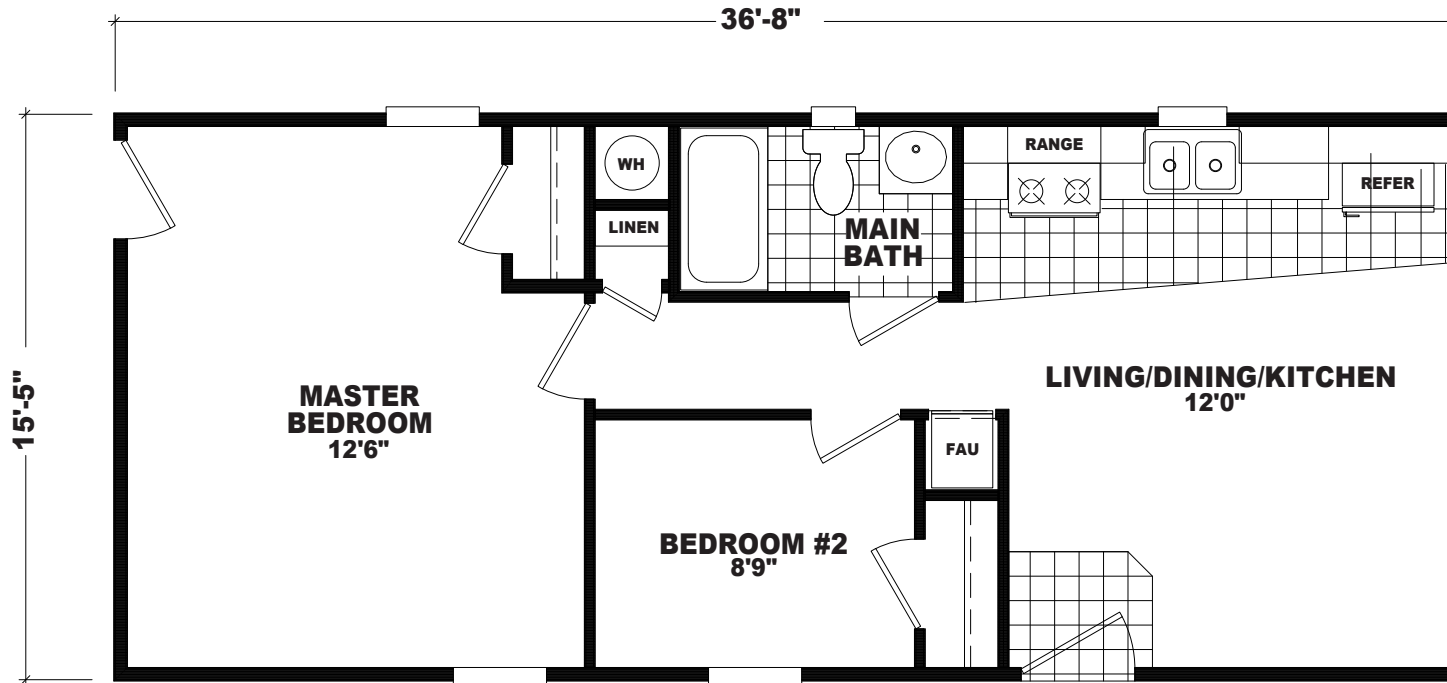

Monterey

Laurel Manor Series 

FactorySelectHomes

2 Bedroom, 1 Bath
Approx. 565 Sq. Ft.

.62B
Q. FT.

• Flagstaff

FactorySelectHomes
© Mesa

Factory Select Homes
8610 E. Main Street
Mesa, Arizona 85207