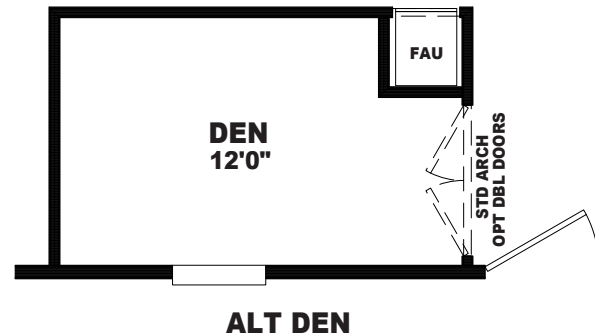

Monterey

Laurel Manor Series 

FactorySelectHomes

2 Bedroom, 1 Bath
Approx. 565 Sq. Ft.

.62B
Q. FT.

• Flagstaff

FactorySelectHomes
© Mesa

Factory Select Homes
8610 E. Main Street
Mesa, Arizona 85207