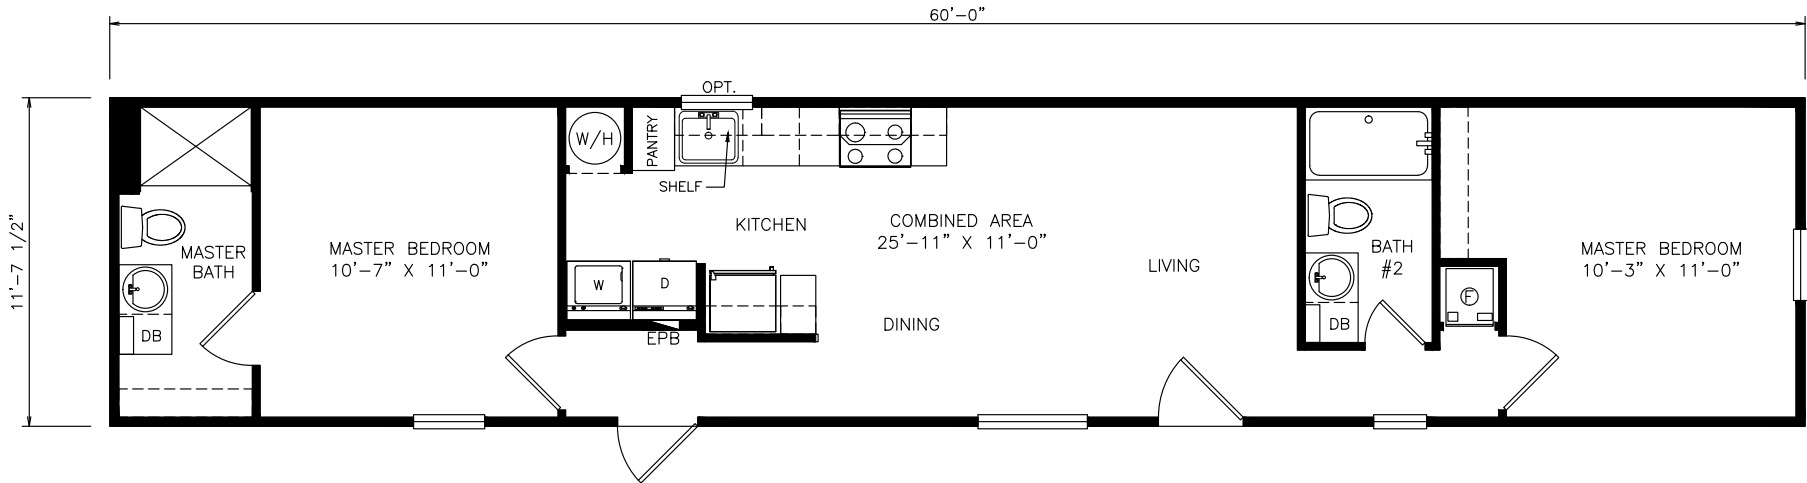

Moore

Select Series - Single Section Series

698 SQ. FT. (Approximate) 2 Bedrooms, 2 Baths

Last Updated: 12-7-21

FACTORY SELECT HOMES

8610 E. Main Street
Mesa, AZ 85207

FactorySelectMobileHomes.com | 1-800-670-1464