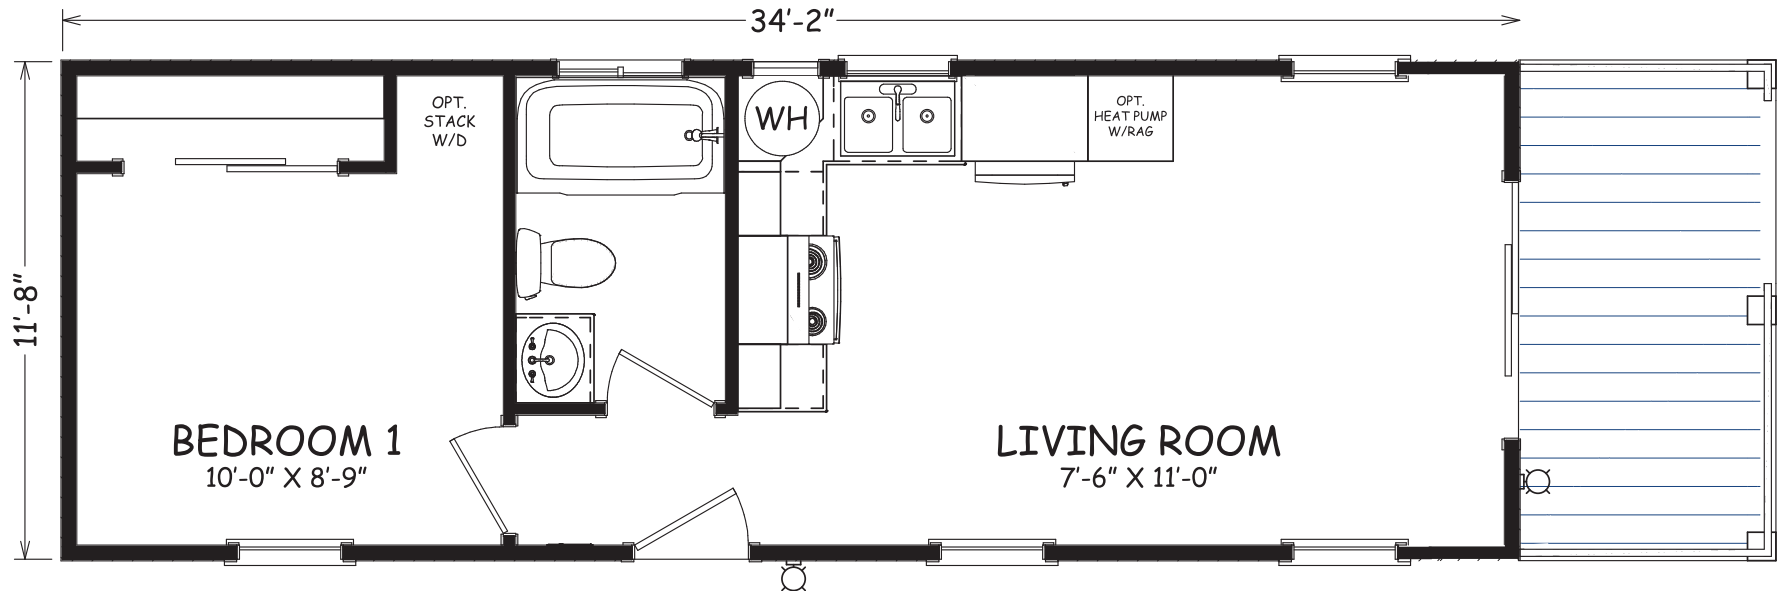

Naglee

Casita Series

399 SQ. FT. (Approximate) 1 Bedroom, 1 Bath

Last Updated: 9-1-23

FACTORY SELECT HOMES
8610 E. Main Street
Mesa, AZ 85207

FactorySelectMobileHomes.com | 1-800-670-1464

IMPORTANT: Alta Cima Corp reserves the right to modify, cancel or substitute products or features of this event at any time without prior notice or obligation. Pictures and other promotional materials are representative and may depict or contain floor plans, square footages, elevations, options, upgrades, extra design features, decorations, floor coverings, specialty light fixtures, custom paint and wall coverings, window treatments, landscaping, sound and alarm systems, furnishings, appliances, and other designer/decorator features and amenities that are not included as part of the home and/or may not be available at all locations. Home, pricing and community information is subject to change, and homes to prior sale, at any time without notice or obligation. ©2020 Alta Cima Corp. All rights reserved.