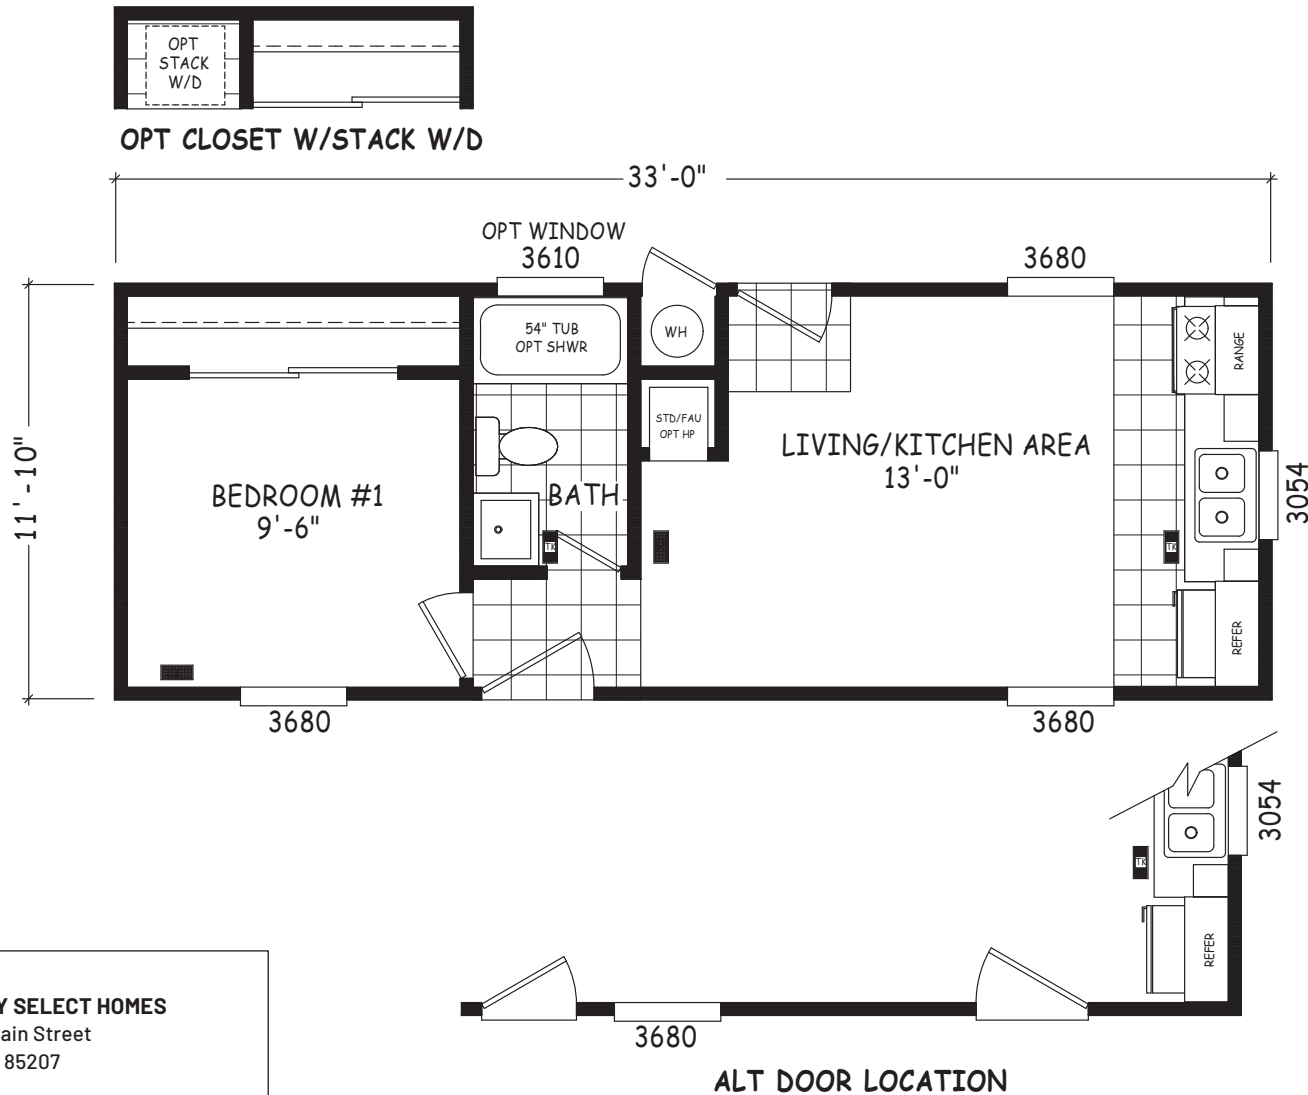

Neeley

Encore Single Wide Series

386 SQ. FT. (Approximate) 1 Bedroom, 1 Bath

Last Updated: 12-8-22

FACTORY SELECT HOMES
8610 E. Main Street
Mesa, AZ 85207

FactorySelectMobileHomes.com | 1-800-670-1464

IMPORTANT: Alta Cima Corp reserves the right to modify, cancel or substitute products or features of this event at any time without prior notice or obligation. Pictures and other promotional materials are representative and may depict or contain floor plans, square footages, elevations, options, upgrades, extra design features, decorations, floor coverings, specialty light fixtures, custom paint and wall coverings, window treatments, landscaping, sound and alarm systems, furnishings, appliances, and other designer/decorator features and amenities that are not included as part of the home and/or may not be available at all locations. Home, pricing and community information is subject to change, and homes to prior sale, at any time without notice or obligation. ©2020 Alta Cima Corp. All rights reserved.