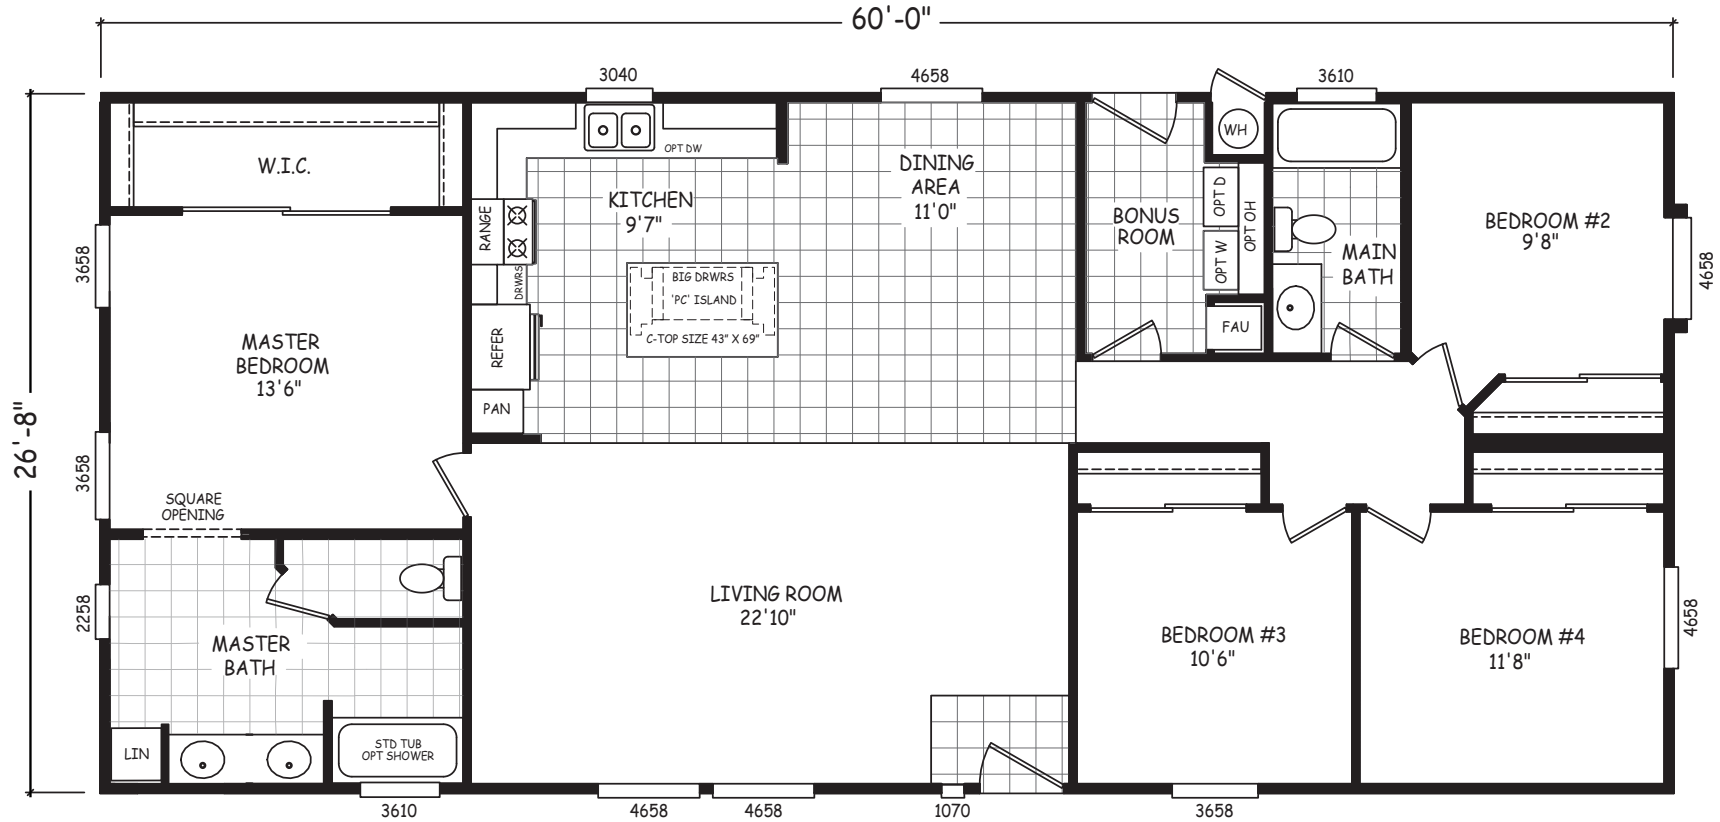

Nesmoth

Sedona Ridge Classic Series

1,600 SQ. FT. (Approximate) 4 Bedroom, 2 Bath

Last Updated: 2-2-23

FACTORY SELECT HOMES
8610 E. Main Street
Mesa, AZ 85207

FactorySelectMobileHomes.com | 1-800-670-1464

IMPORTANT: Alta Cima Corp reserves the right to modify, cancel or substitute products or features of this event at any time without prior notice or obligation. Pictures and other promotional materials are representative and may depict or contain floor plans, square footages, elevations, options, upgrades, extra design features, decorations, floor coverings, specialty light fixtures, custom paint and wall coverings, window treatments, landscaping, sound and alarm systems, furnishings, appliances, and other designer/decorator features and amenities that are not included as part of the home and/or may not be available at all locations. Home, pricing and community information is subject to change, and homes to prior sale, at any time without notice or obligation. ©2020 Alta Cima Corp. All rights reserved.