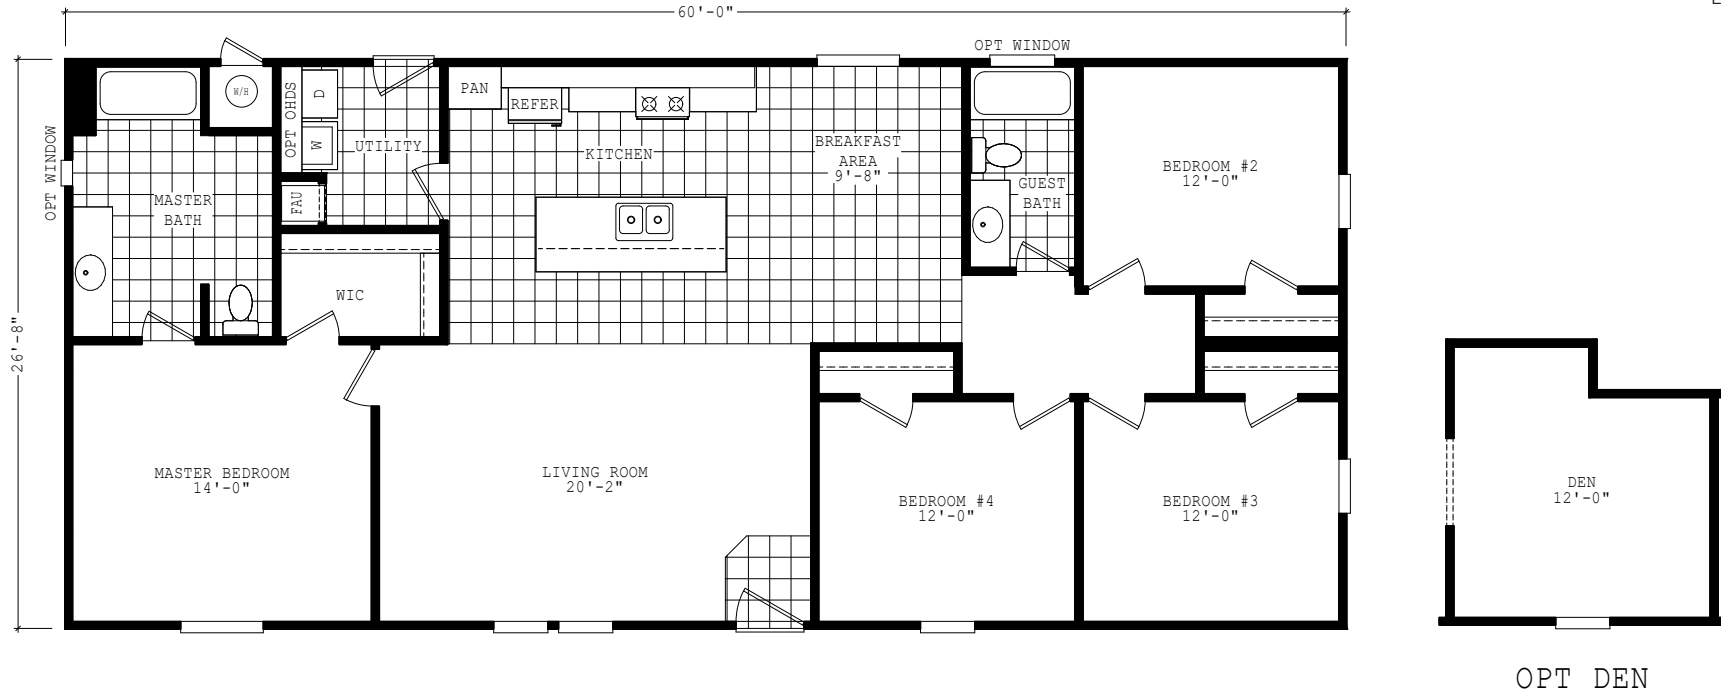

# Nevermore

Liberty Series

1,600 SQ. FT. (Approximate) 4 Bedrooms, 2 Baths

Last Updated: 4-25-24

**FACTORY SELECT HOMES**  
8610 E. Main Street  
Mesa, AZ 85207

[FactorySelectMobileHomes.com](http://FactorySelectMobileHomes.com) | 1-800-670-1464