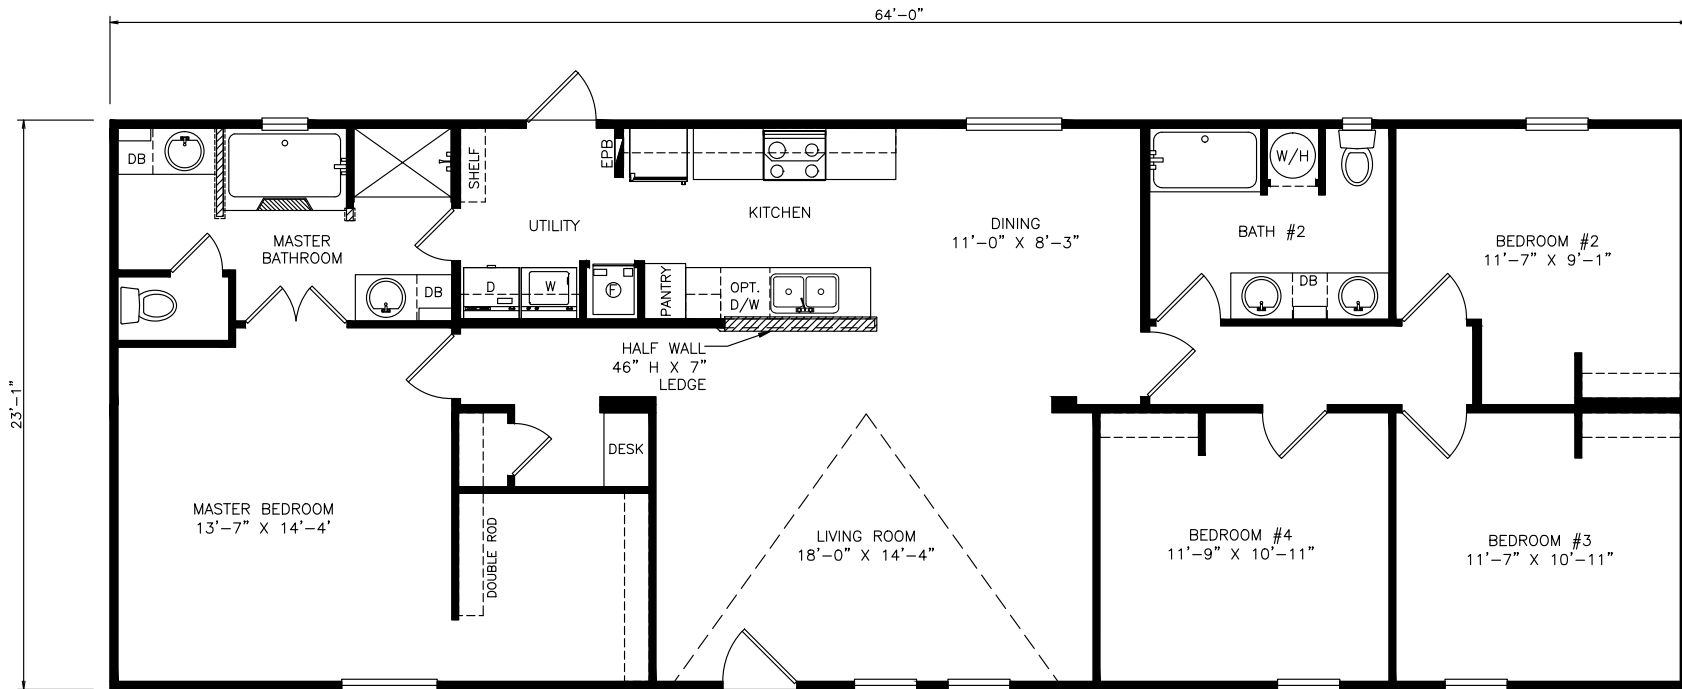

Olar

Select Series - Multi Section Series

1,483 SQ. FT. (Approximate) 4 Bedrooms, 2 Baths

Last Updated: 12-7-21

FACTORY SELECT HOMES
8610 E. Main Street
Mesa, AZ 85207

FactorySelectMobileHomes.com | 1-800-670-1464