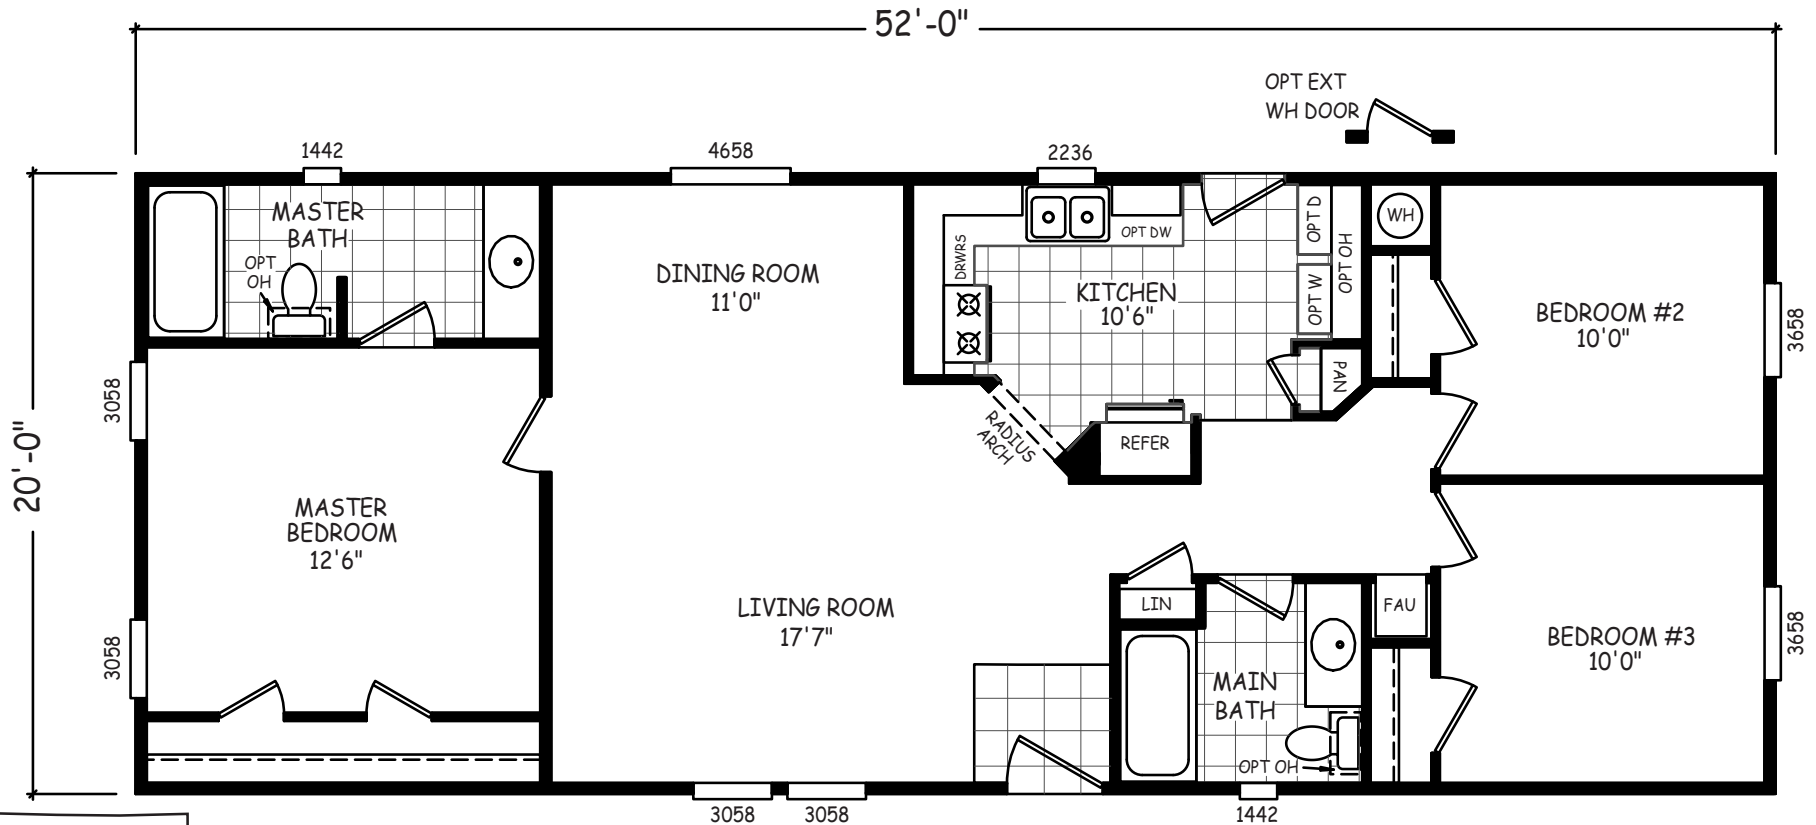

Pagosa

Laurel Manor Series 

FactorySelectHomes

3 Bedroom, 2 Bath
Approx. 1,040 Sq. Ft.

Last Updated: 10-30-17

• Flagstaff

© Mesa

Factory Select Homes
8610 E. Main Street
Mesa, Arizona 85207