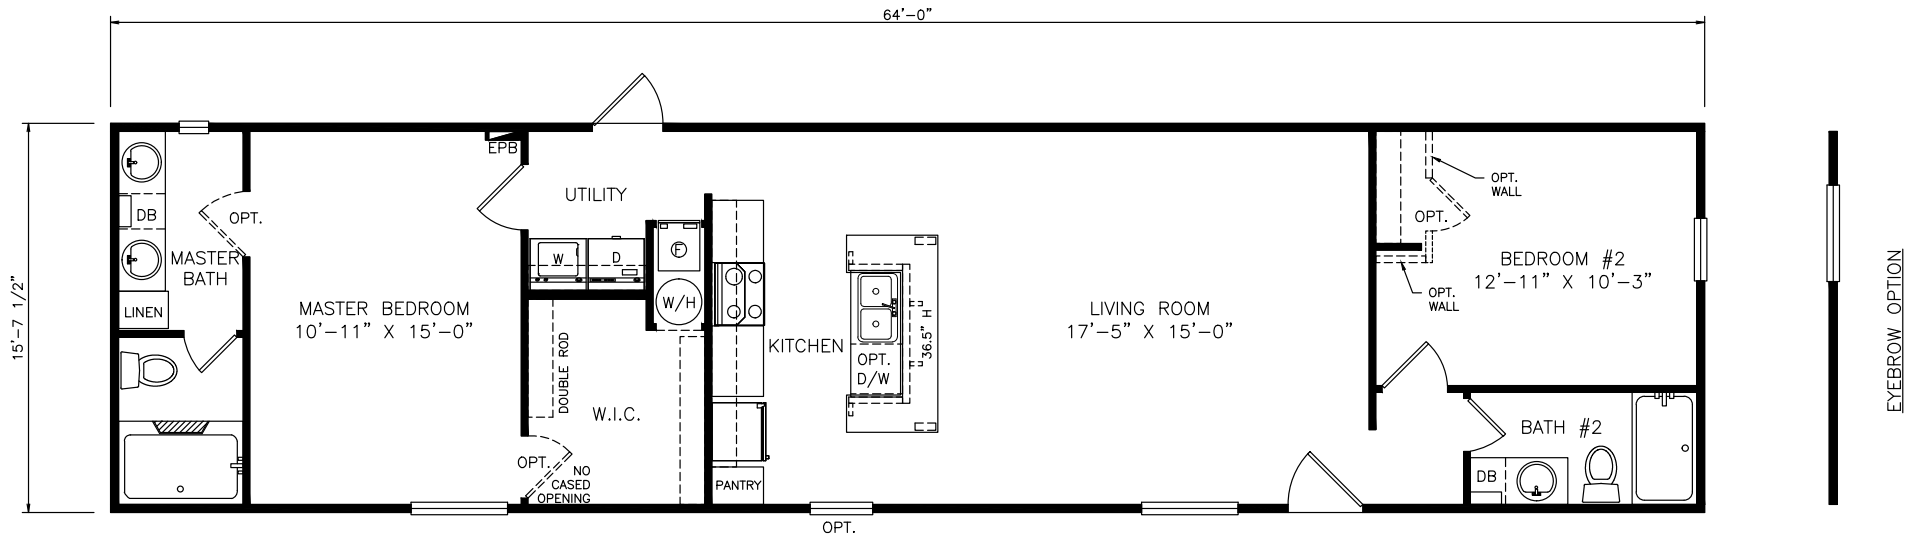

Paige

Heritage Series - Single Section Series

1,005 SQ. FT. (Approximate) 2 Bedrooms, 2 Baths

Last Updated: 12-6-21

FACTORY SELECT HOMES
8610 E. Main Street
Mesa, AZ 85207

FactorySelectMobileHomes.com | 1-800-670-1464