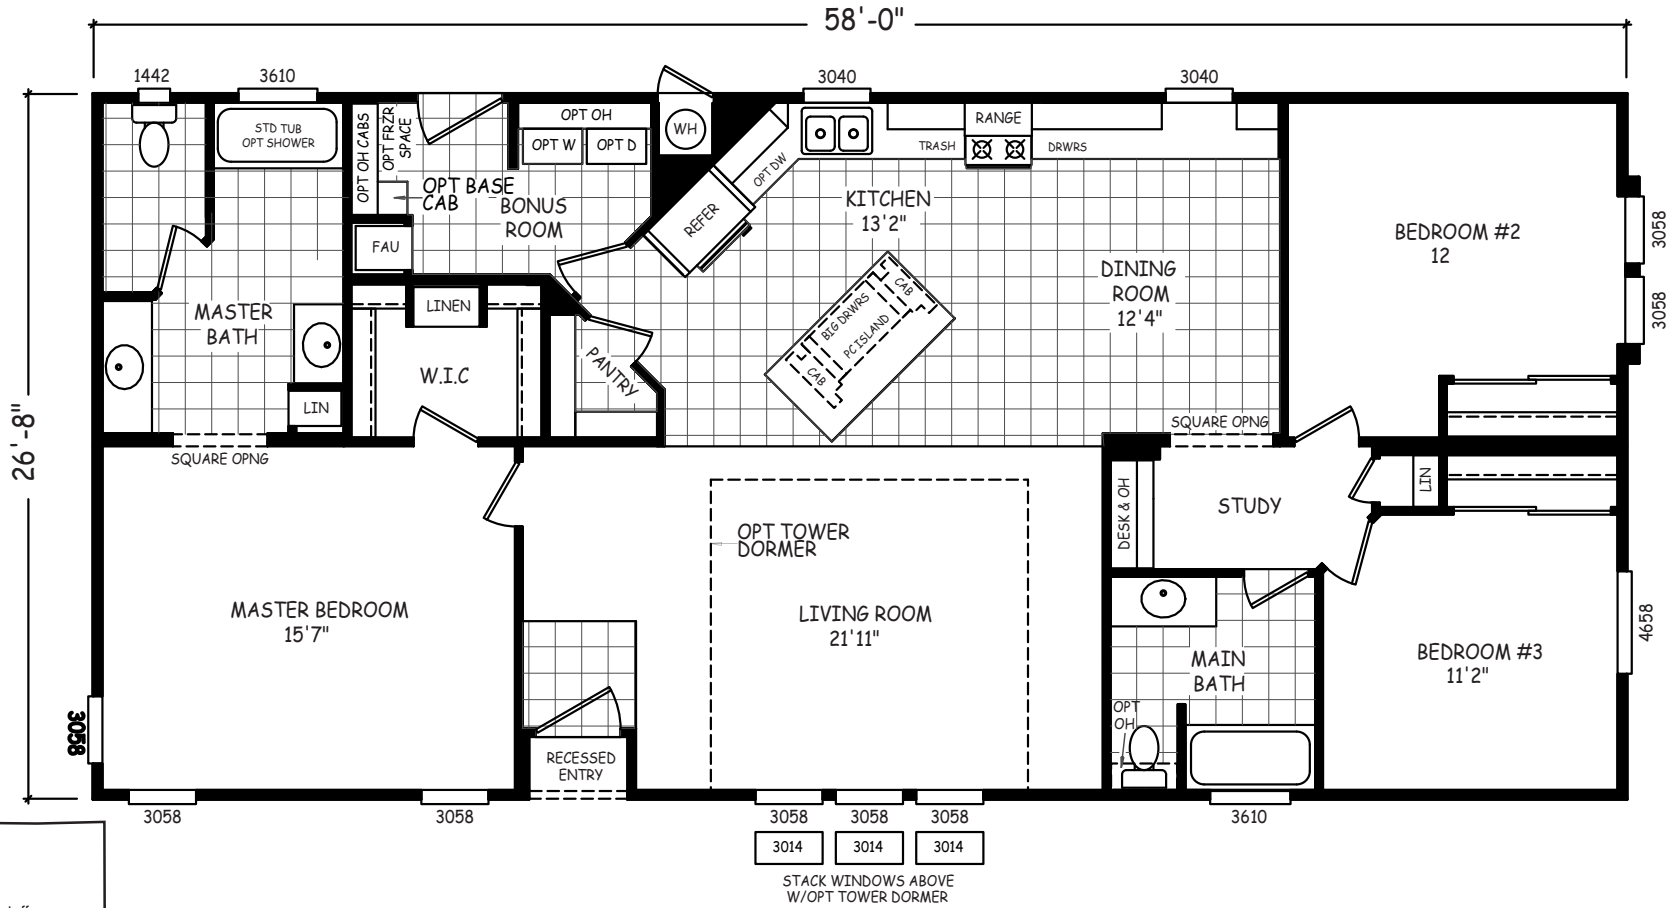

# Palomino

Westview Series 

# FactorySelectHomes

3 Bedroom, 2 Bath  
Approx. 1,542 Sq. Ft.

Last Updated: 9-25-18

• Flagstaff

  
Mesa

**Factory Select Homes**  
8610 E. Main Street  
Mesa, Arizona 85207

I authorize Factory Select Homes to build my house, per this plan.