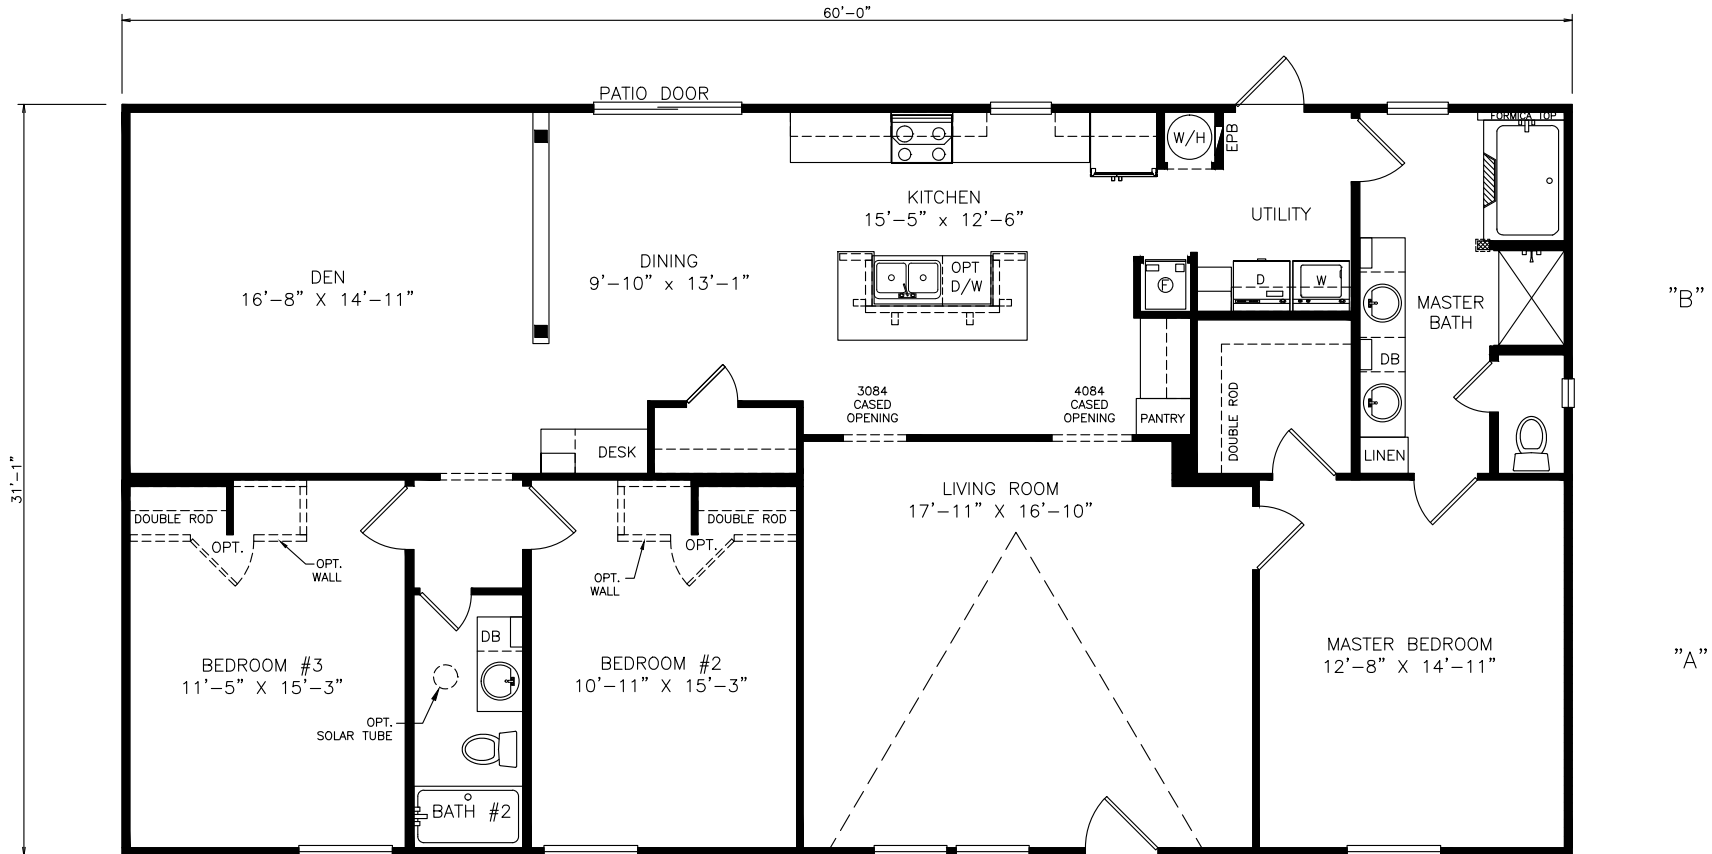

Panaca

Heritage Series - Multi Section Series

1,865 SQ. FT. (Approximate) 3 Bedrooms, 2 Baths

Last Updated: 12-2-21

FACTORY SELECT HOMES
8610 E. Main Street
Mesa, AZ 85207

FactorySelectMobileHomes.com | 1-800-670-1464