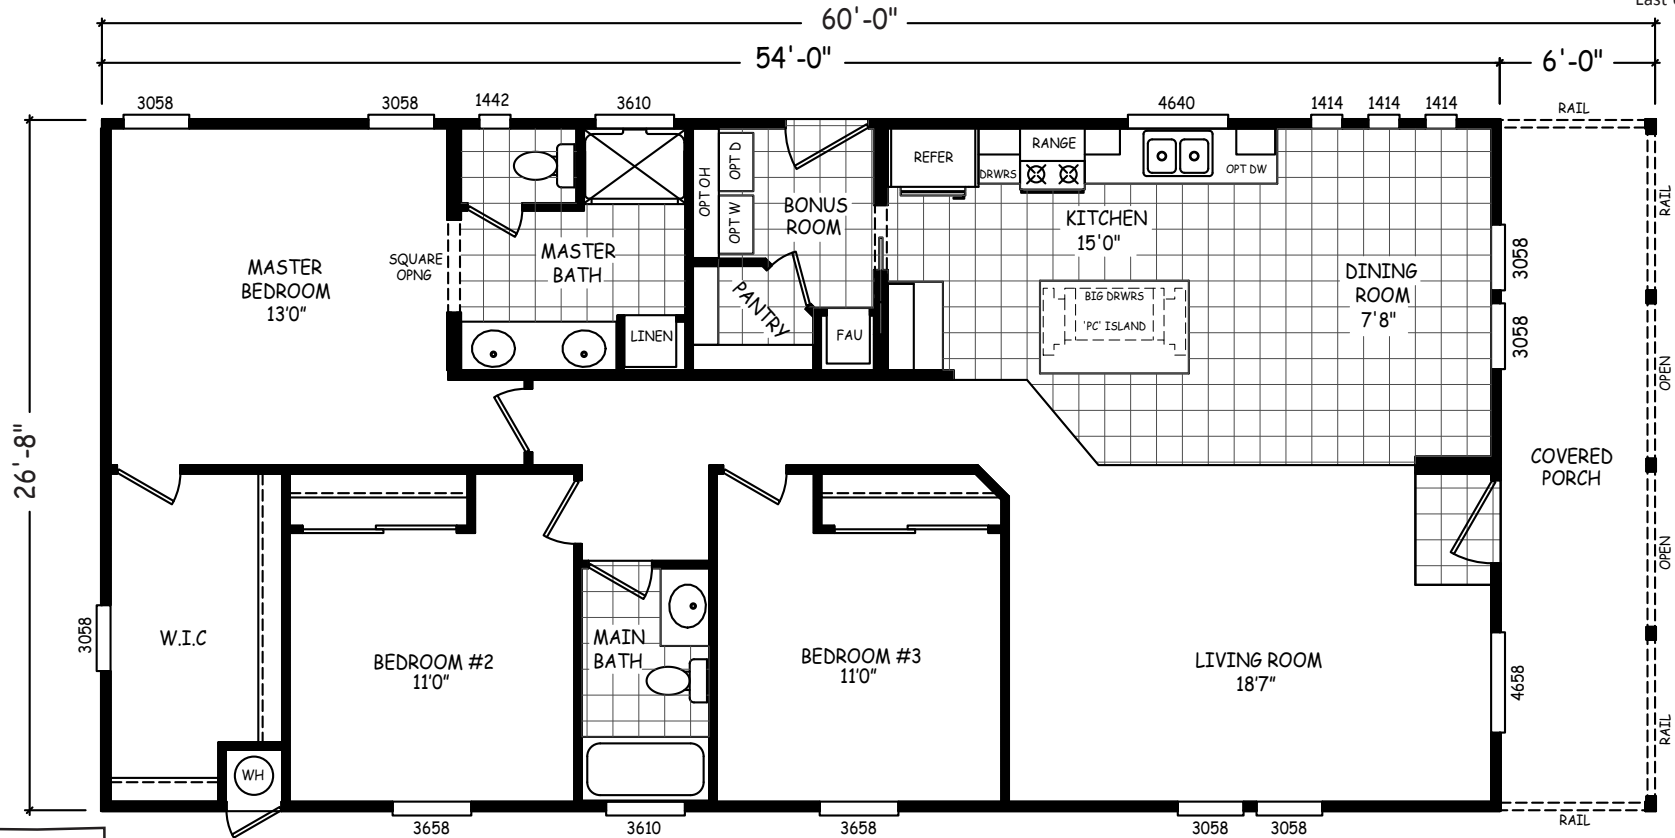

Parkview

Westview Series 

FactorySelectHomes

3 Bedroom, 2 Bath
Approx. 1,440 Sq. Ft.

Last Updated: 12-29-17

• Flagstaff

Mesa

Factory Select Homes
8610 E. Main Street
Mesa, Arizona 85207