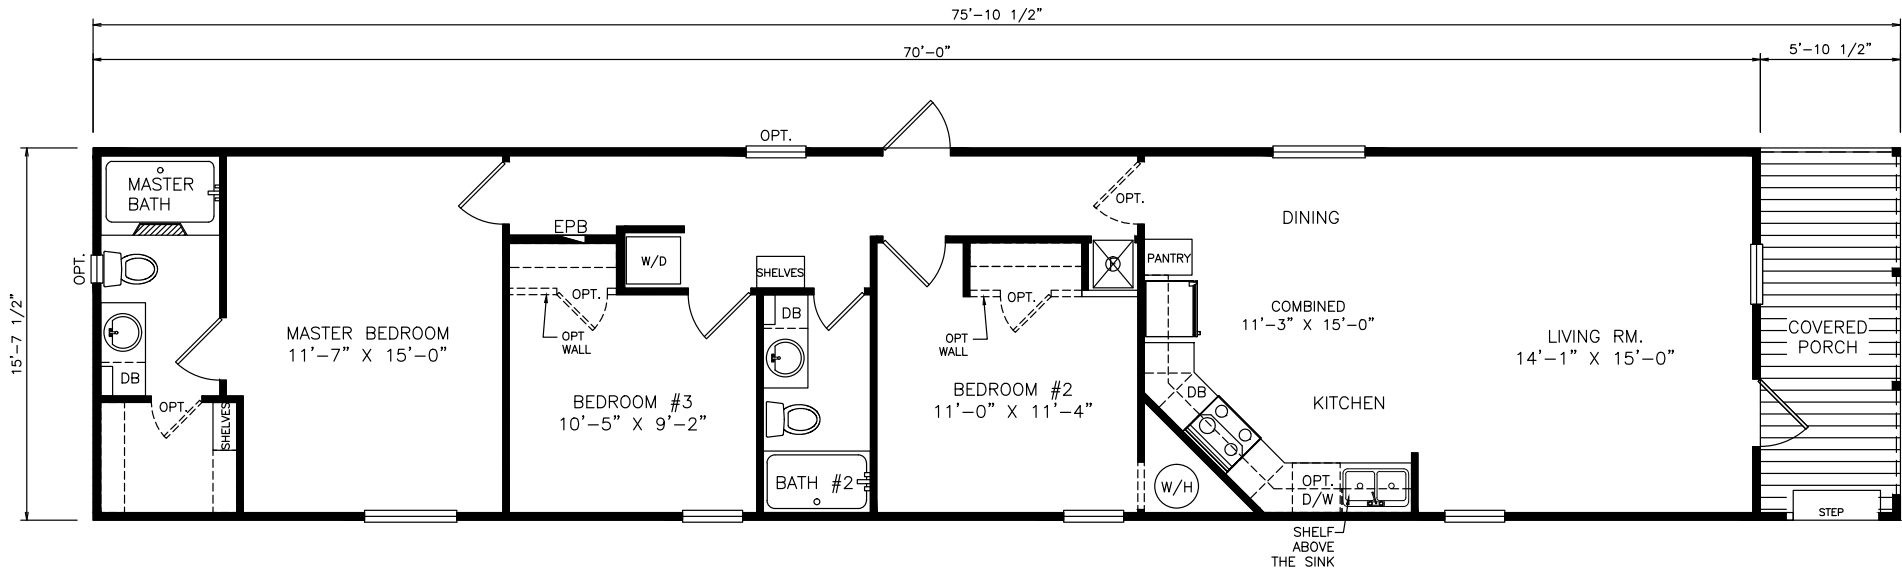

Penny

Heritage Series - Single Section Series

1,193 SQ. FT. (Approximate) 3 Bedrooms, 2 Baths

Last Updated: 12-6-21

FACTORY SELECT HOMES
8610 E. Main Street
Mesa, AZ 85207

FactorySelectMobileHomes.com | 1-800-670-1464