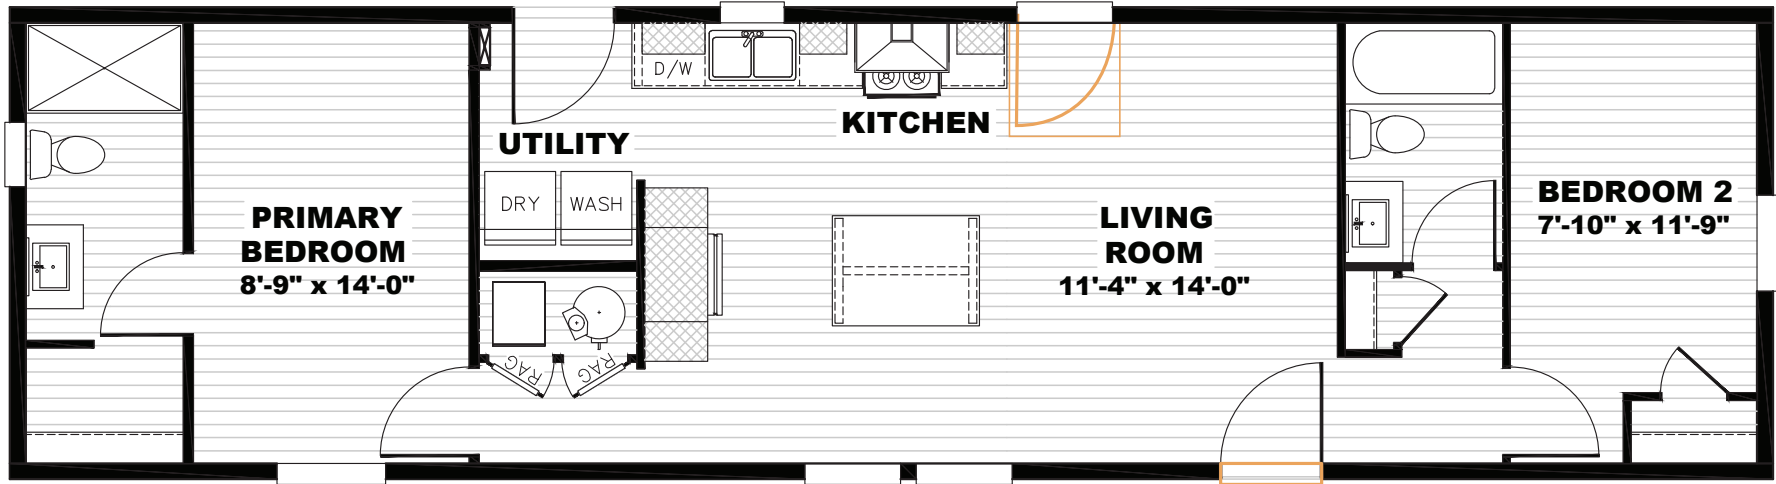

# Perrin

Tempo Series - Single Section

840 SQ. FT. (Approximate) 2 Bedroom, 2 Bath

Last Updated: 7-10-23

16' x 56'

Alternate Door Location Available

**FACTORY SELECT HOMES**  
8610 E. Main Street  
Mesa, AZ 85207