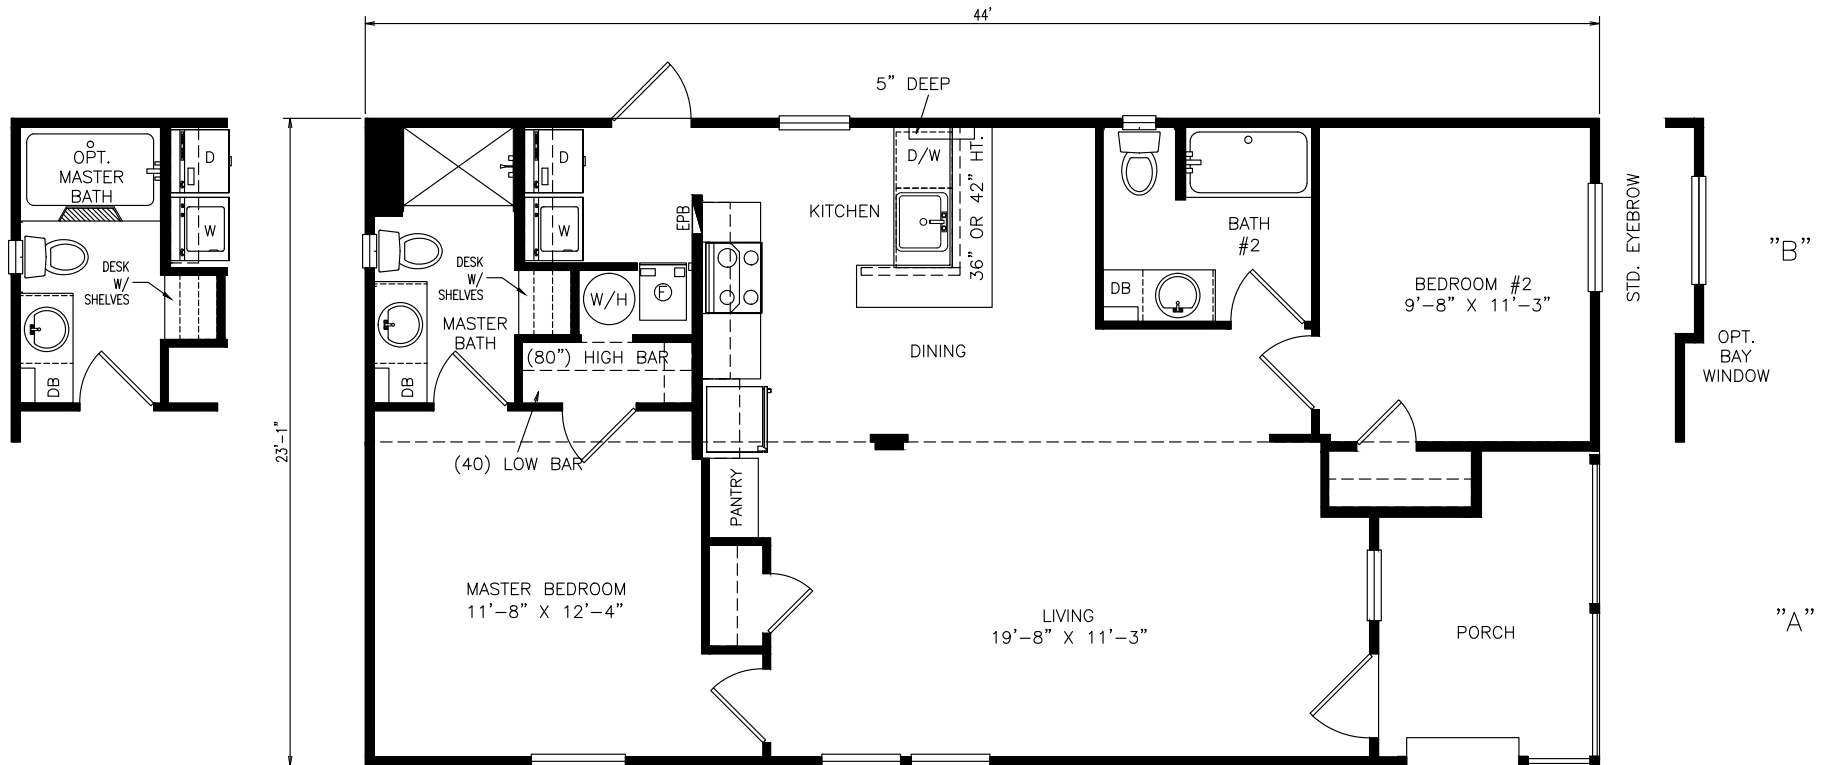

Peterson

Select Series - Multi Section Series

1,016 SQ. FT. (Approximate) 2 Bedrooms, 2 Baths

Last Updated: 12-7-21

FACTORY SELECT HOMES

8610 E. Main Street
Mesa, AZ 85207

FactorySelectMobileHomes.com | 1-800-670-1464