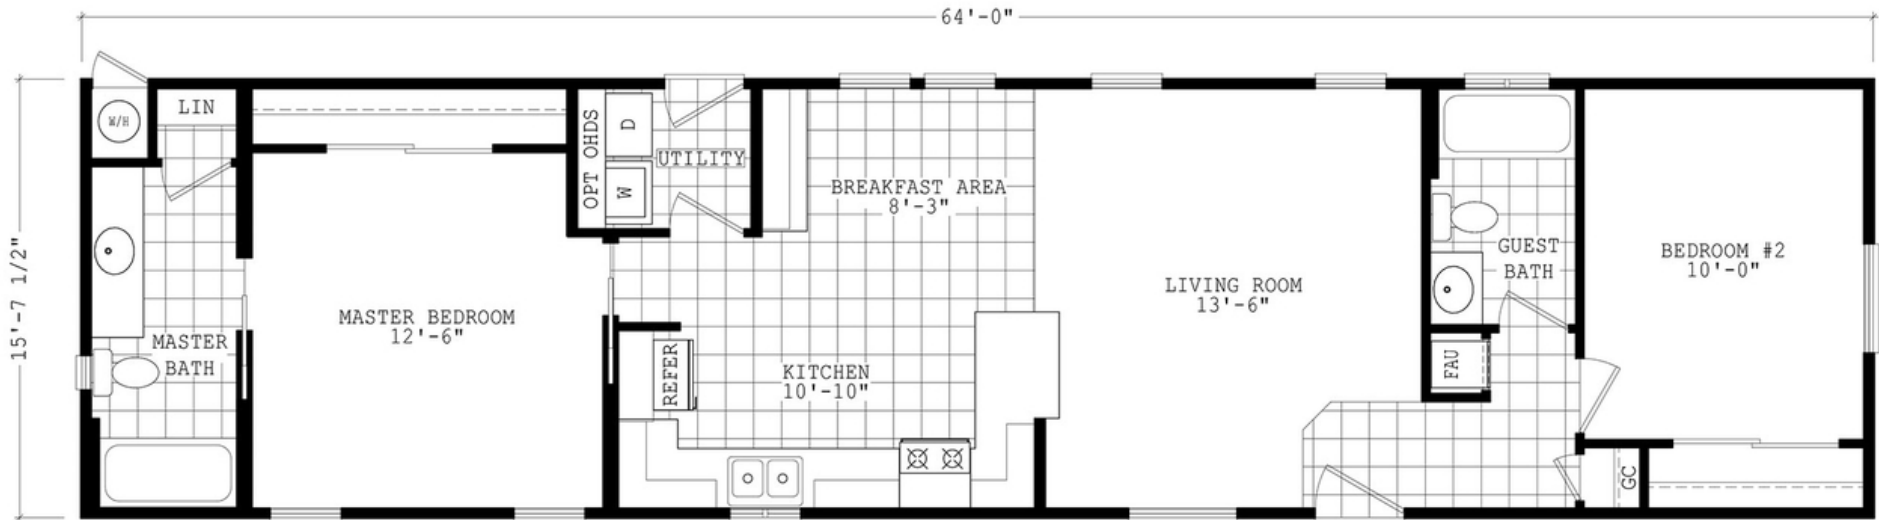

# Pinelake

Economy Plus Series

1000 SQ. FT. (Approximate) 2 Bedroom, 2 Bath

Last Updated: 4-7-21