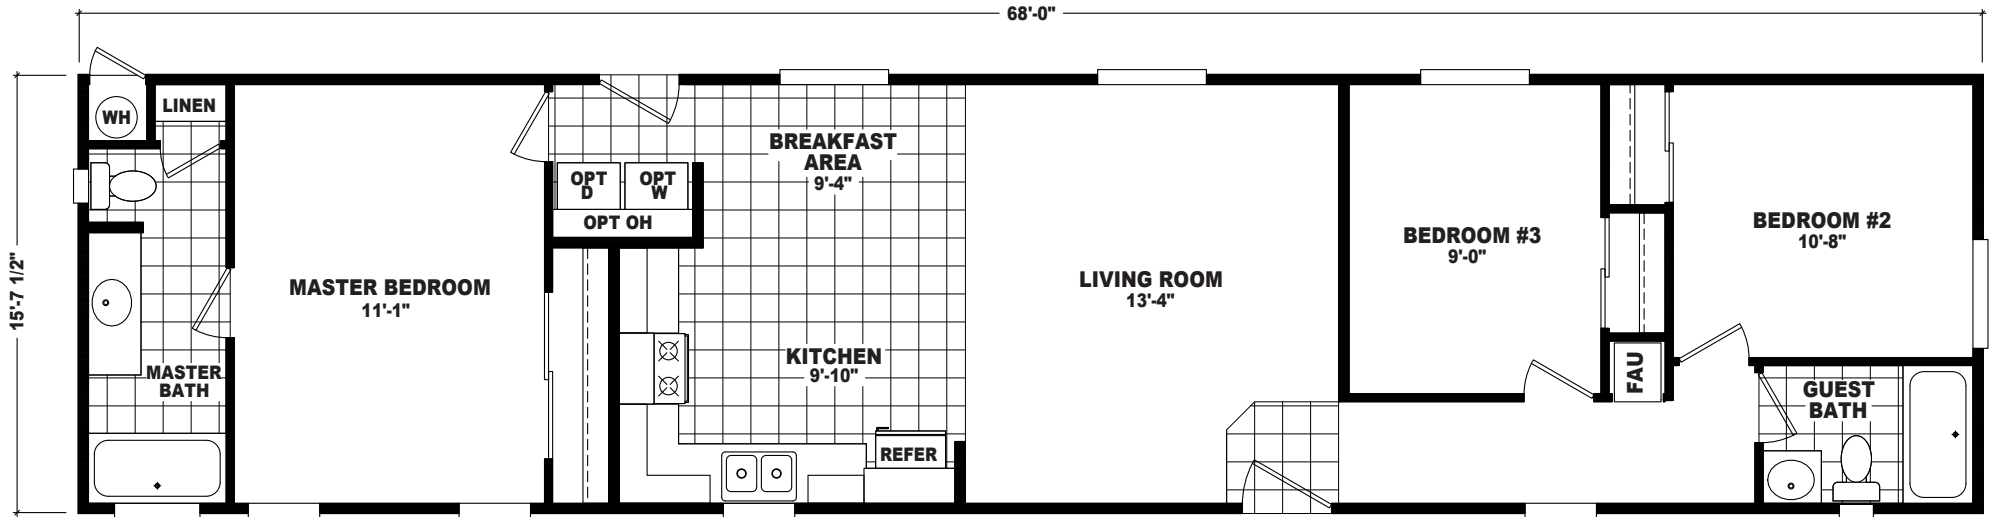

Quarterline

Economy Plus Series 

FactorySelectHomes

3 Bedroom, 2 Bath
Approx. 1,062 Sq. Ft.

Last Updated: 7-23-18

I authorize Factory Select Homes to build my house, per this plan.

X _____
Customer Signature/Date