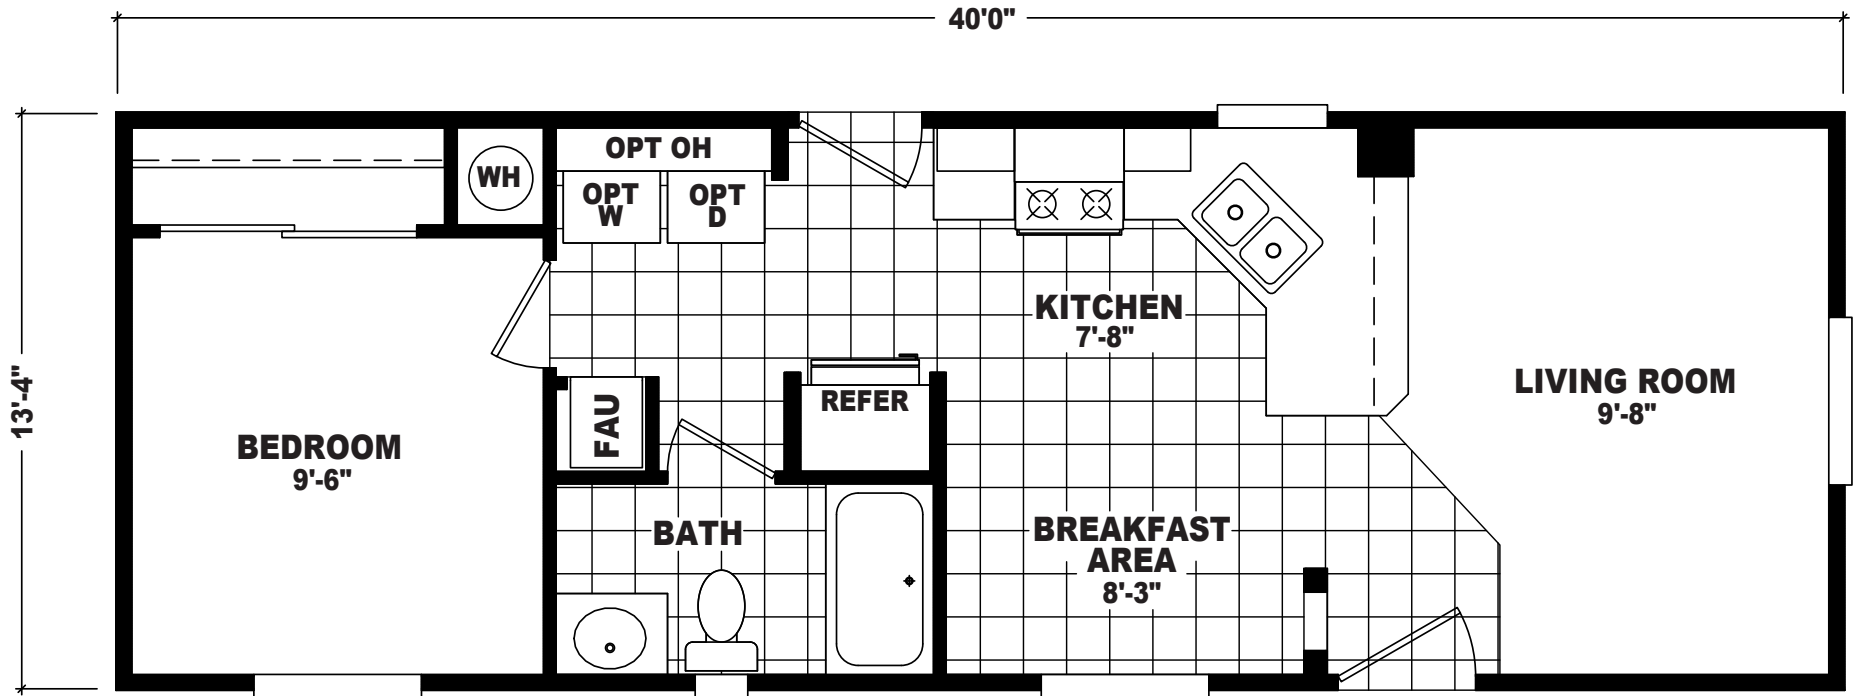

# FactorySelectHomes

1 Bedroom, 1 Bath  
Approx. 533 Sq. Ft.

Last Updated: 7-23-18

• Flagstaff

FactorySelectHomes

○ Mesa

**Factory Select Homes**  
8610 E. Main Street  
Mesa, Arizona 85207

I authorize Factory Select Homes to build my house, per this plan.