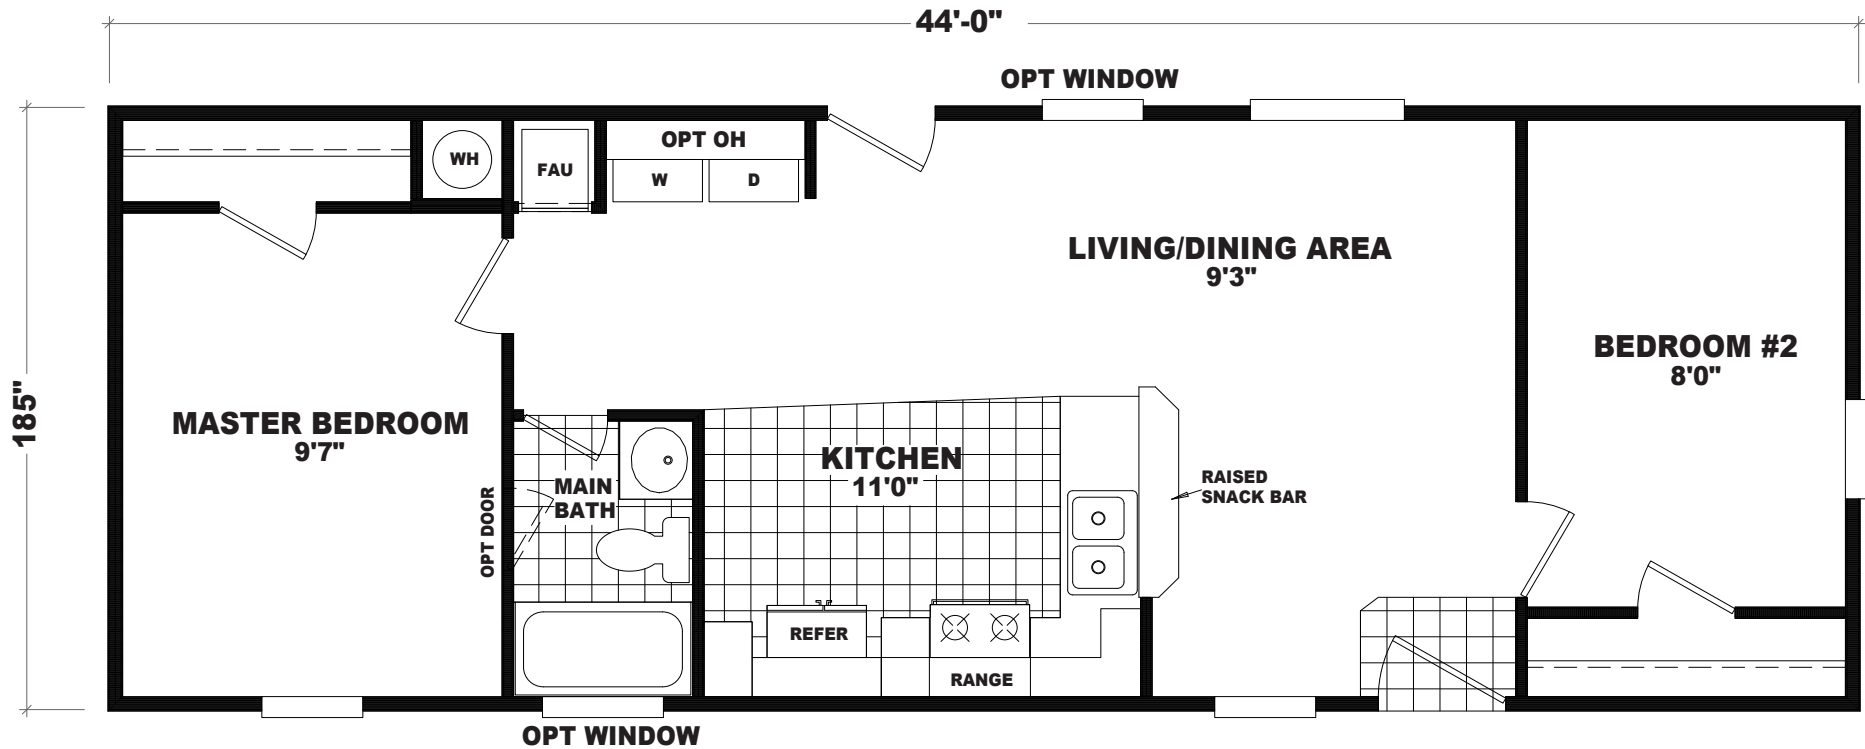

Randolph

Laurel Manor Series 

FactorySelectHomes

2 Bedroom, 1 Bath
Approx. 687 Sq. Ft.

Last Updated: 8-5-16

• Flagstaff

© Mesa

Factory Select Homes
8610 E. Main Street
Mesa, Arizona 85207