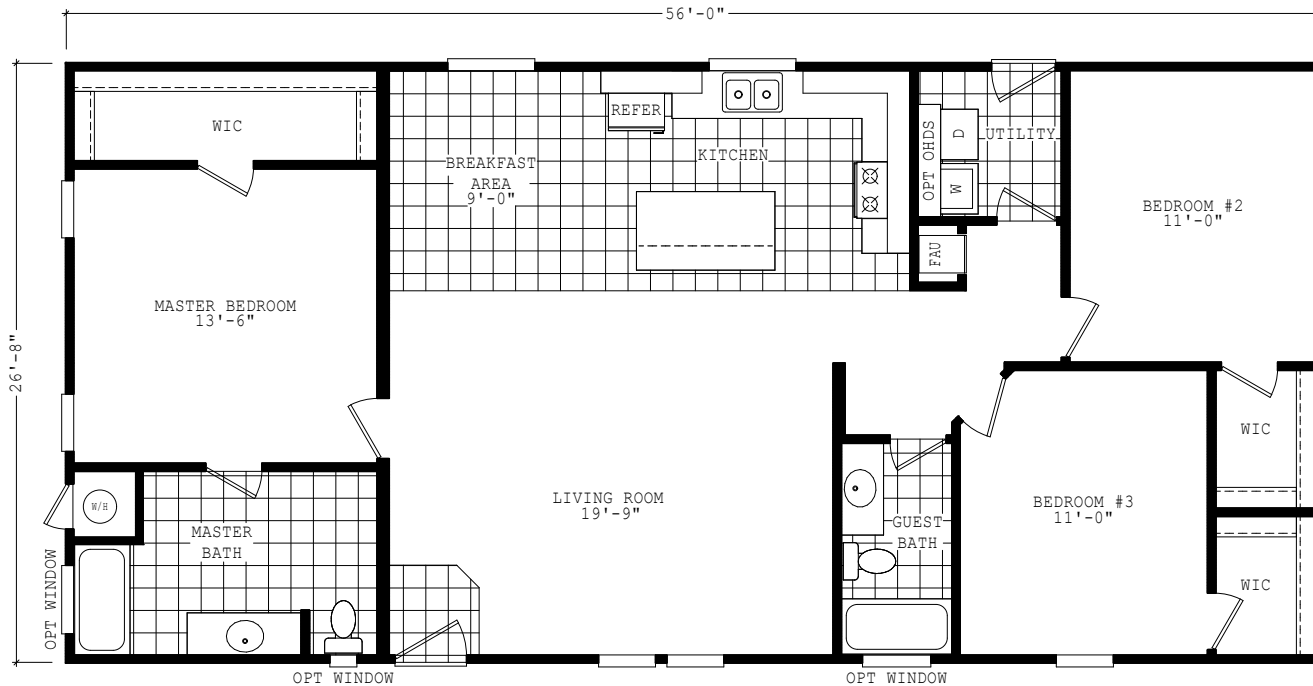

# Rango

Liberty Series

1,493 SQ. FT. (Approximate) 3 Bedrooms, 2 Baths

Last Updated: 4-10-24

DOOR SIDE ELEVATION

FRONT ELEVATION

REAR ELEVATION

LB-28563A ELEVATIONS

OFFDOOR SIDE ELEVATION

**FACTORY SELECT HOMES**  
8610 E. Main Street  
Mesa, AZ 85207

**FactorySelectMobileHomes.com | 1-800-670-1464**

**IMPORTANT:** Alta Cima Corp reserves the right to modify, cancel or substitute products or features of this event at any time without prior notice or obligation. Pictures and other promotional materials are representative and may depict or contain floor plans, square footages, elevations, options, upgrades, extra design features, decorations, floor coverings, specialty light fixtures, custom paint and wall coverings, window treatments, landscaping, sound and alarm systems, furnishings, appliances, and other designer/decorator features and amenities that are not included as part of the home and/or may not be available at all locations. Home, pricing and community information is subject to change, and homes to prior sale, at any time without notice or obligation. ©2020 Alta Cima Corp. All rights reserved.