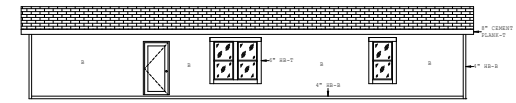

# Rango

Liberty Series

1,493 SQ. FT. (Approximate) 3 Bedrooms, 2 Baths

Last Updated: 4-10-24

DOOR SIDE ELEVATION

FRONT ELEVATION

REAR ELEVATION

LB-28563A ELEVATIONS

OFFDOOR SIDE ELEVATION

**FACTORY SELECT HOMES**  
8610 E. Main Street  
Mesa, AZ 85207

**FactorySelectMobileHomes.com | 1-800-670-1464**

**IMPORTANT:** Alta Cima Corp reserves the right to modify, cancel or substitute products or features of this event at any time without prior notice or obligation. Pictures and other promotional materials are representative and may depict or contain floor plans, square footages, elevations, options, upgrades, extra design features, decorations, floor coverings, specialty light fixtures, custom paint and wall coverings, window treatments, landscaping, sound and alarm systems, furnishings, appliances, and other designer/decorator features and amenities that are not included as part of the home and/or may not be available at all locations. Home, pricing and community information is subject to change, and homes to prior sale, at any time without notice or obligation. ©2020 Alta Cima Corp. All rights reserved.