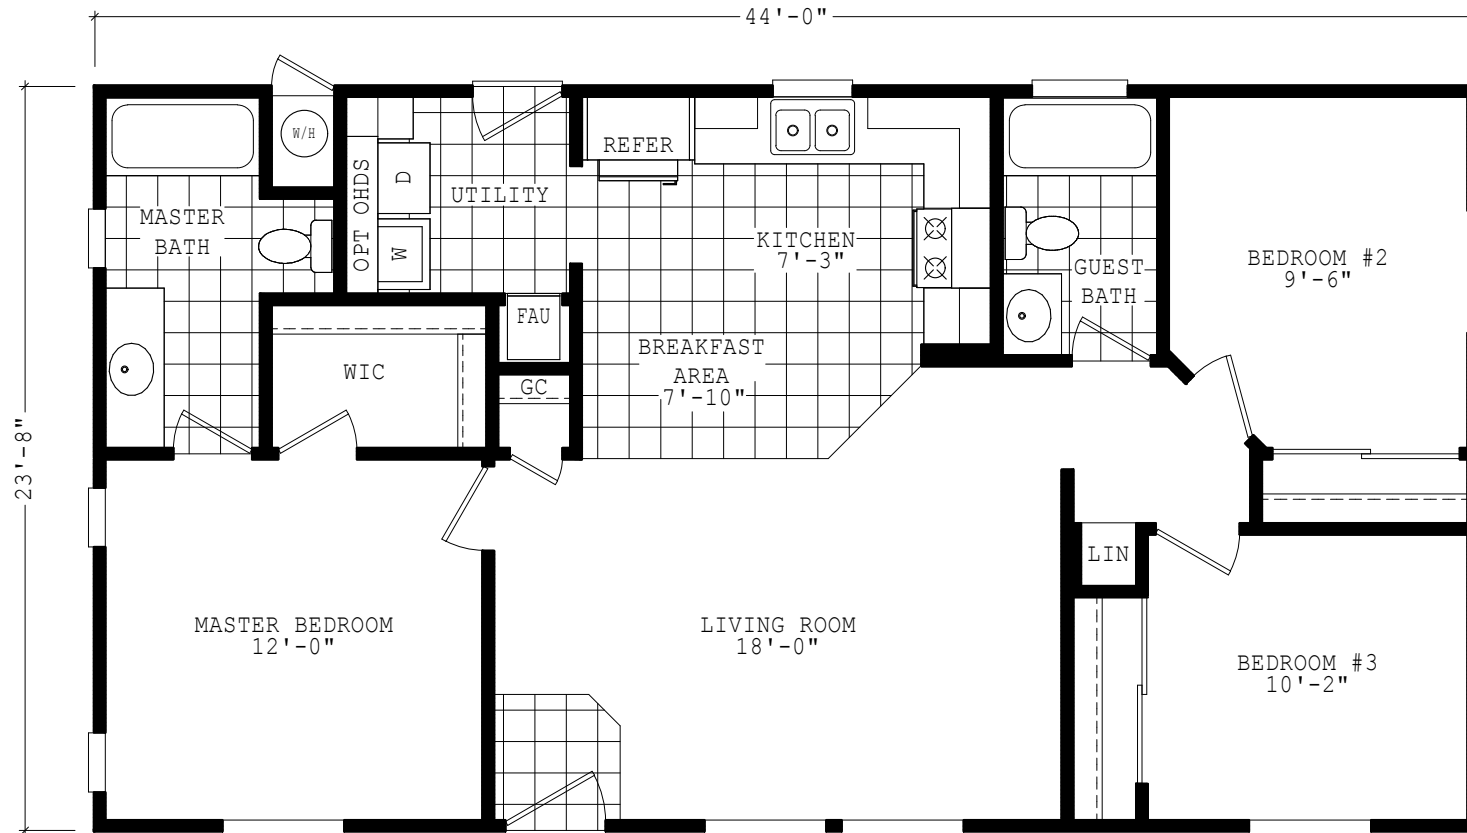

Rayne

Sierra Value Series

1,041 SQ. FT. (Approximate) 3 Bedrooms, 2 Baths

Last Updated: 9-1-22

FACTORY SELECT HOMES

8610 E. Main Street
Mesa, AZ 85207

FactorySelectMobileHomes.com | 1-800-670-1464

IMPORTANT: Alta Cima Corp reserves the right to modify, cancel or substitute products or features of this event at any time without prior notice or obligation. Pictures and other promotional materials are representative and may depict or contain floor plans, square footages, elevations, options, upgrades, extra design features, decorations, floor coverings, specialty light fixtures, custom paint and wall coverings, window treatments, landscaping, sound and alarm systems, furnishings, appliances, and other designer/decorator features and amenities that are not included as part of the home and/or may not be available at all locations. Home, pricing and community information is subject to change, and homes to prior sale, at any time without notice or obligation. ©2020 Alta Cima Corp. All rights reserved.