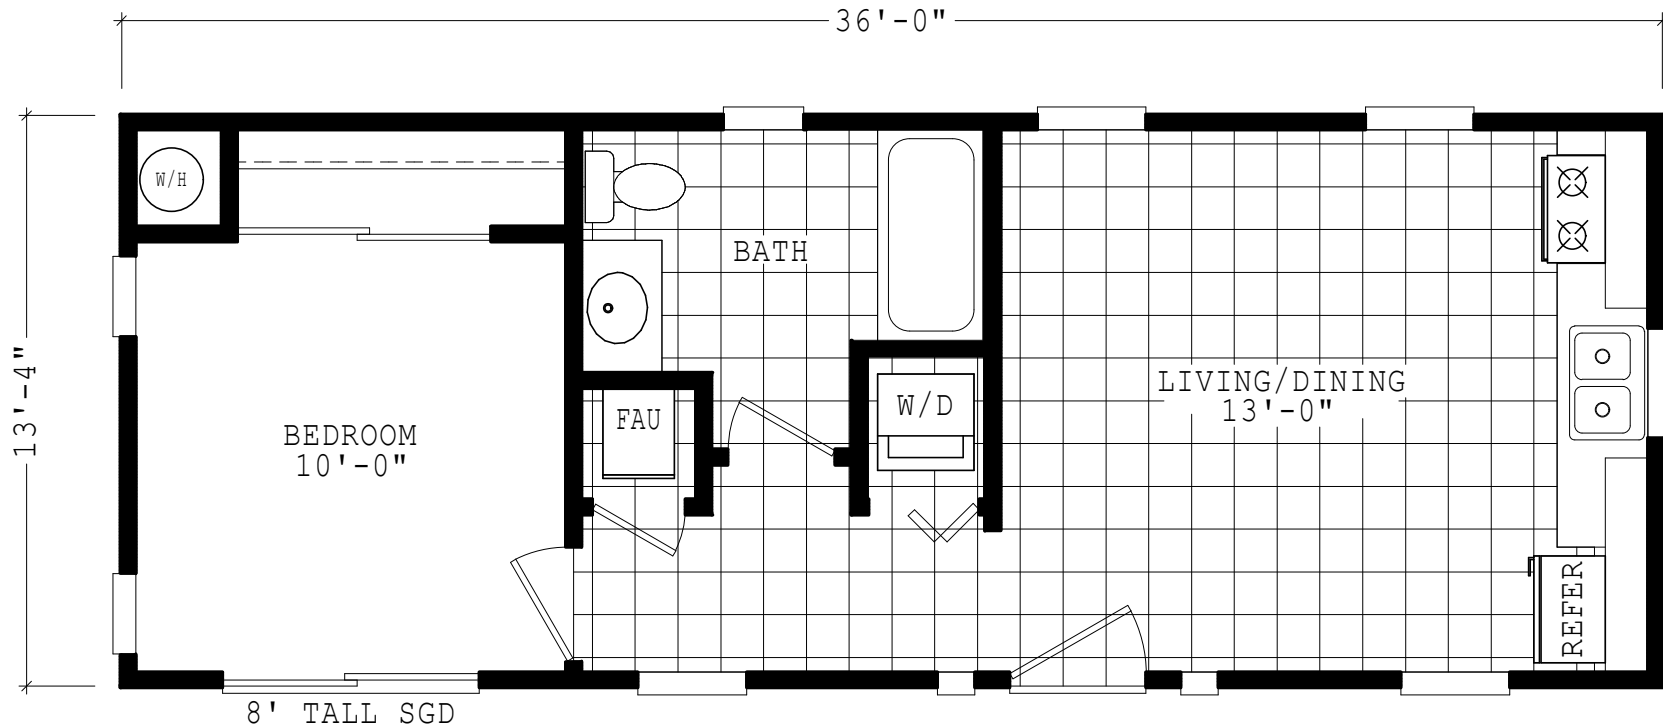

Rentz

Accessory Dwellings Series

480 SQ. FT. (Approximate) 1 Bedroom, 1 Bath

Last Updated: 2-9-23

FACTORY SELECT HOMES

8610 E. Main Street
Mesa, AZ 85207

FactorySelectMobileHomes.com | 1-800-670-1464

IMPORTANT: Alta Cima Corp reserves the right to modify, cancel or substitute products or features of this event at any time without prior notice or obligation. Pictures and other promotional materials are representative and may depict or contain floor plans, square footages, elevations, options, upgrades, extra design features, decorations, floor coverings, specialty light fixtures, custom paint and wall coverings, window treatments, landscaping, sound and alarm systems, furnishings, appliances, and other designer/decorator features and amenities that are not included as part of the home and/or may not be available at all locations. Home, pricing and community information is subject to change, and homes to prior sale, at any time without notice or obligation. ©2020 Alta Cima Corp. All rights reserved.