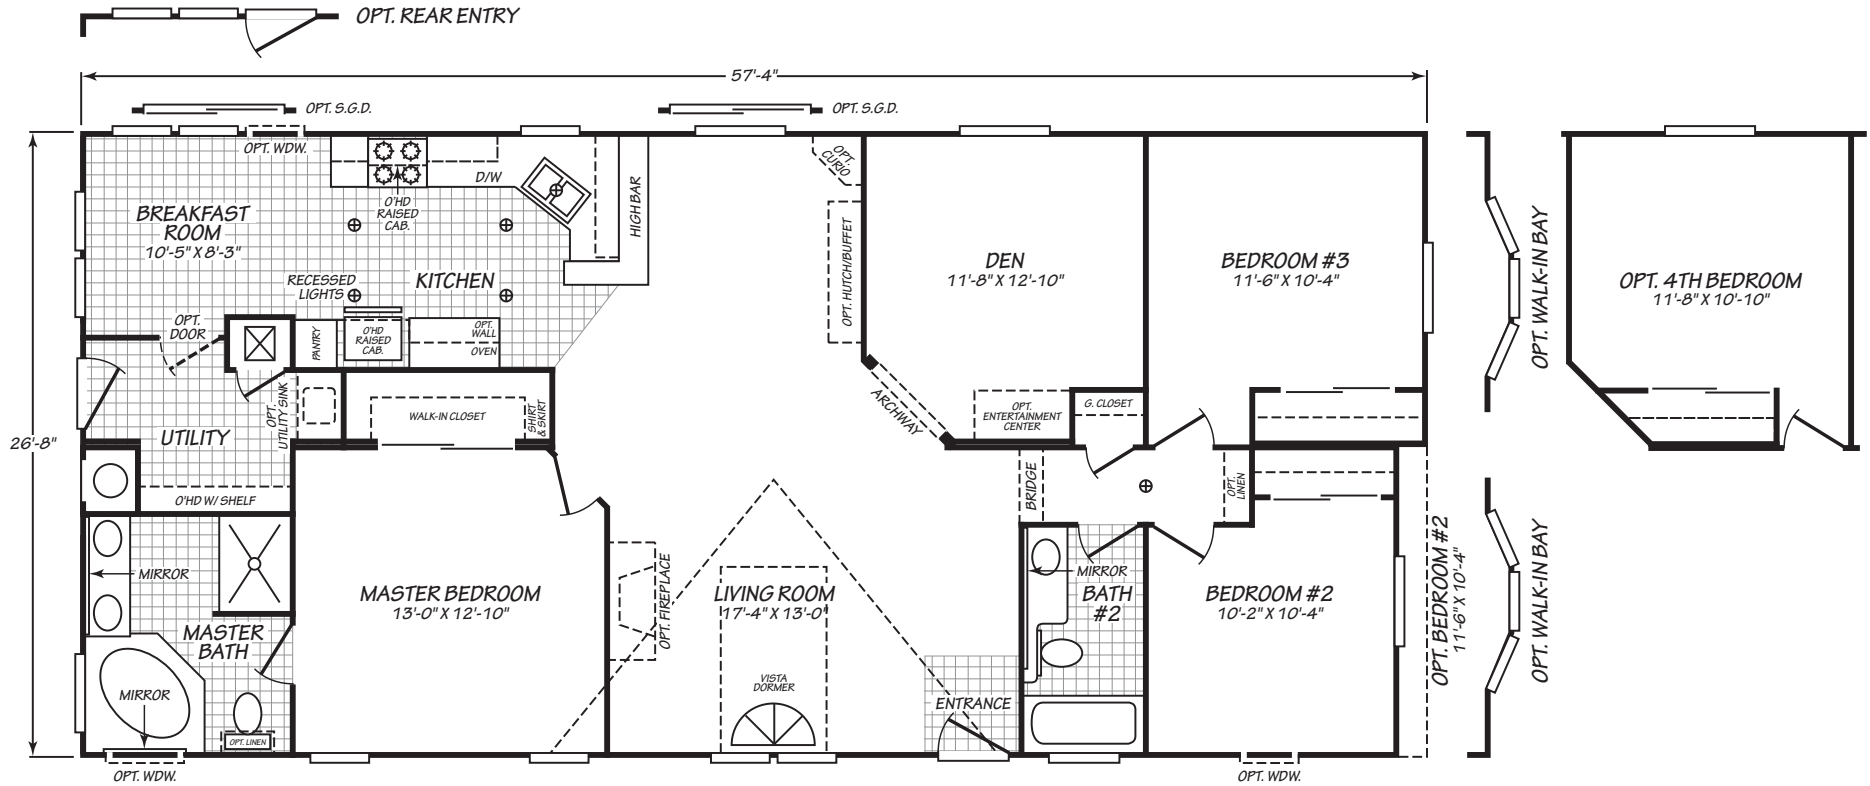

Riggs

Vogue II Series

Factory Select Homes

3 Bedrooms, 2 Baths
Approx. 1,510 Sq. Ft.

Last Updated: 8-16-19

1-800-670-1464

www.FactorySelectMobileHomes.com

1-800-670-1464