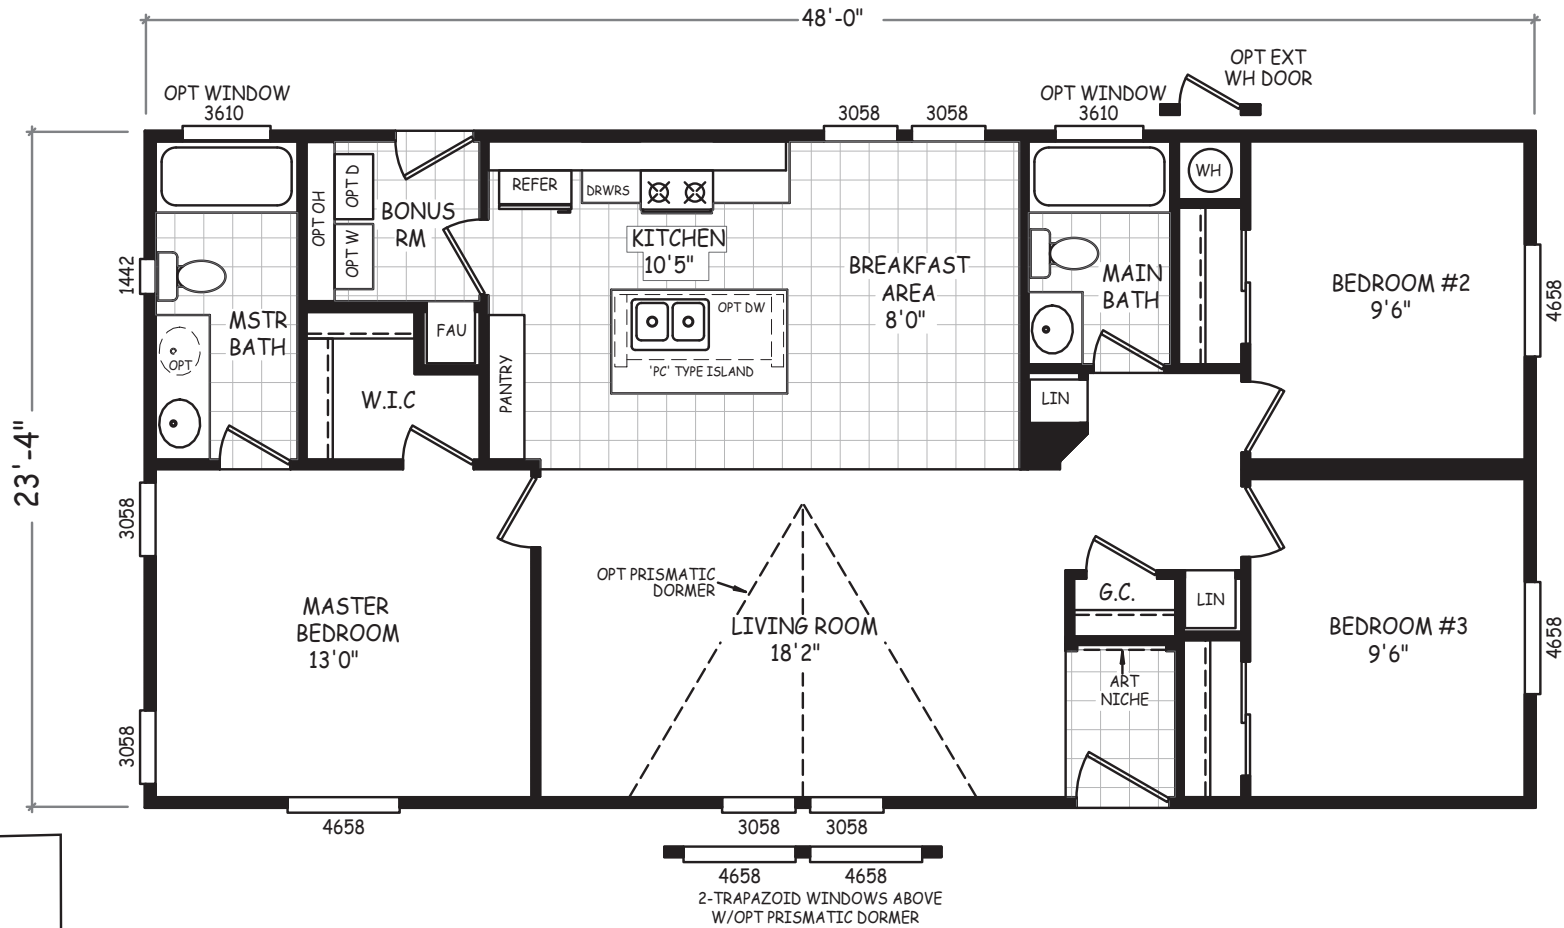

Rivera

Factory Select Series 

FactorySelectHomes

3 Bedroom, 2 Bath
Approx. 1,120 Sq. Ft.

Last Updated: 7-10-17

• Flagstaff

Mesa

Factory Select Homes
8610 E. Main Street
Mesa, Arizona 85207