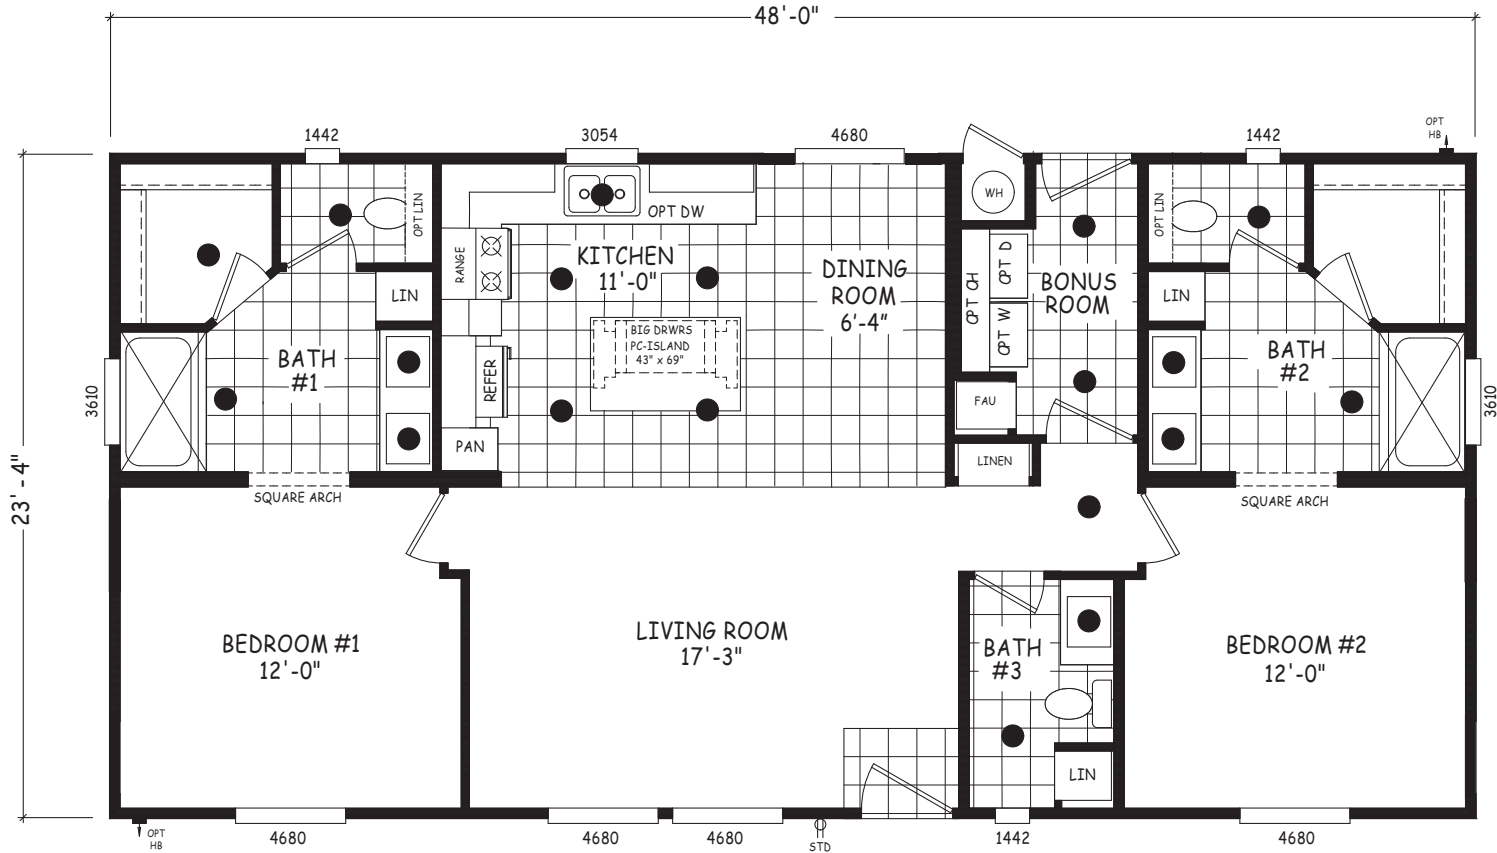

Robbers

Edge Series

1,120 SQ. FT. (Approximate) 2 Bedroom, 2.5 Bath

Last Updated: 7-24-24

FACTORY SELECT HOMES
8610 E. Main Street
Mesa, AZ 85207

FactorySelectMobileHomes.com | 1-800-670-1464

IMPORTANT: Alta Cima Corp reserves the right to modify, cancel or substitute products or features of this event at any time without prior notice or obligation. Pictures and other promotional materials are representative and may depict or contain floor plans, square footages, elevations, options, upgrades, extra design features, decorations, floor coverings, specialty light fixtures, custom paint and wall coverings, window treatments, landscaping, sound and alarm systems, furnishings, appliances, and other designer/decorator features and amenities that are not included as part of the home and/or may not be available at all locations. Home, pricing and community information is subject to change, and homes to prior sale, at any time without notice or obligation. ©2020 Alta Cima Corp. All rights reserved.